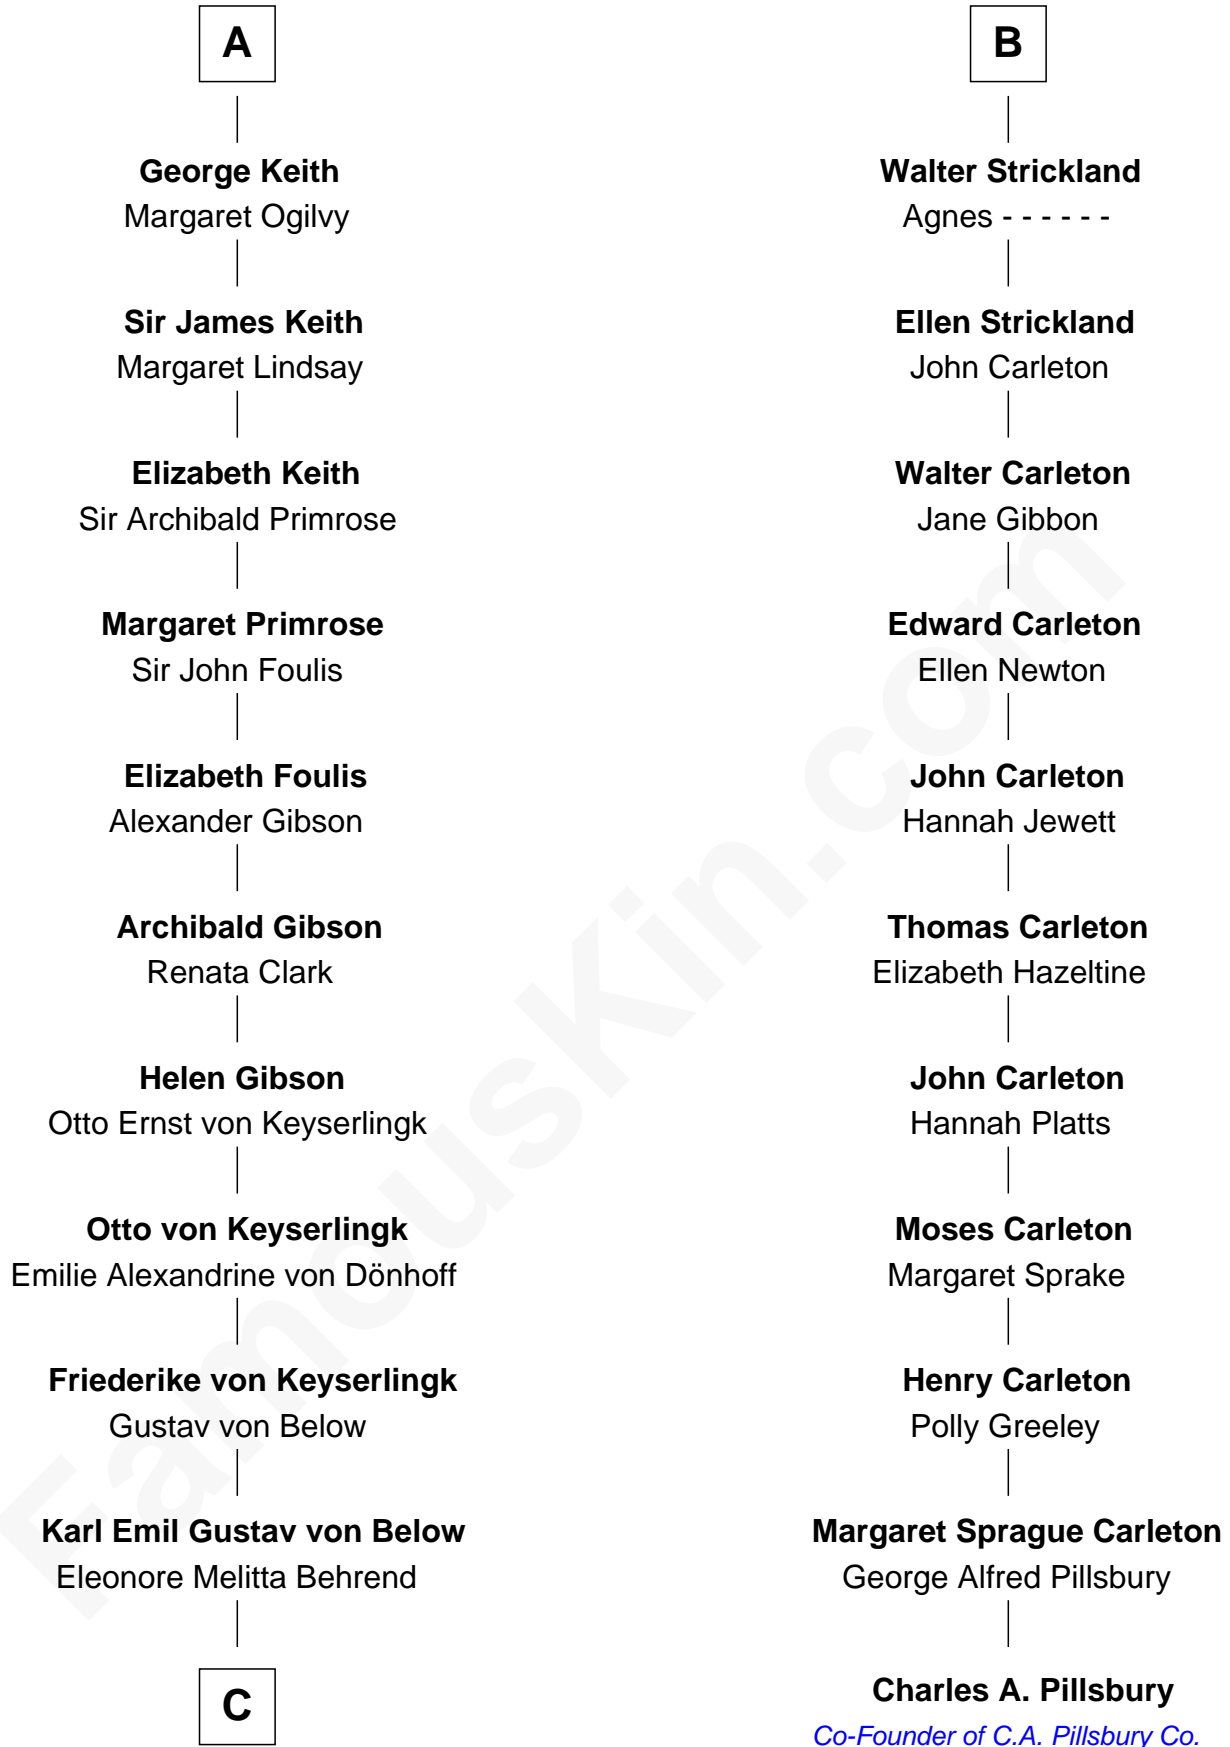

**FamousKin.com**  
**Relationship Chart of**  
**Wernher von Braun**  
*Rocket Scientist*

17th cousin 2 times removed of

**Charles A. Pillsbury**  
*Co-Founder of C.A. Pillsbury Co.*

**John of Gaunt**  
 Katherine Roet

**C**

Marie Eleonore Dorothea von Below

Wernher von Quistorp

Emmy von Quistorp

Magnus von Braun

Wernher von Braun

*Rocket Scientist*

FamousKin.com