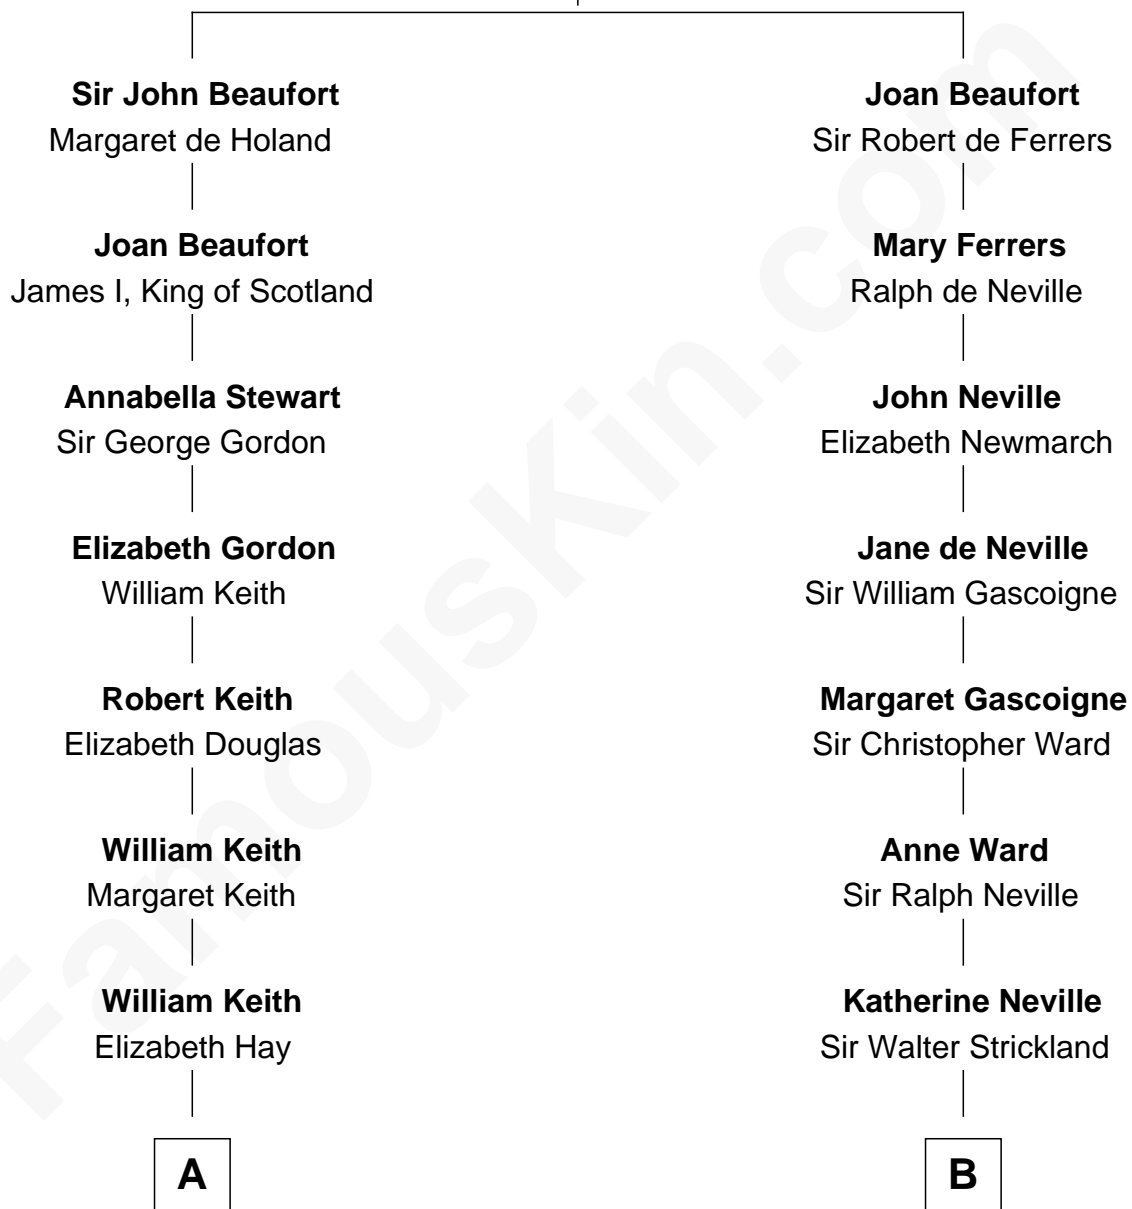

**FamousKin.com**  
**Relationship Chart of**  
**Wernher von Braun**  
*Rocket Scientist*

17th cousin 2 times removed of

**Charles A. Pillsbury**  
*Co-Founder of C.A. Pillsbury Co.*

**John of Gaunt**  
 Katherine Roet

**C**

Marie Eleonore Dorothea von Below

Wernher von Quistorp

Emmy von Quistorp

Magnus von Braun

Wernher von Braun

*Rocket Scientist*

FamousKin.com