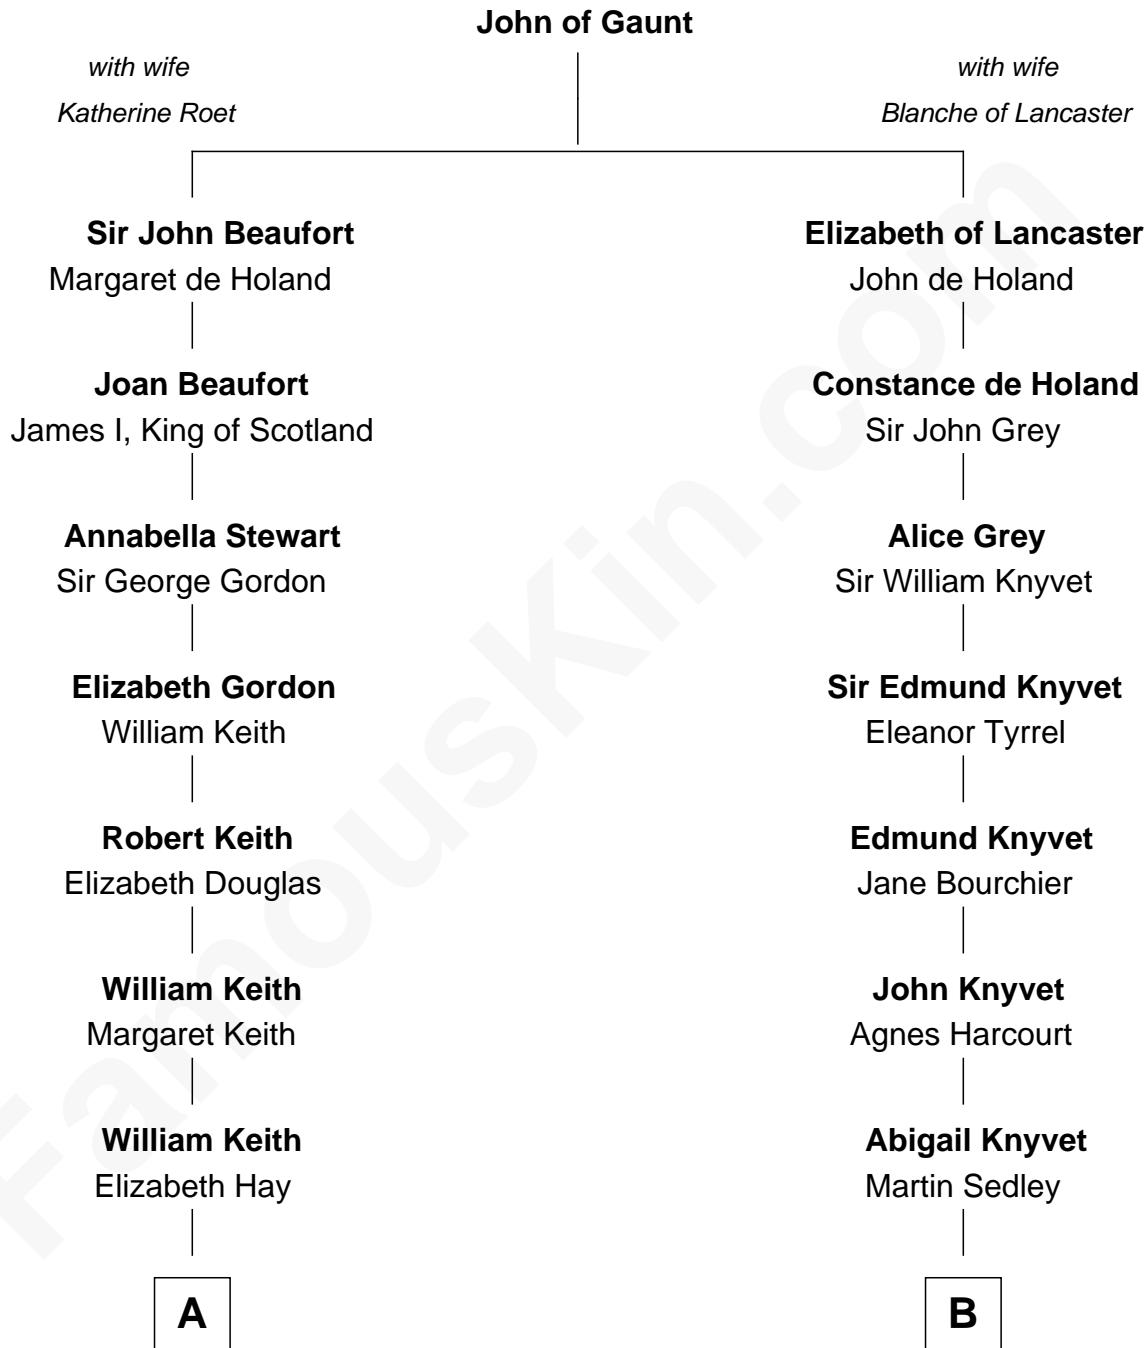

FamousKin.com
Relationship Chart of
Wernher von Braun
Rocket Scientist

19th cousin 1 time removed of
Carly Fiorina
CEO of Hewlett-Packard

C

Marie Eleonore Dorothea von Below

Wernher von Quistorp

Emmy von Quistorp

Magnus von Braun

Wernher von Braun

Rocket Scientist

D

John Walker Weber

Maude Graves

Cara Carleton Weber

Harold Marvin Sneed