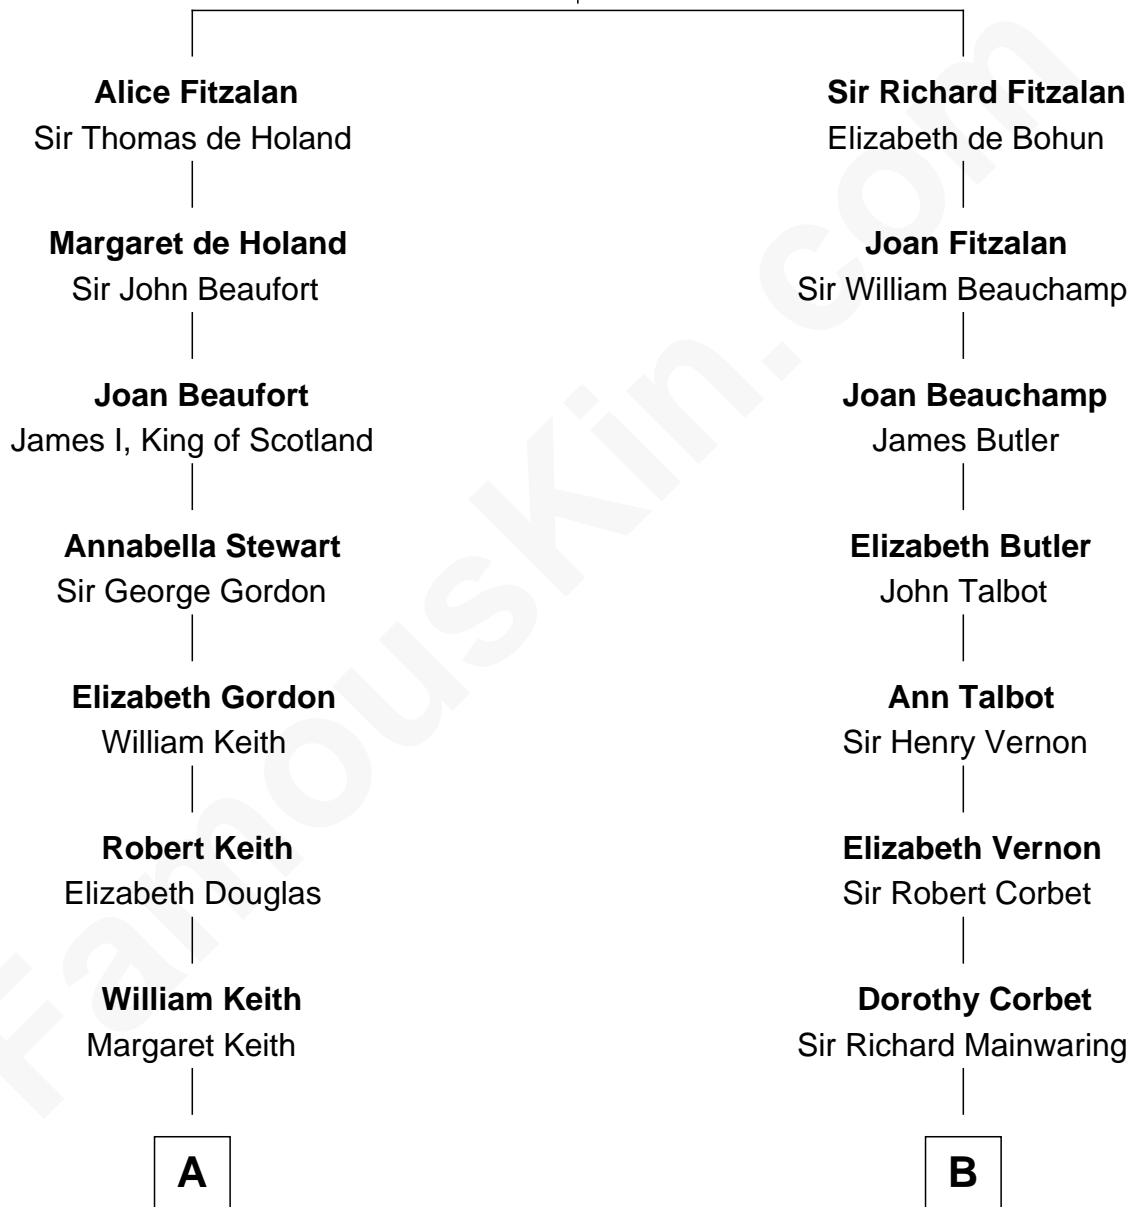

FamousKin.com Relationship Chart of

Wernher von Braun

Rocket Scientist

20th cousin of

Illeana Douglas

TV and Movie Actress

Richard Fitzalan
Eleanor Plantagenet

C

Karl Emil Gustav von Below

Eleonore Melitta Behrend

Marie Eleonore Dorothea von Below

Wernher von Quistorp

Emmy von Quistorp

Magnus von Braun

Wernher von Braun

Rocket Scientist