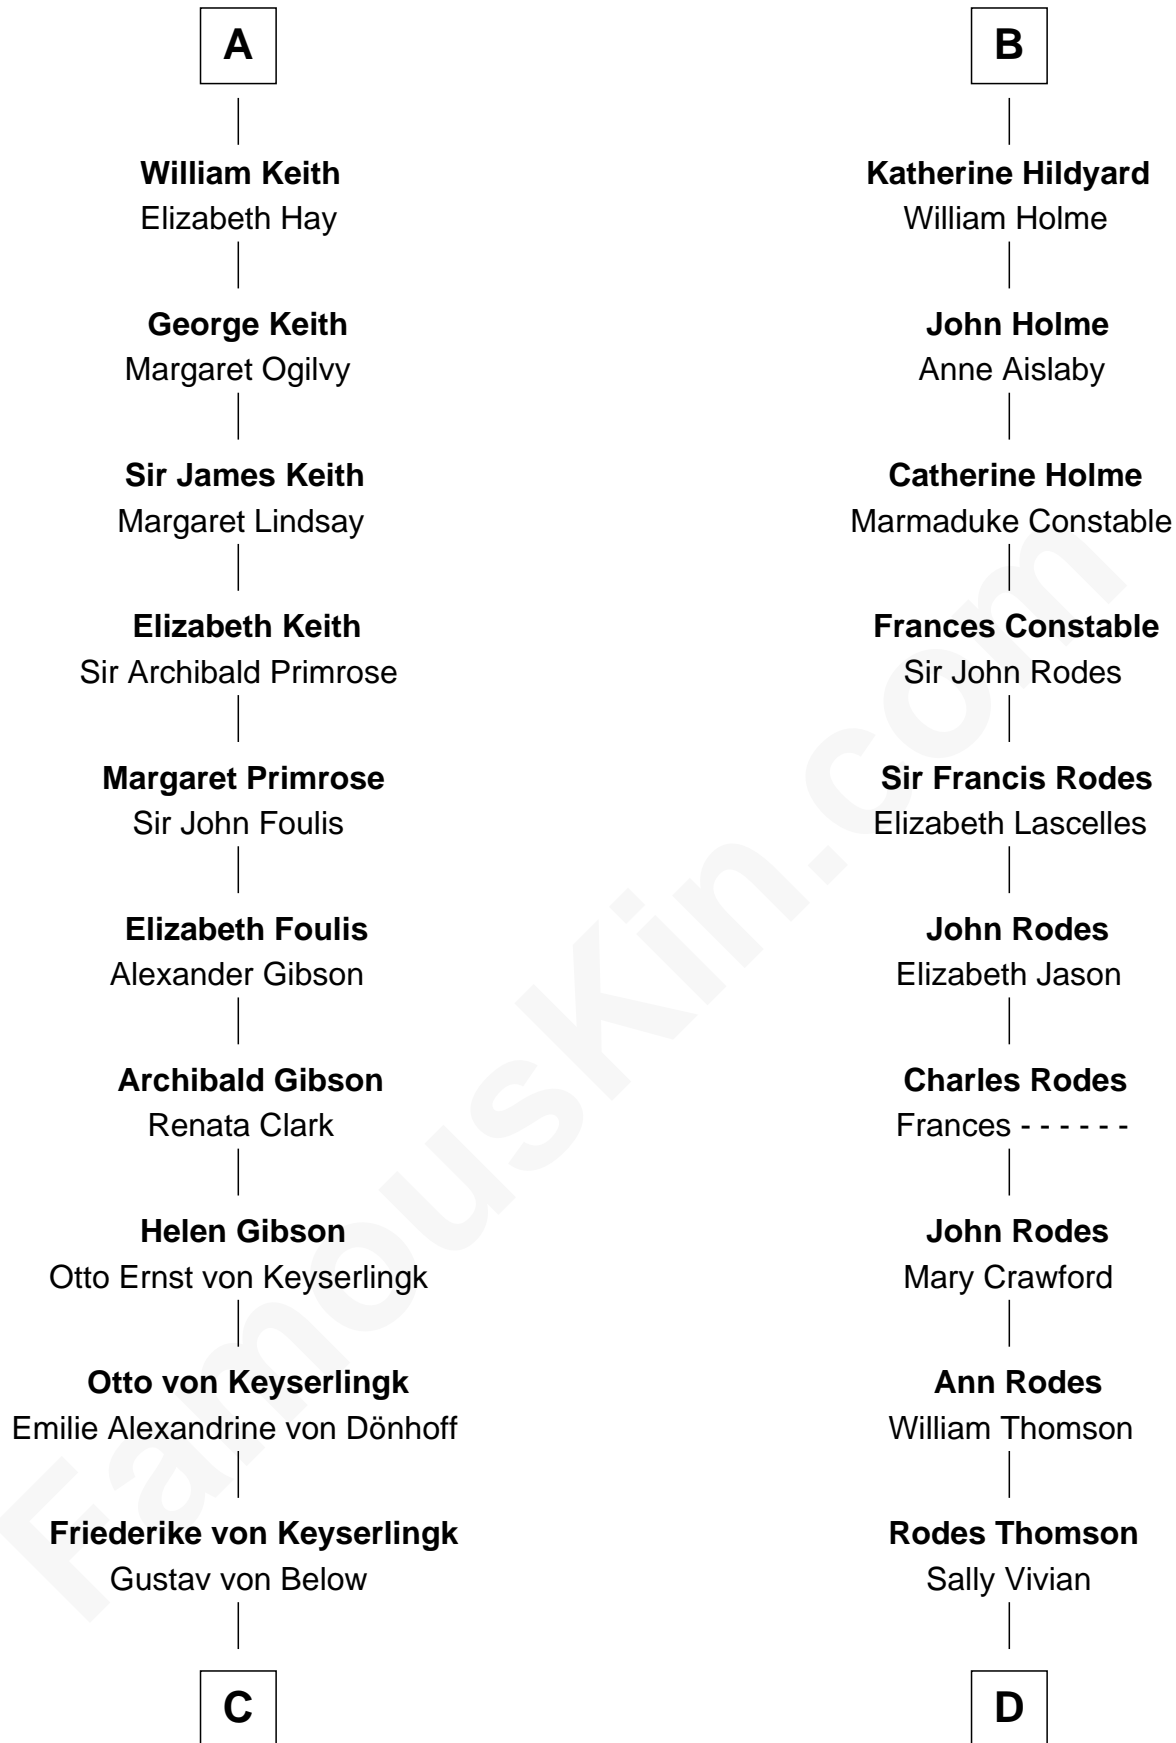

FamousKin.com
Relationship Chart of
Wernher von Braun
Rocket Scientist

20th cousin 1 time removed of
Melvyn Douglas
Movie Actor

Edward III, King of England
 Philippa of Hainault

C

Karl Emil Gustav von Below

Eleonore Melitta Behrend

Marie Eleonore Dorothea von Below

Wernher von Quistorp

Emmy von Quistorp

Magnus von Braun

Wernher von Braun

Rocket Scientist

D

Nancy Thomson

Thomas Johnson Garrett

Sophia Garrett

Erskine Douglas

Emma Jane Douglas

Col. George Taliaferro Shackelford

Lena Priscilla Shackelford

Edouard Gregory Hesselberg