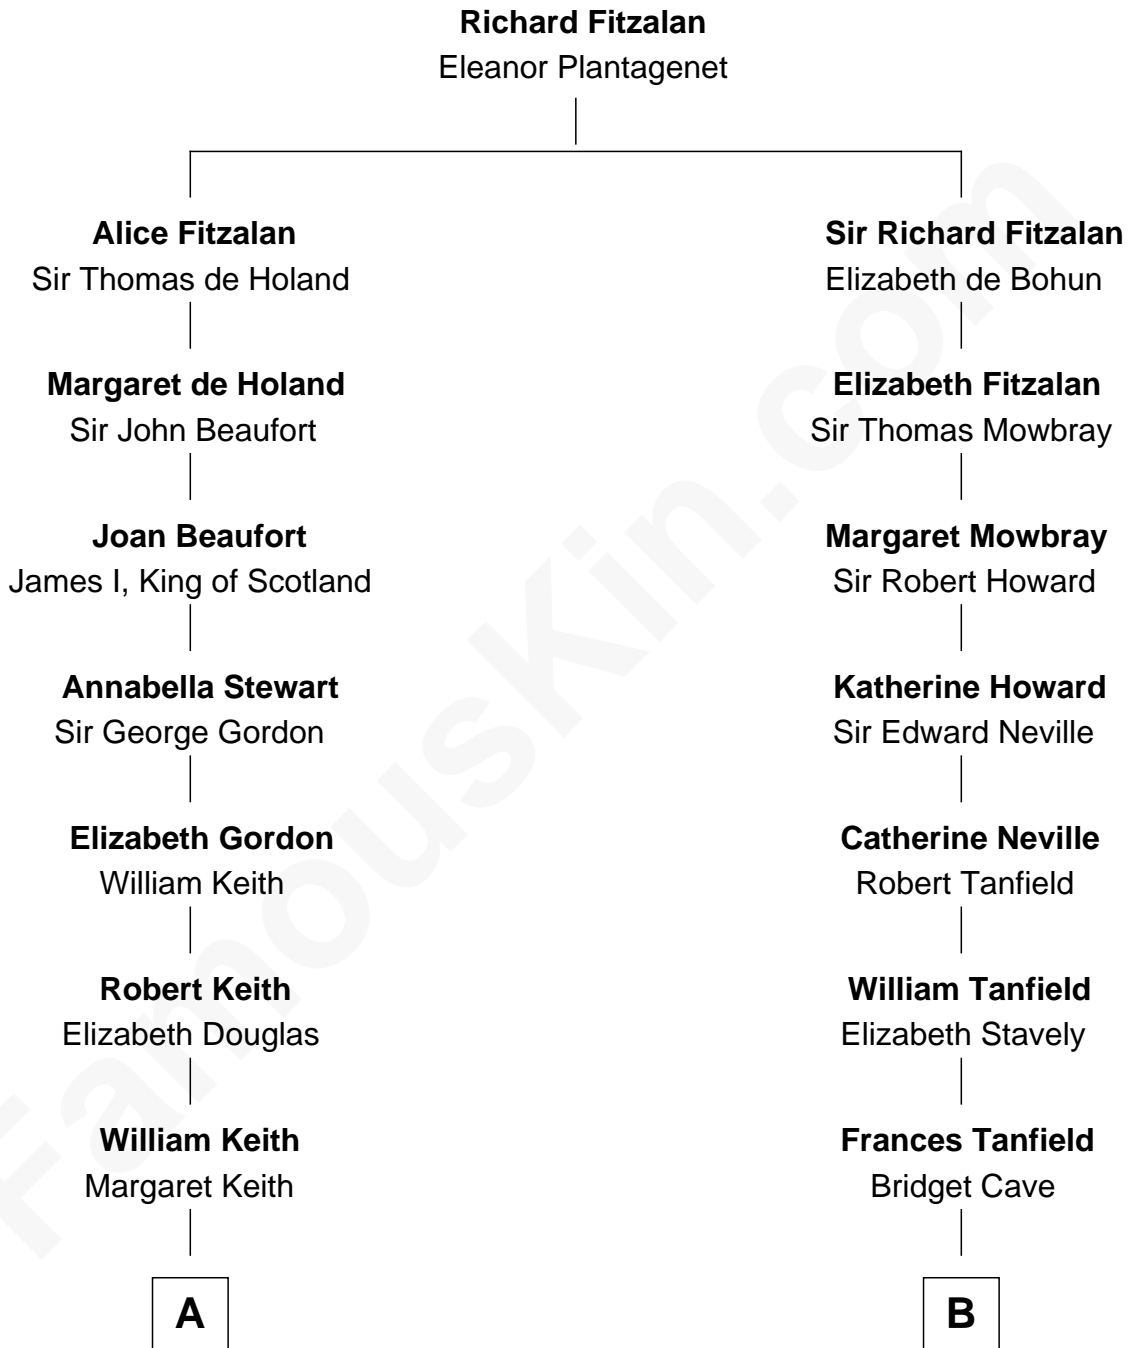

FamousKin.com
Relationship Chart of
Wernher von Braun
Rocket Scientist

14th cousin 6 times removed of

Thomas Jefferson

3rd U.S. President and Signer of the Declaration of Independence

C

—
Karl Emil Gustav von Below

Eleonore Melitta Behrend

—
Marie Eleonore Dorothea von Below

Wernher von Quistorp

—
Emmy von Quistorp

Magnus von Braun

—
Wernher von Braun

Rocket Scientist

FamousKin.com