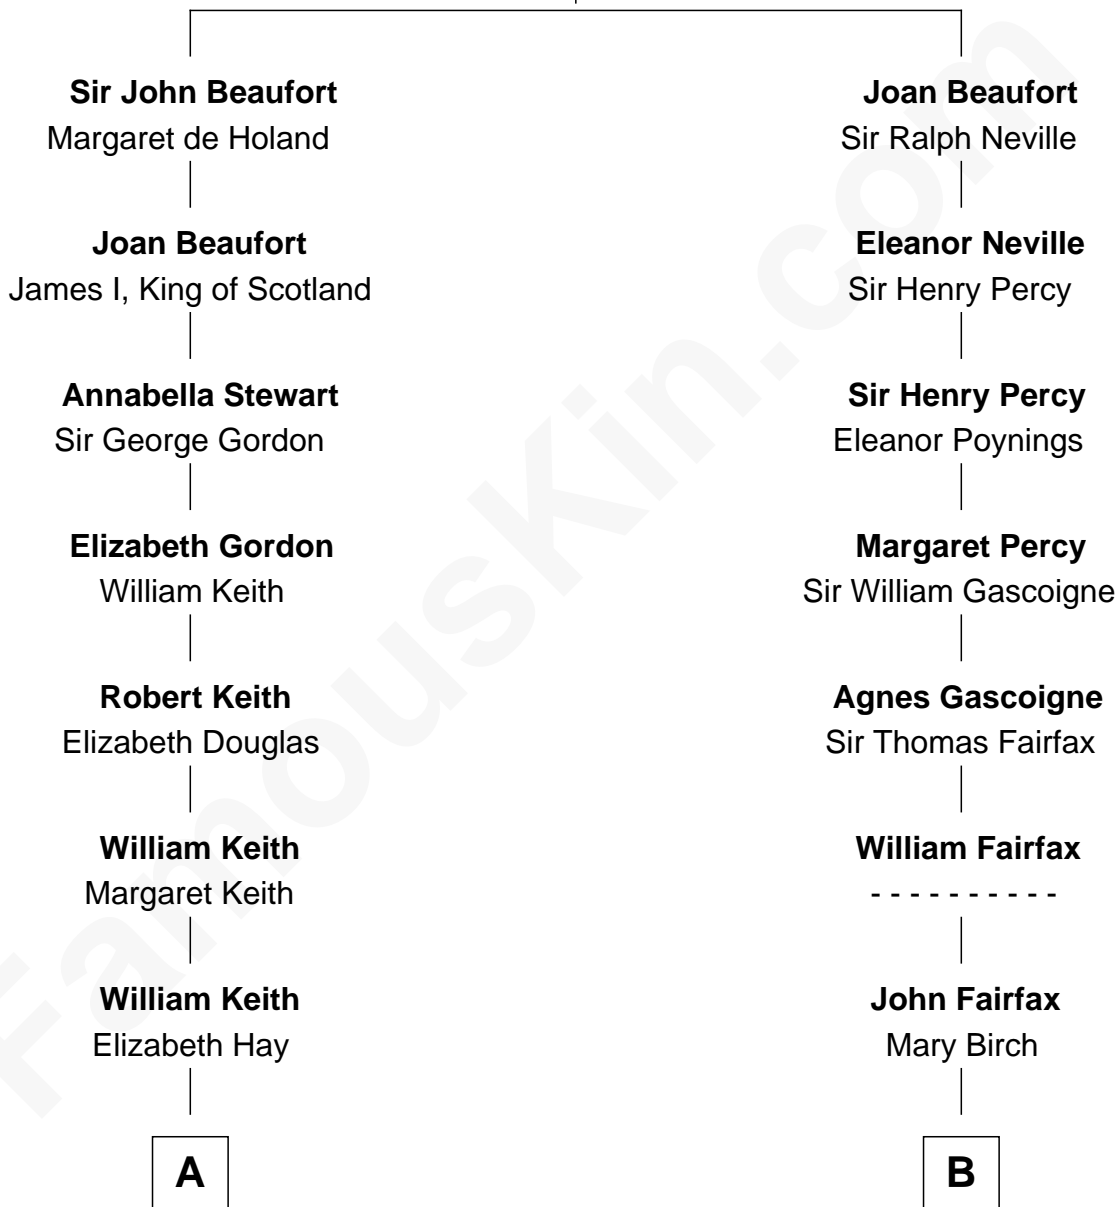

FamousKin.com Relationship Chart of

Wernher von Braun

Rocket Scientist

19th cousin of

Catherine Middleton

Princess of Wales

John of Gaunt

Katherine Roet

C

Marie Eleonore Dorothea von Below

Wernher von Quistorp

Emmy von Quistorp

Magnus von Braun

Wernher von Braun

Rocket Scientist

D

Peter Francis Middleton

Valerie Glassborow

Michael Francis Middleton

Carole Elizabeth Goldsmith

Catherine Middleton

Princess of Wales

FamousKin.com