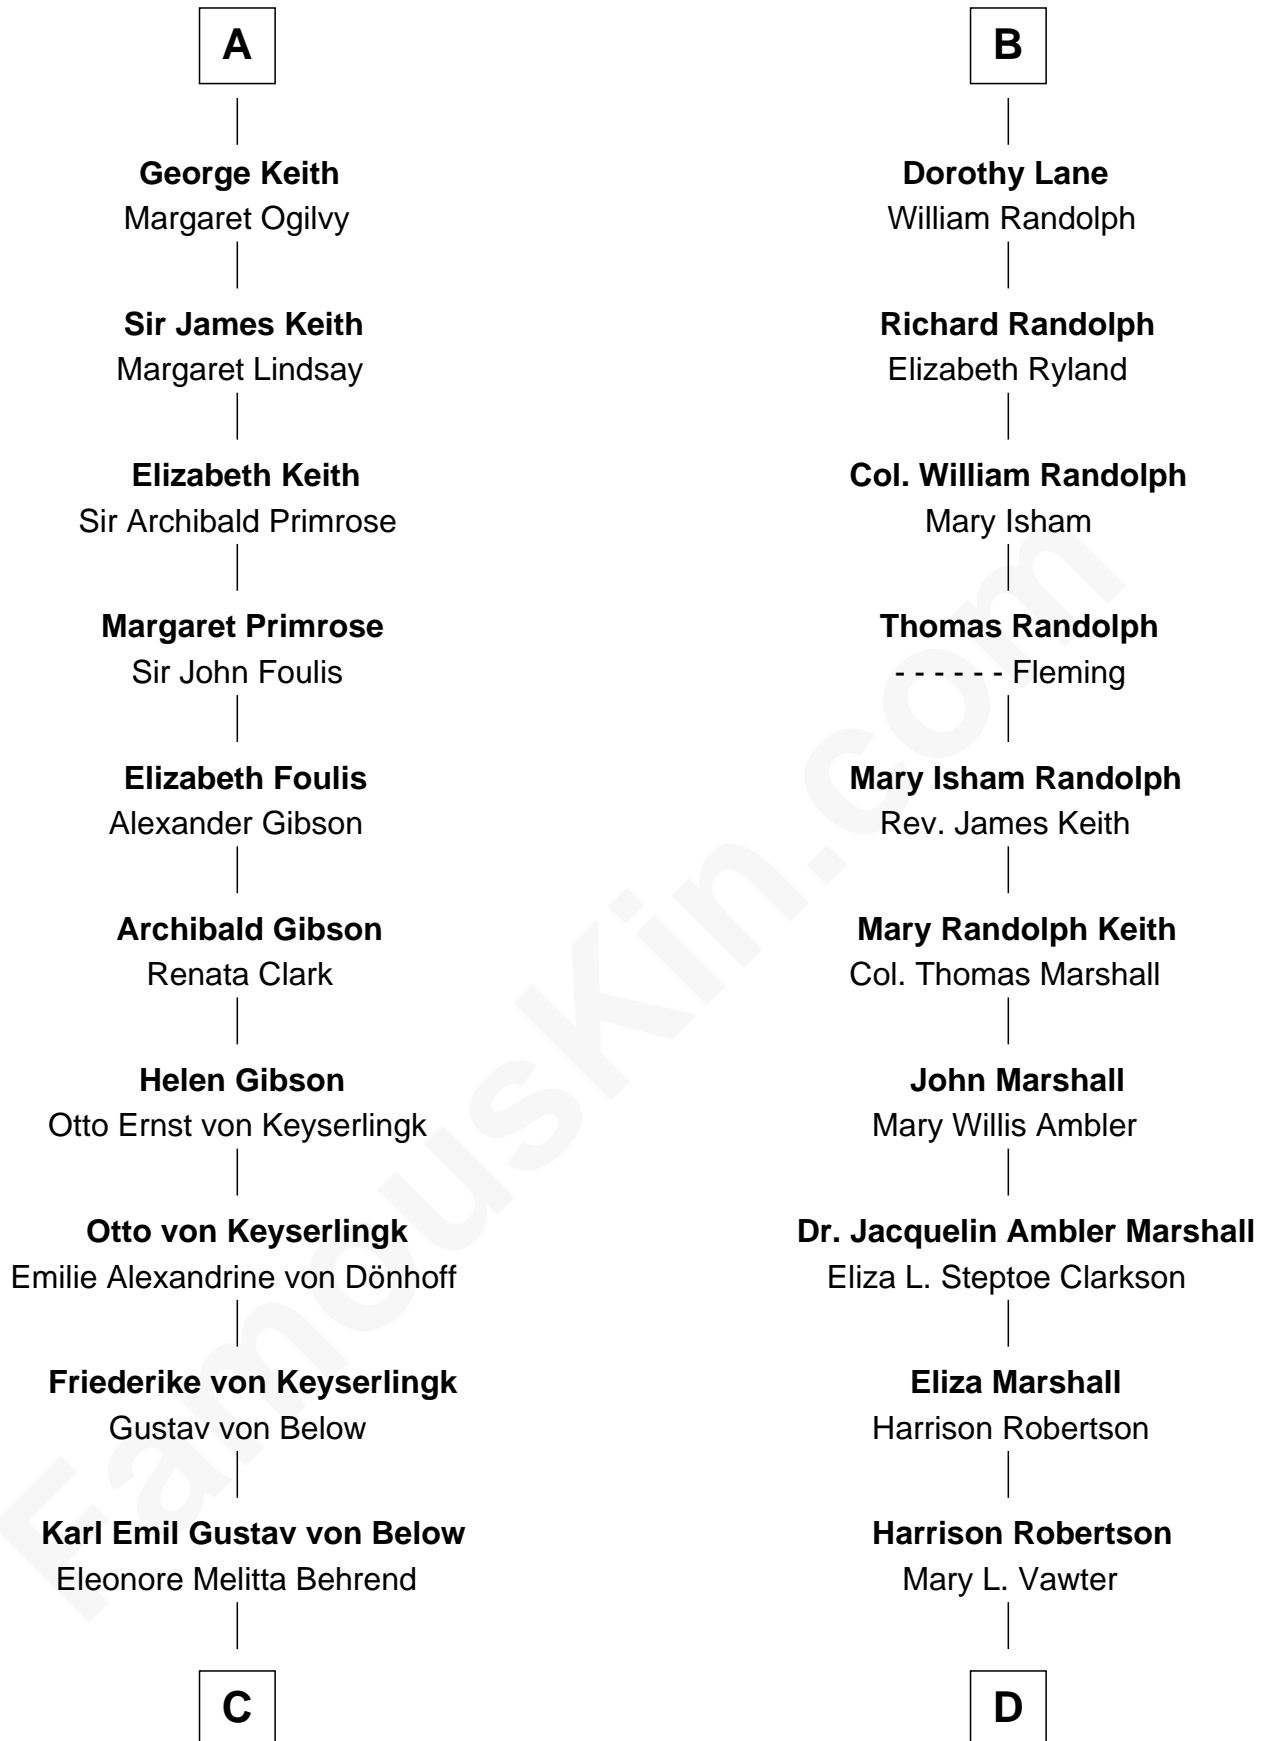

# FamousKin.com Relationship Chart of

**Wernher von Braun**

*Rocket Scientist*

19th cousin of

**Mary Chapin Carpenter**

*Singer and Songwriter*

**John of Gaunt**

Katherine Roet

**C**

**Marie Eleonore Dorothea von Below**

Wernher von Quistorp

**Emmy von Quistorp**

Magnus von Braun

**Wernher von Braun**

*Rocket Scientist*

**D**