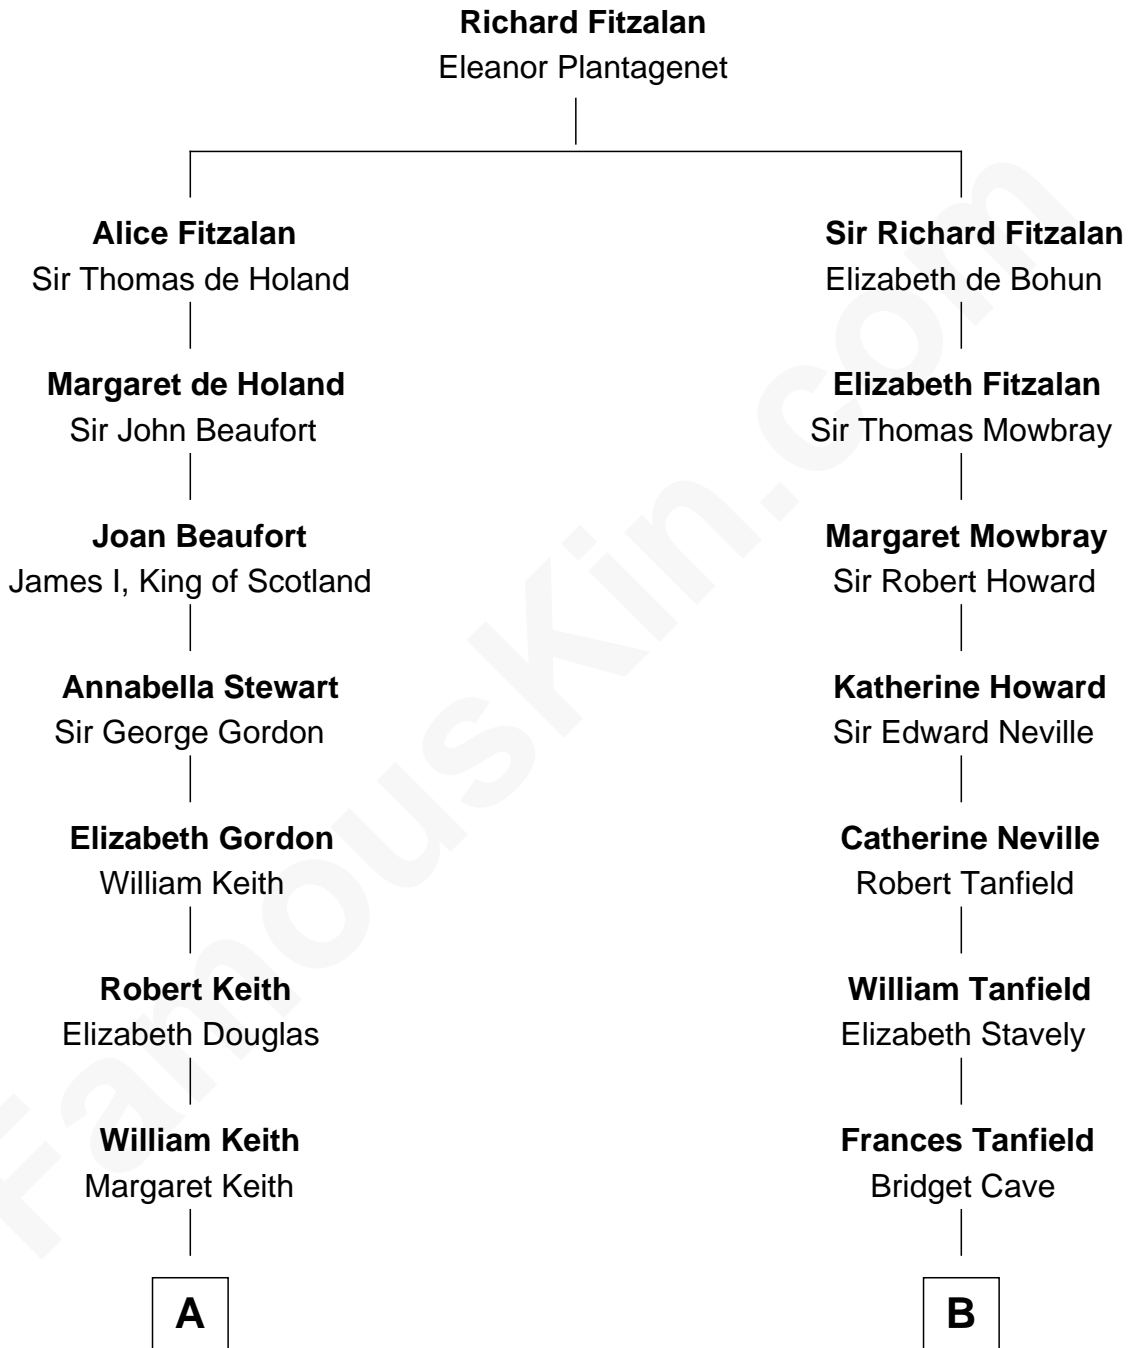

FamousKin.com
Relationship Chart of
Wernher von Braun
Rocket Scientist

15th cousin 5 times removed of

John Marshall
4th Chief Justice of the U.S. Supreme Court

C

—
Karl Emil Gustav von Below

Eleonore Melitta Behrend

—
Marie Eleonore Dorothea von Below

Wernher von Quistorp

—
Emmy von Quistorp

Magnus von Braun

—
Wernher von Braun

Rocket Scientist

FamousKin.com