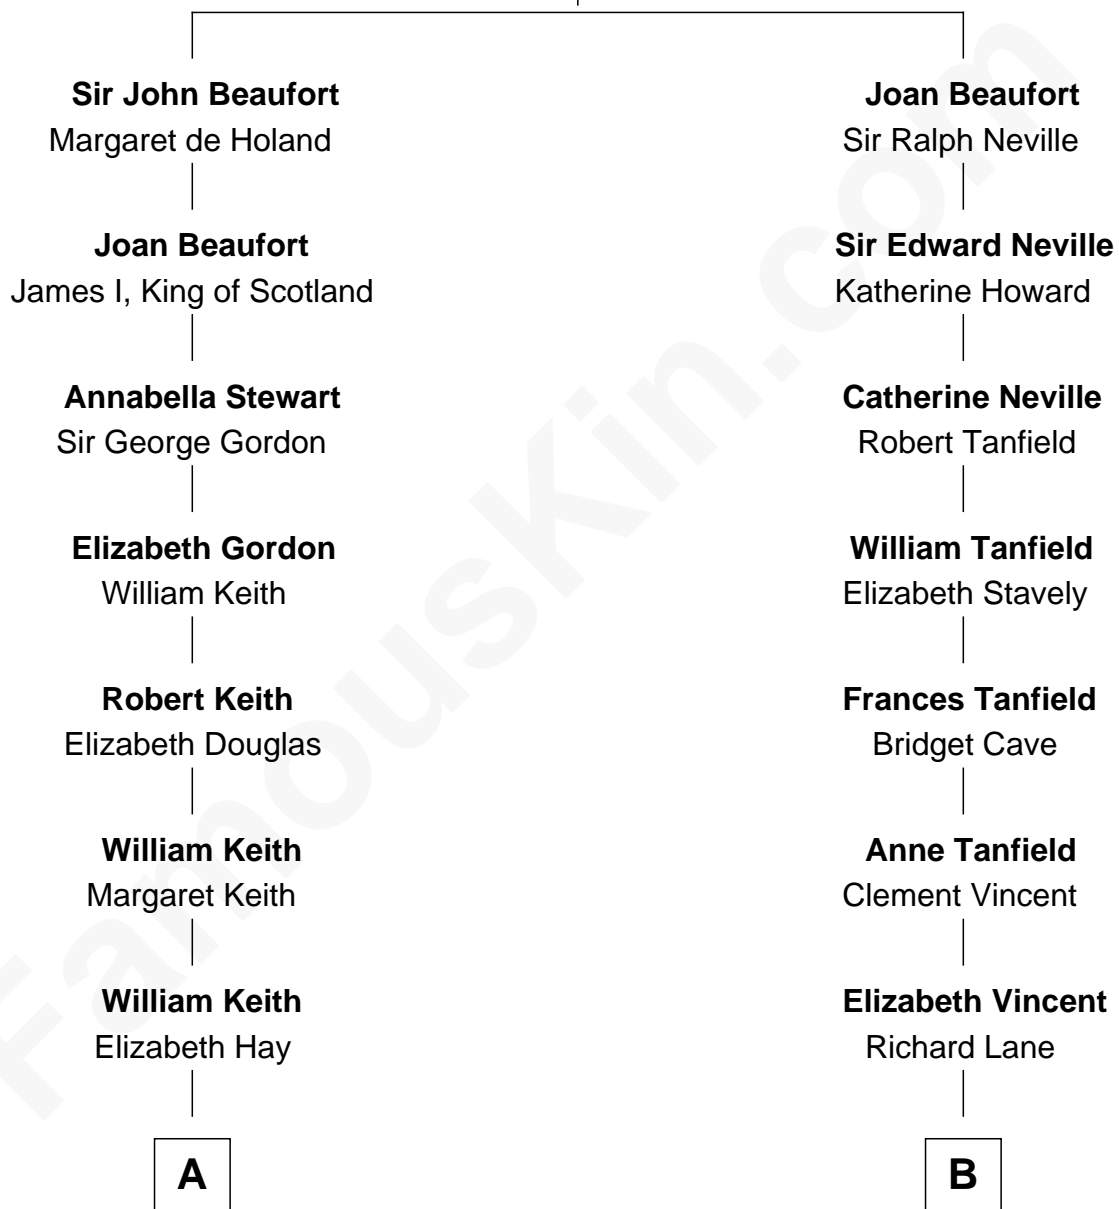

FamousKin.com Relationship Chart of

Wernher von Braun

Rocket Scientist

19th cousin of

Edward Norton

Movie Actor

John of Gaunt

Katherine Roet

C

Marie Eleonore Dorothea von Below

Wernher von Quistorp

Emmy von Quistorp

Magnus von Braun

Wernher von Braun

Rocket Scientist

D