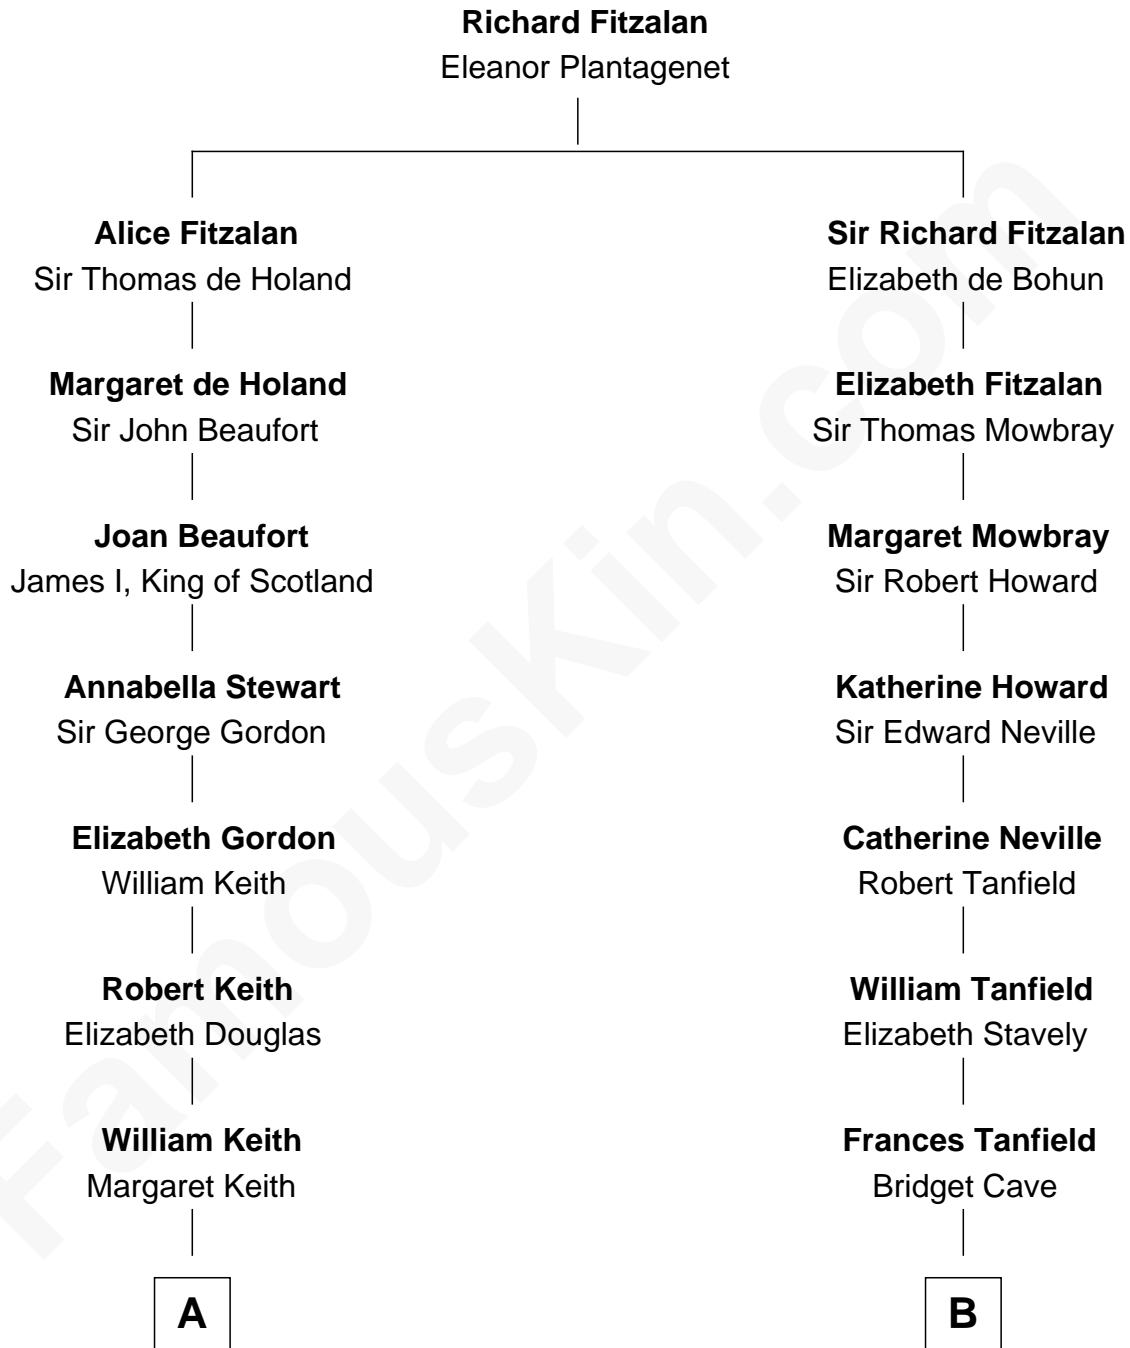

FamousKin.com
Relationship Chart of
Wernher von Braun
Rocket Scientist

20th cousin 1 time removed of
Edward Norton
Movie Actor

C

Karl Emil Gustav von Below

Eleonore Melitta Behrend

Marie Eleonore Dorothea von Below

Wernher von Quistorp

Emmy von Quistorp

Magnus von Braun

Wernher von Braun

Rocket Scientist

D

George Moffett Harrison

Bettie Montgomery. Kent