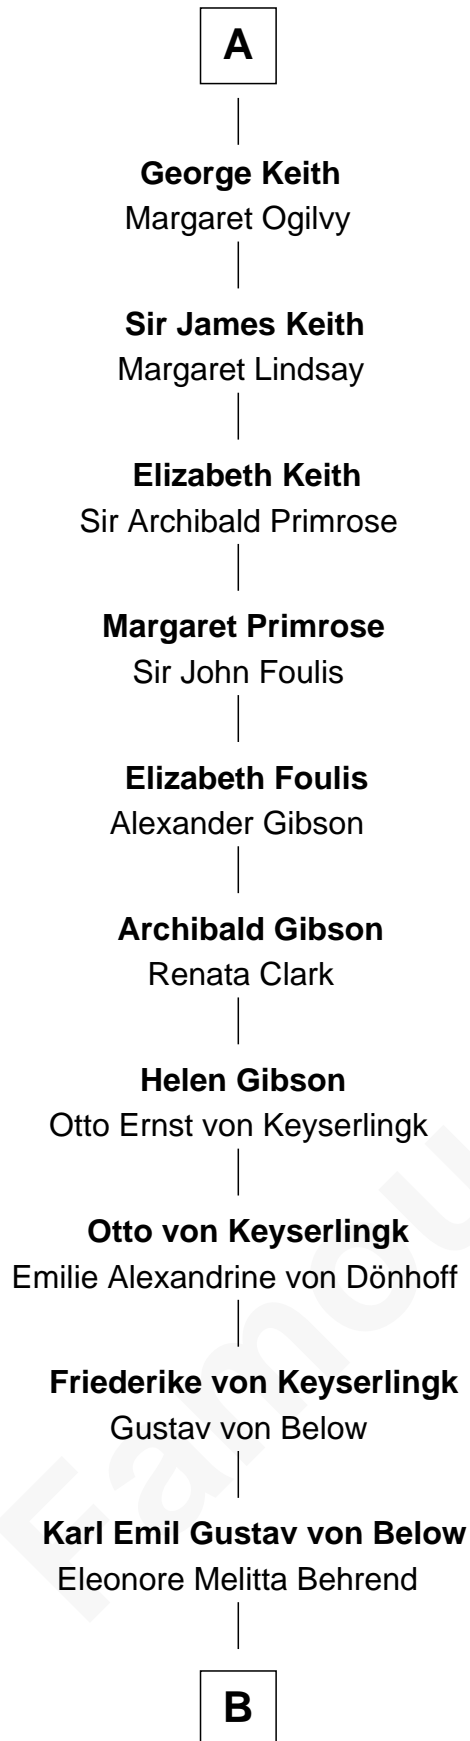

FamousKin.com
Relationship Chart of
Wernher von Braun
Rocket Scientist

7th cousin 12 times removed of

Gov. Thomas Dudley
(1576 - 1653) Great Migration Immigrant 1630

B

Marie Eleonore Dorothea von Below

Wernher von Quistorp

Emmy von Quistorp

Magnus von Braun

Wernher von Braun

Rocket Scientist

FamousKin.com