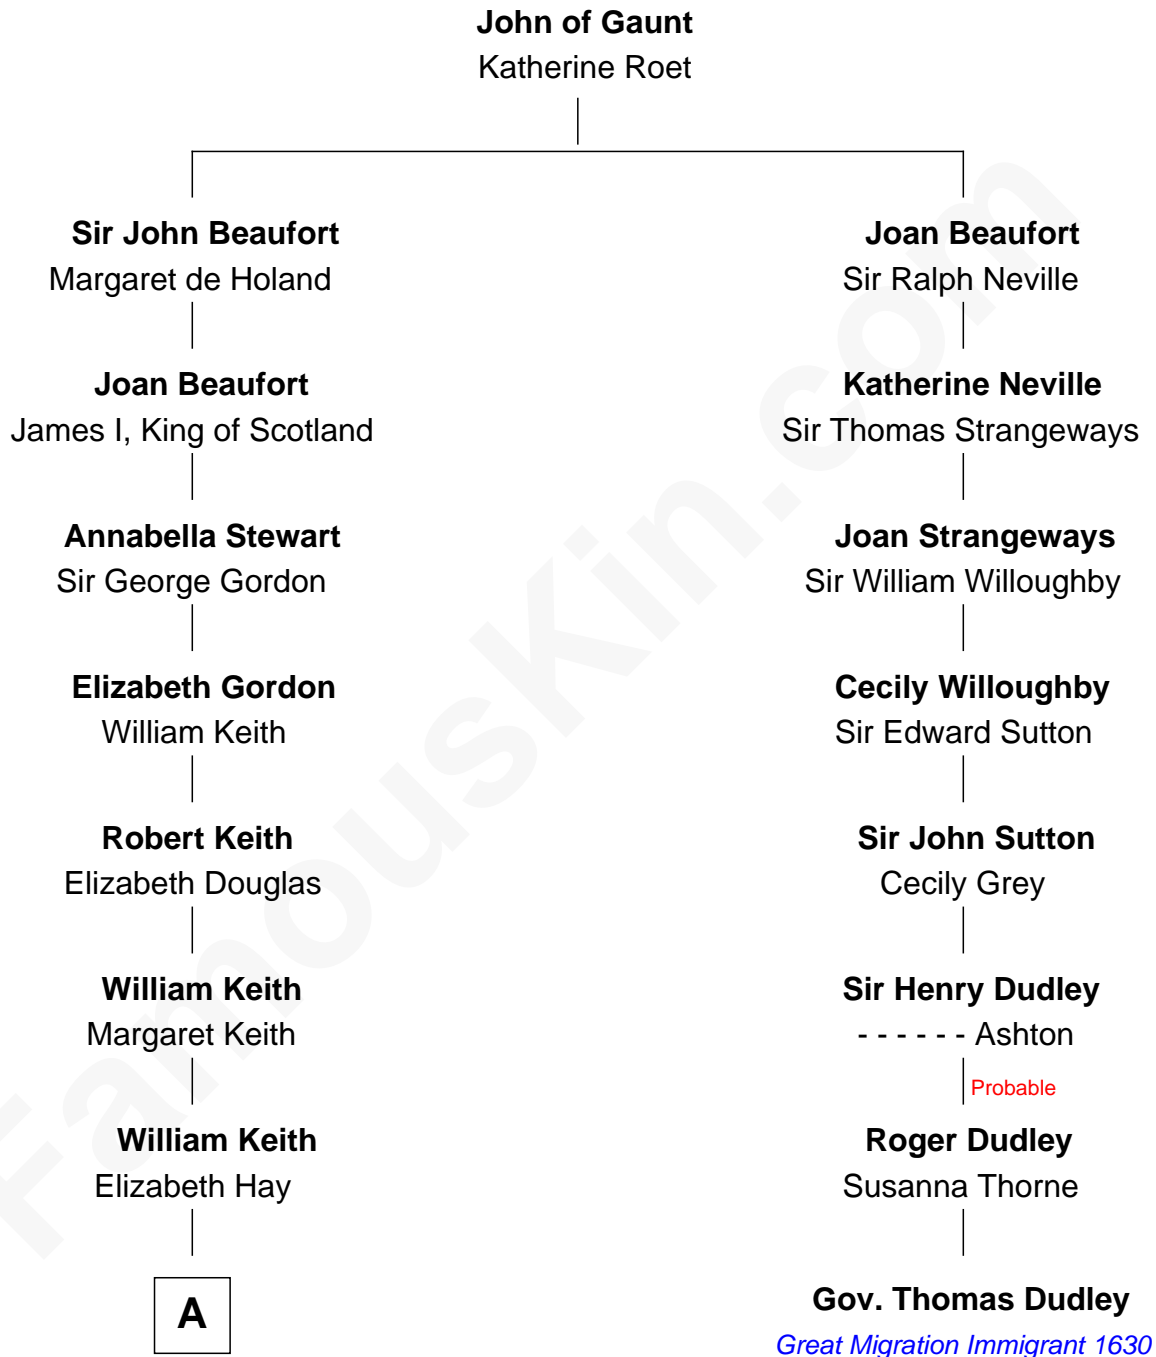

FamousKin.com
Relationship Chart of
Wernher von Braun
Rocket Scientist

7th cousin 12 times removed of

Gov. Thomas Dudley
(1576 - 1653) Great Migration Immigrant 1630

B

Marie Eleonore Dorothea von Below

Wernher von Quistorp

Emmy von Quistorp

Magnus von Braun

Wernher von Braun

Rocket Scientist

FamousKin.com