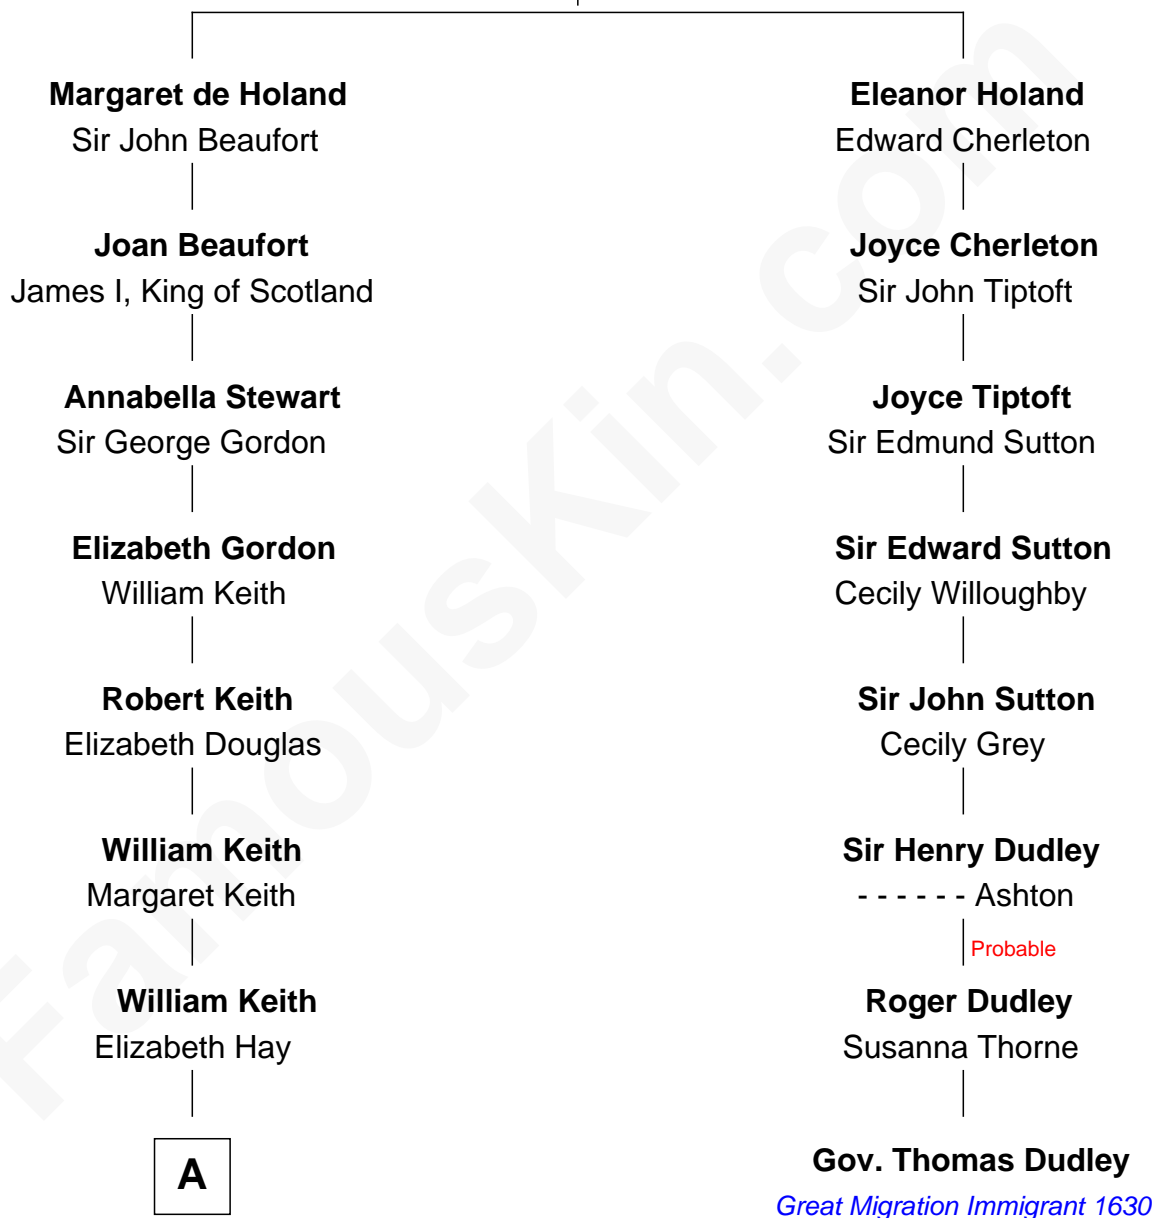

FamousKin.com
Relationship Chart of
Wernher von Braun
Rocket Scientist

7th cousin 12 times removed of

Gov. Thomas Dudley
(1576 - 1653) Great Migration Immigrant 1630

Sir Thomas de Holand
 Alice Fitzalan

B

Marie Eleonore Dorothea von Below

Wernher von Quistorp

Emmy von Quistorp

Magnus von Braun

Wernher von Braun

Rocket Scientist

FamousKin.com