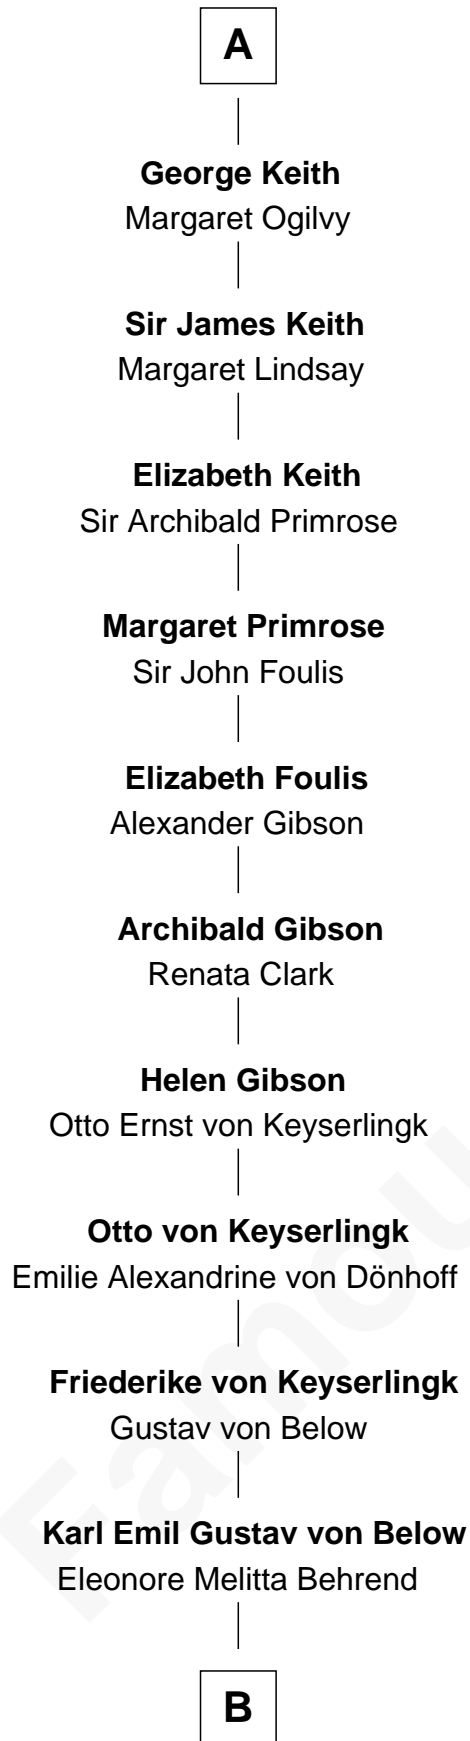

FamousKin.com
Relationship Chart of
Wernher von Braun
Rocket Scientist

7th cousin 12 times removed of

Gov. Thomas Dudley
(1576 - 1653) Great Migration Immigrant 1630

Sir Thomas de Holand
 Alice Fitzalan

B

Marie Eleonore Dorothea von Below

Wernher von Quistorp

Emmy von Quistorp

Magnus von Braun

Wernher von Braun

Rocket Scientist

FamousKin.com