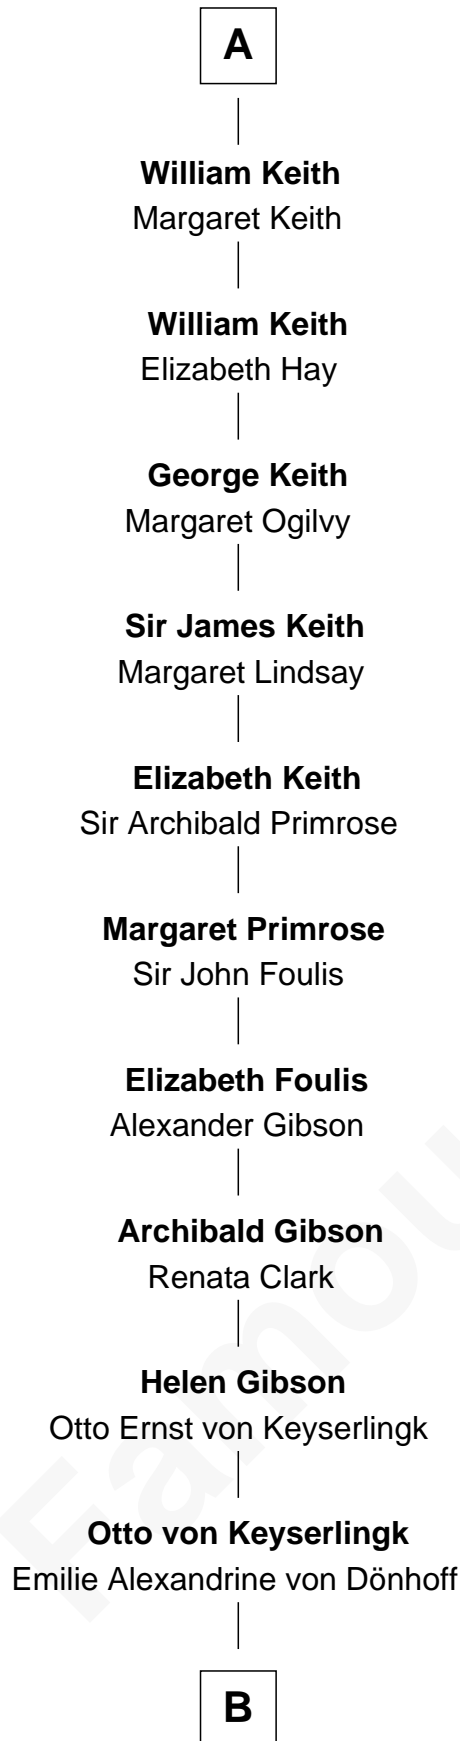

FamousKin.com
Relationship Chart of
Wernher von Braun
Rocket Scientist

7th cousin 14 times removed of

Jane Seymour
3rd Wife of King Henry VIII

B

—
Friederike von Keyserlingk

Gustav von Below

—
Karl Emil Gustav von Below

Eleonore Melitta Behrend

—
Marie Eleonore Dorothea von Below

Wernher von Quistorp

—
Emmy von Quistorp

Magnus von Braun

—
Wernher von Braun

Rocket Scientist

FamousKin.com