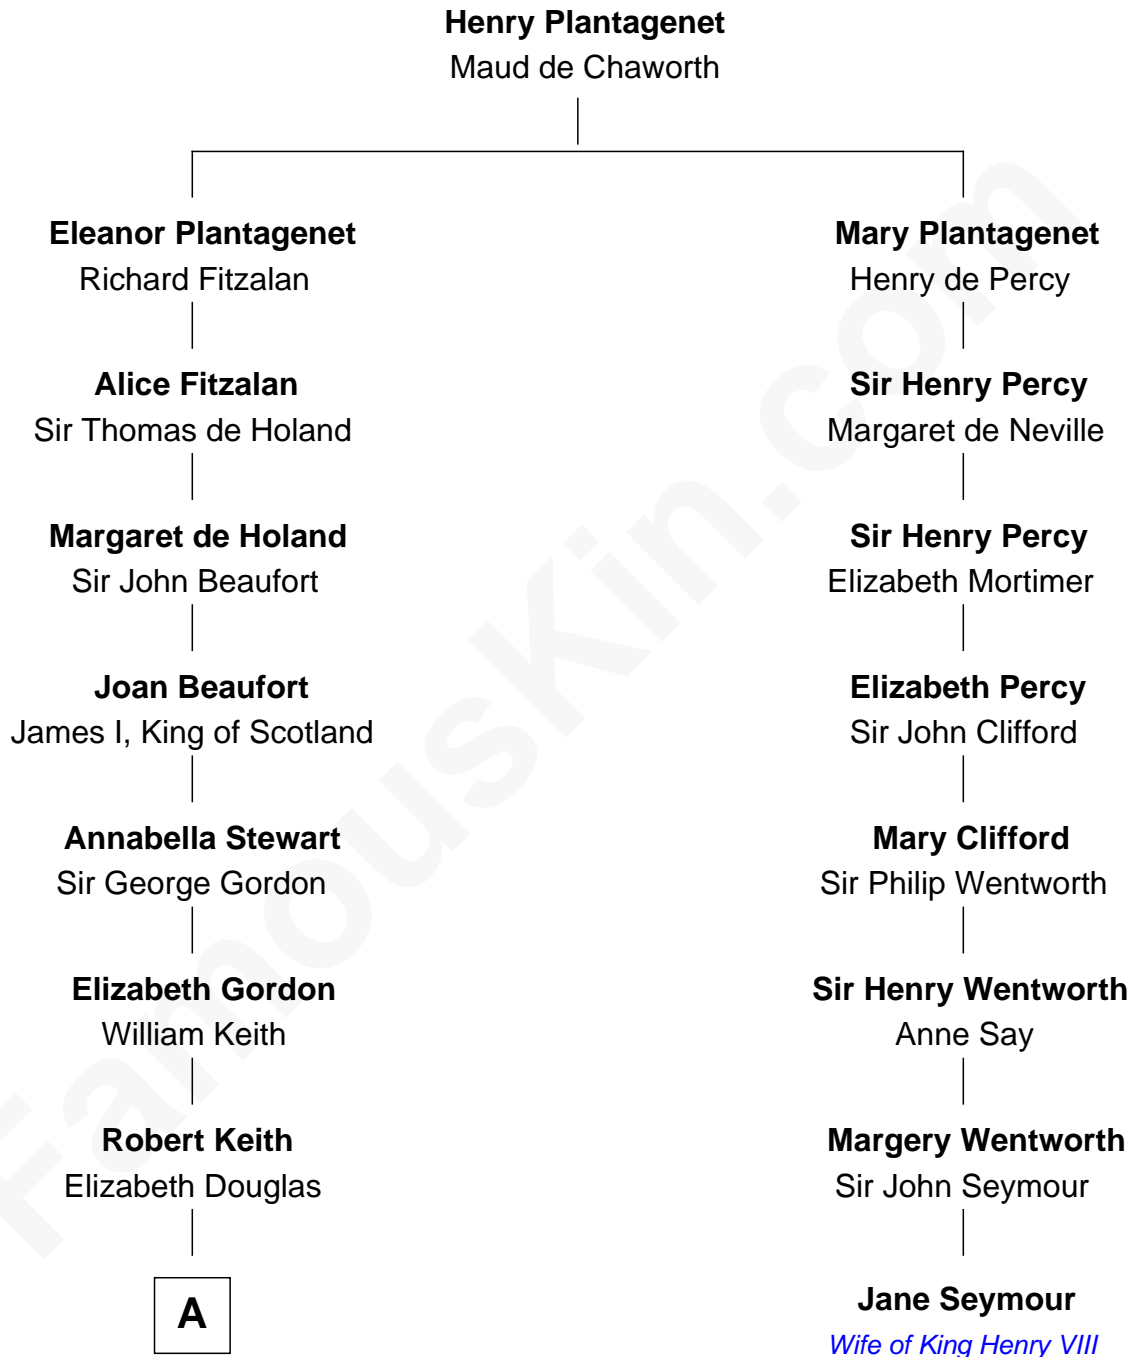

FamousKin.com
Relationship Chart of
Wernher von Braun
Rocket Scientist

7th cousin 14 times removed of

Jane Seymour
3rd Wife of King Henry VIII

B

—
Friederike von Keyserlingk

Gustav von Below

—
Karl Emil Gustav von Below

Eleonore Melitta Behrend

—
Marie Eleonore Dorothea von Below

Wernher von Quistorp

—
Emmy von Quistorp

Magnus von Braun

—
Wernher von Braun

Rocket Scientist

FamousKin.com