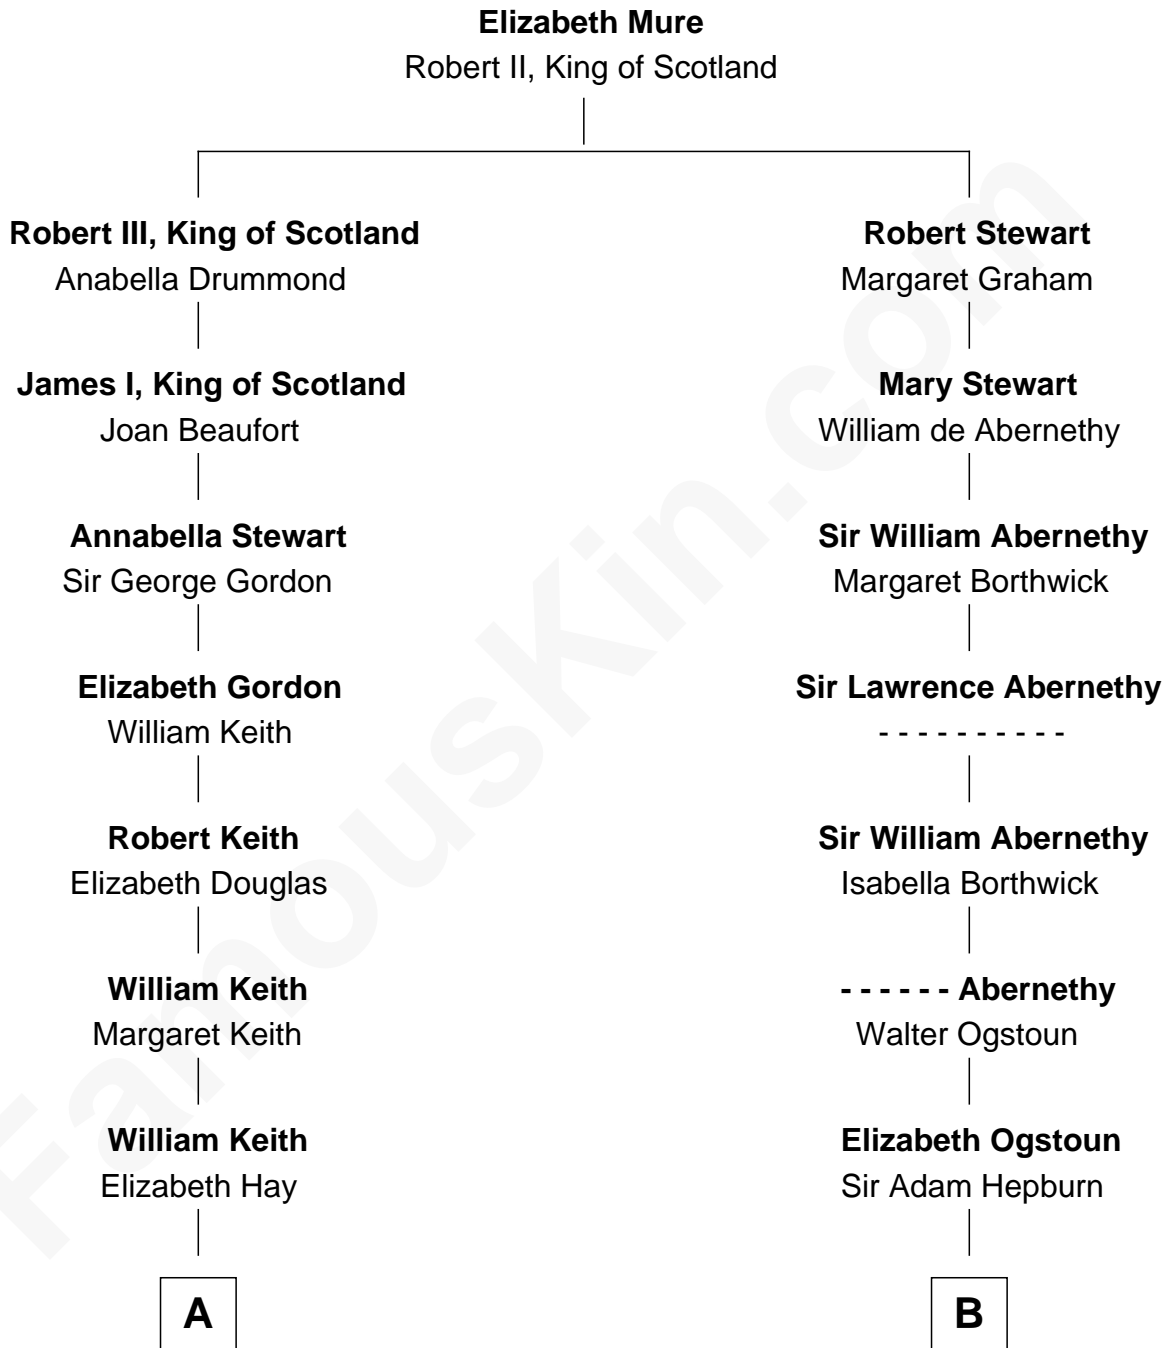

**FamousKin.com**  
**Relationship Chart of**  
**Wernher von Braun**  
*Rocket Scientist*

16th cousin 3 times removed of  
**Hamilton Fish**  
*26th U.S. Secretary of State*

**C**

Marie Eleonore Dorothea von Below

Wernher von Quistorp

Emmy von Quistorp

Magnus von Braun

Wernher von Braun

*Rocket Scientist*

FamousKin.com