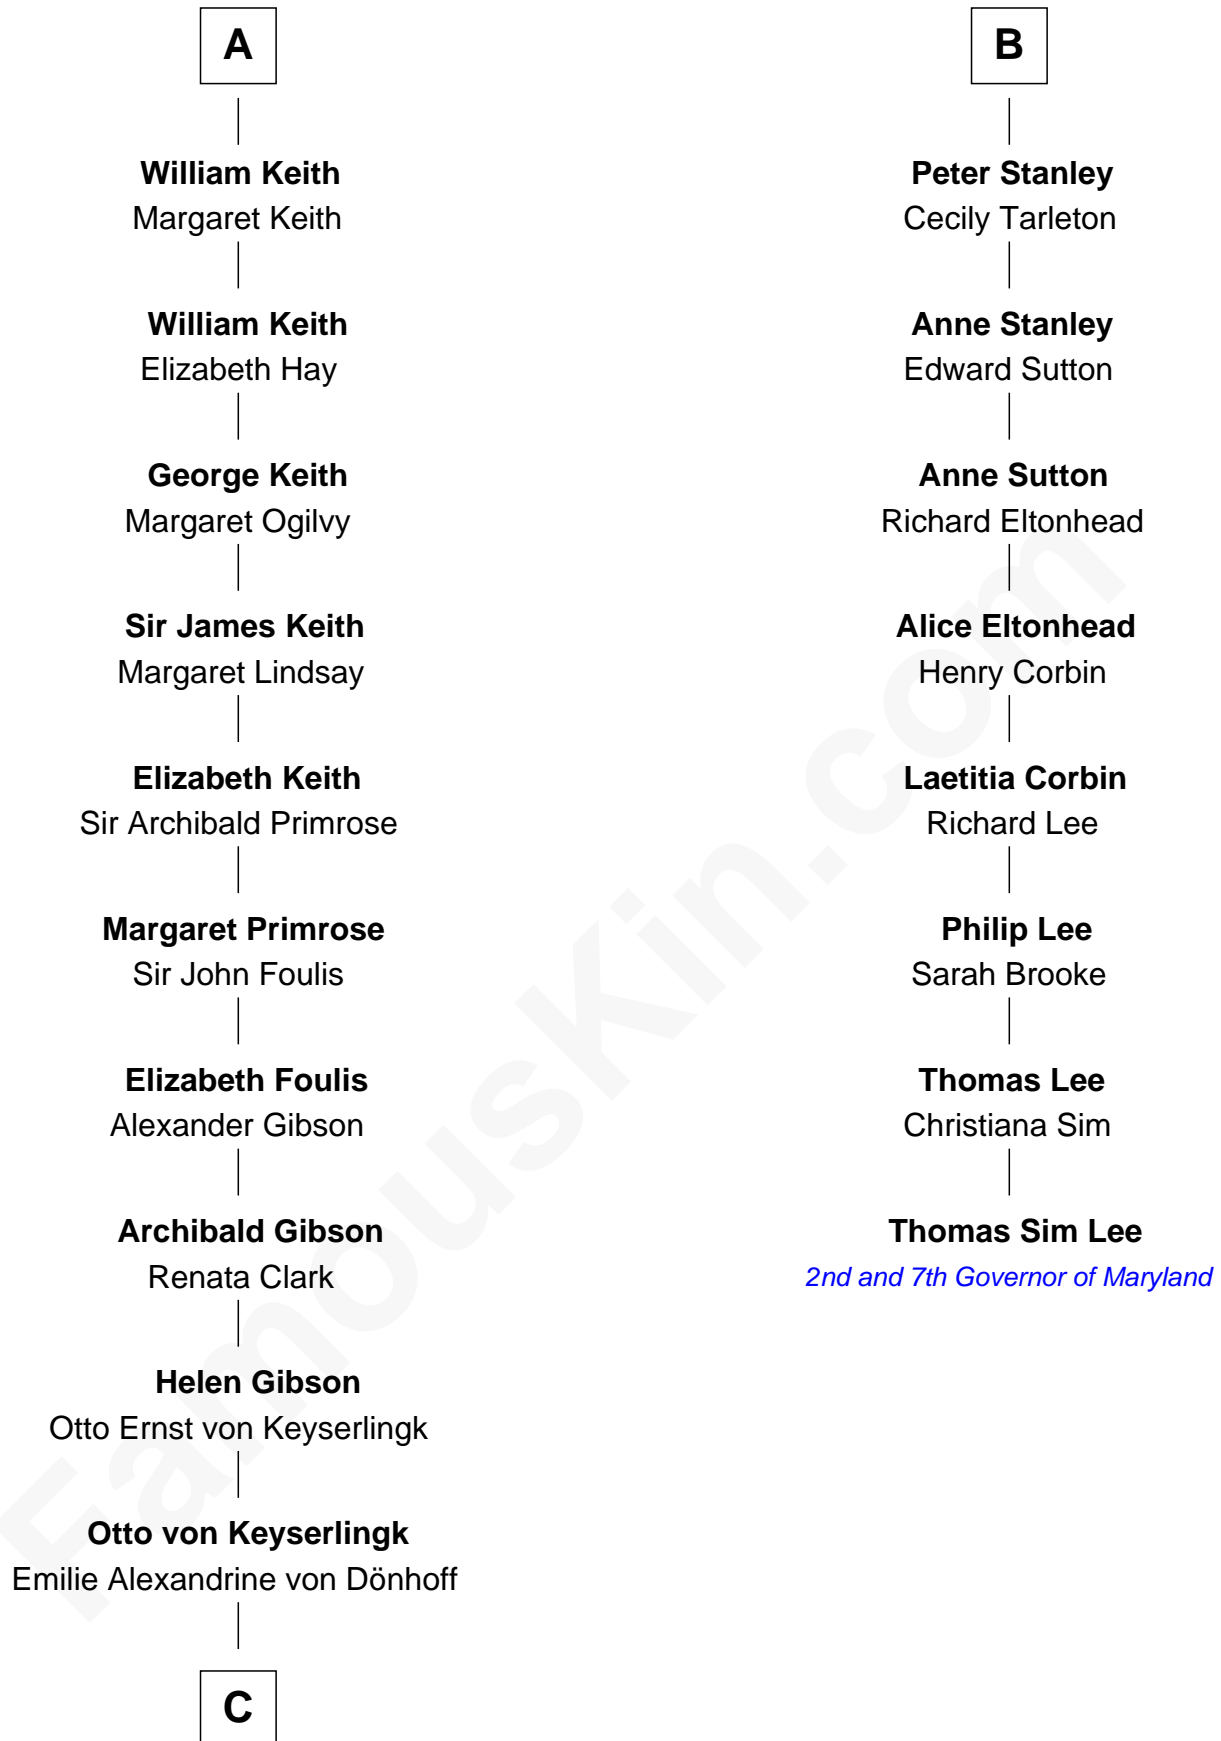

FamousKin.com
Relationship Chart of
Wernher von Braun
Rocket Scientist

14th cousin 7 times removed of

Thomas Sim Lee
2nd and 7th Governor of Maryland

Sir Robert de Holland
 Maude la Zouche

C

Friederike von Keyserlingk

Gustav von Below

Karl Emil Gustav von Below

Eleonore Melitta Behrend

Marie Eleonore Dorothea von Below

Wernher von Quistorp

Emmy von Quistorp

Magnus von Braun

Wernher von Braun