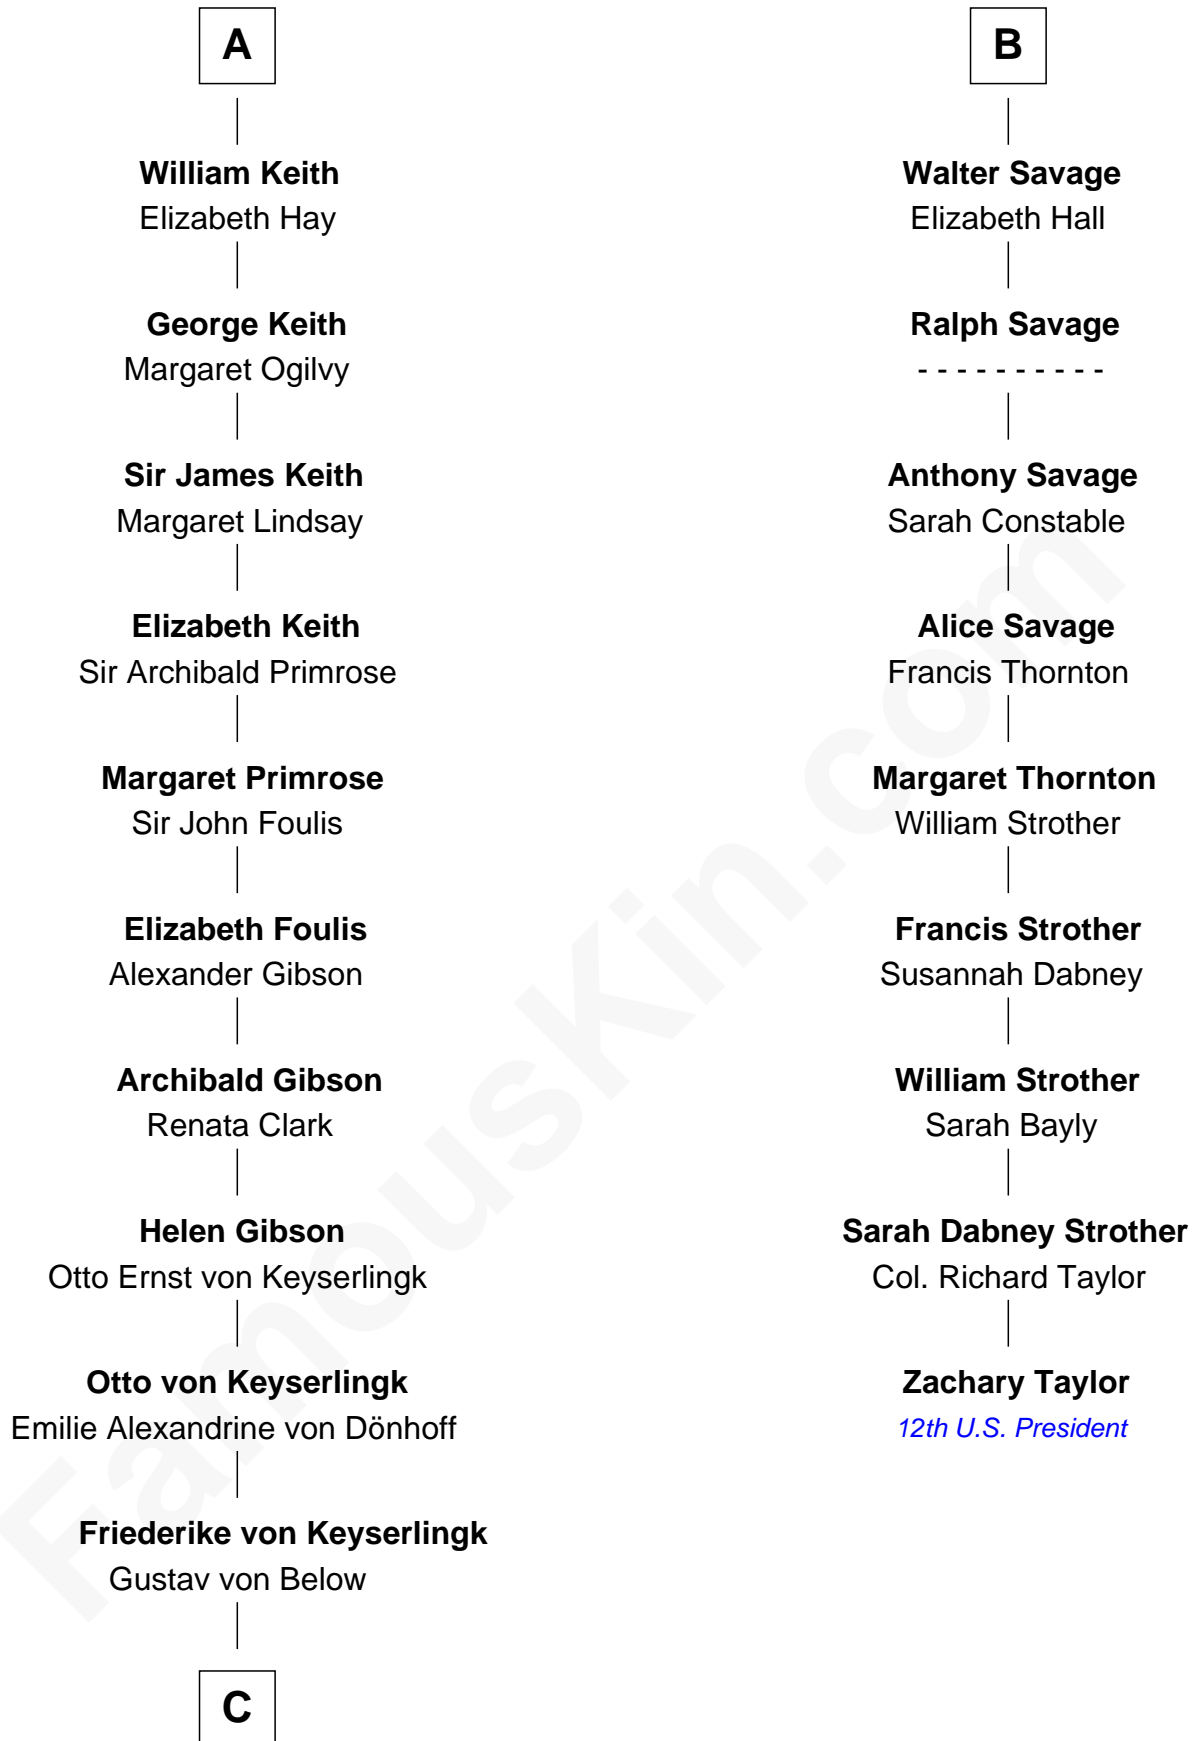

FamousKin.com
Relationship Chart of
Wernher von Braun
Rocket Scientist

15th cousin 5 times removed of
Zachary Taylor
12th U.S. President

C

—
Karl Emil Gustav von Below

Eleonore Melitta Behrend

—
Marie Eleonore Dorothea von Below

Wernher von Quistorp

—
Emmy von Quistorp

Magnus von Braun

—
Wernher von Braun

Rocket Scientist

FamousKin.com