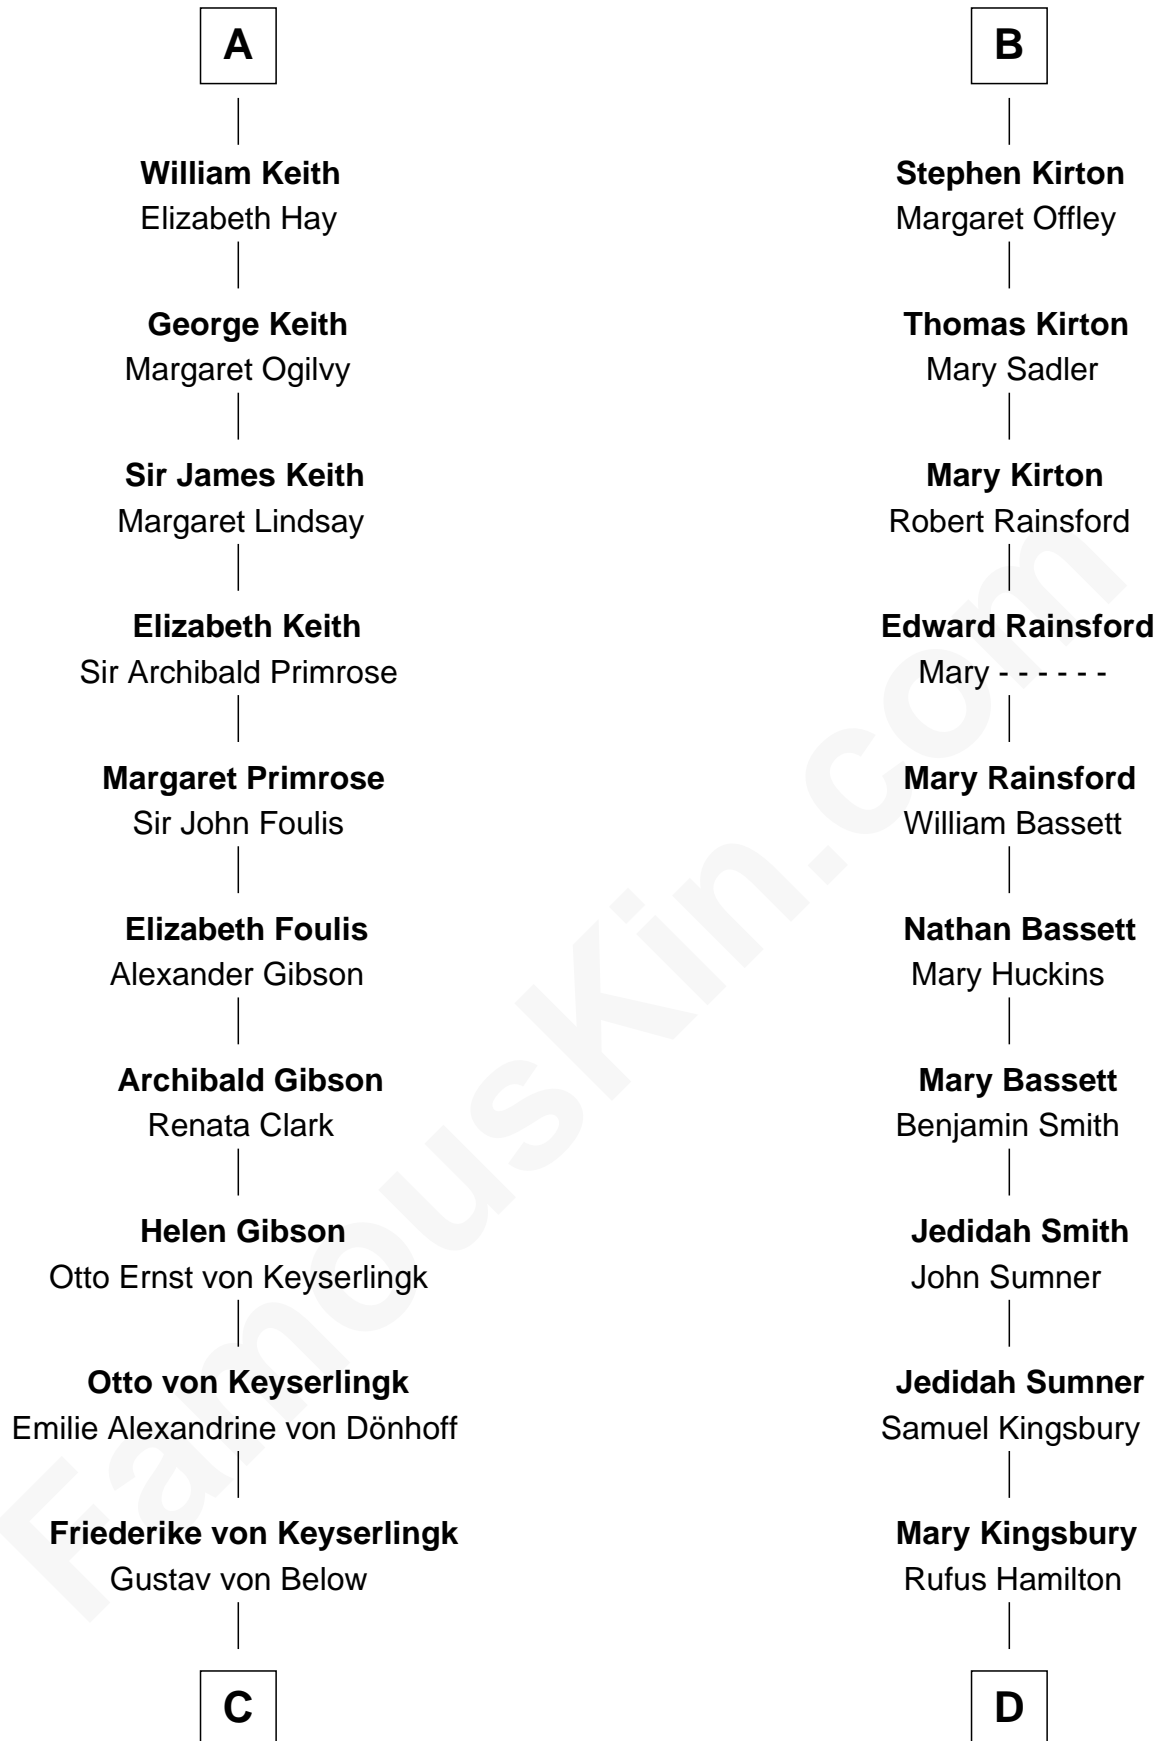

FamousKin.com
Relationship Chart of
Wernher von Braun
Rocket Scientist

20th cousin 1 time removed of

Thomas J. Watson, Jr.
President and CEO of I.B.M.

C

Karl Emil Gustav von Below

Eleonore Melitta Behrend

Marie Eleonore Dorothea von Below

Wernher von Quistorp

Emmy von Quistorp

Magnus von Braun

Wernher von Braun

Rocket Scientist

D

Mary Hamilton

Dr. Oliver Kittredge