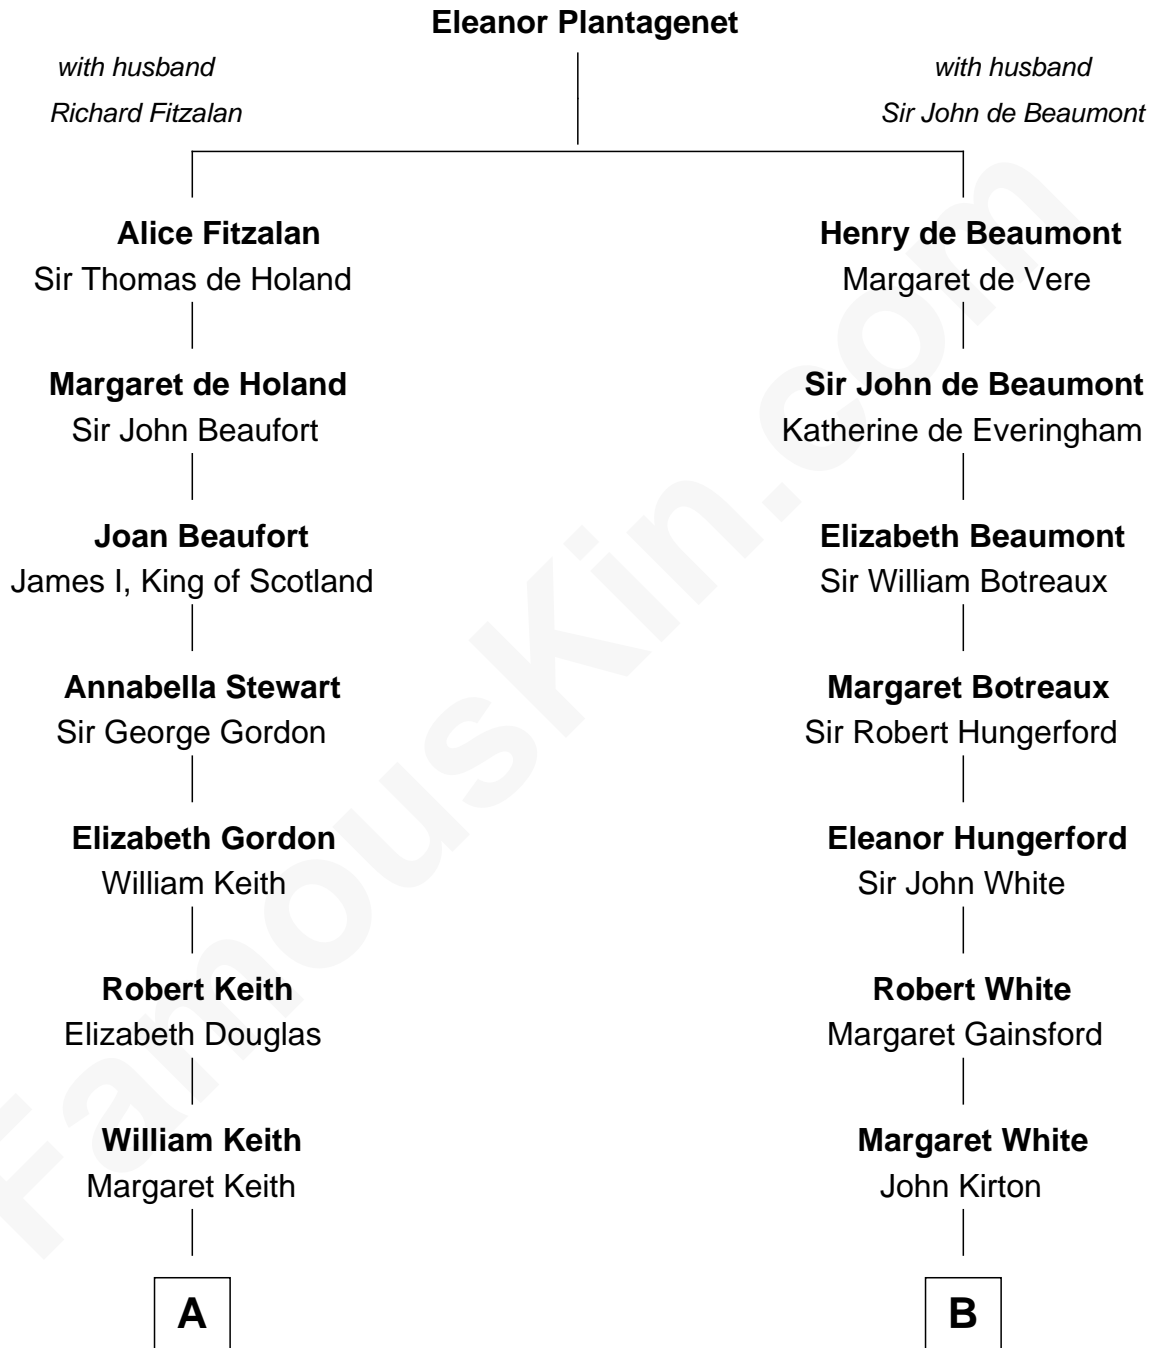

FamousKin.com
Relationship Chart of
Wernher von Braun
Rocket Scientist

20th cousin 1 time removed of

Thomas J. Watson, Jr.
President and CEO of I.B.M.

C

Karl Emil Gustav von Below

Eleonore Melitta Behrend

Marie Eleonore Dorothea von Below

Wernher von Quistorp

Emmy von Quistorp

Magnus von Braun

Wernher von Braun

Rocket Scientist

D

Mary Hamilton

Dr. Oliver Kittredge