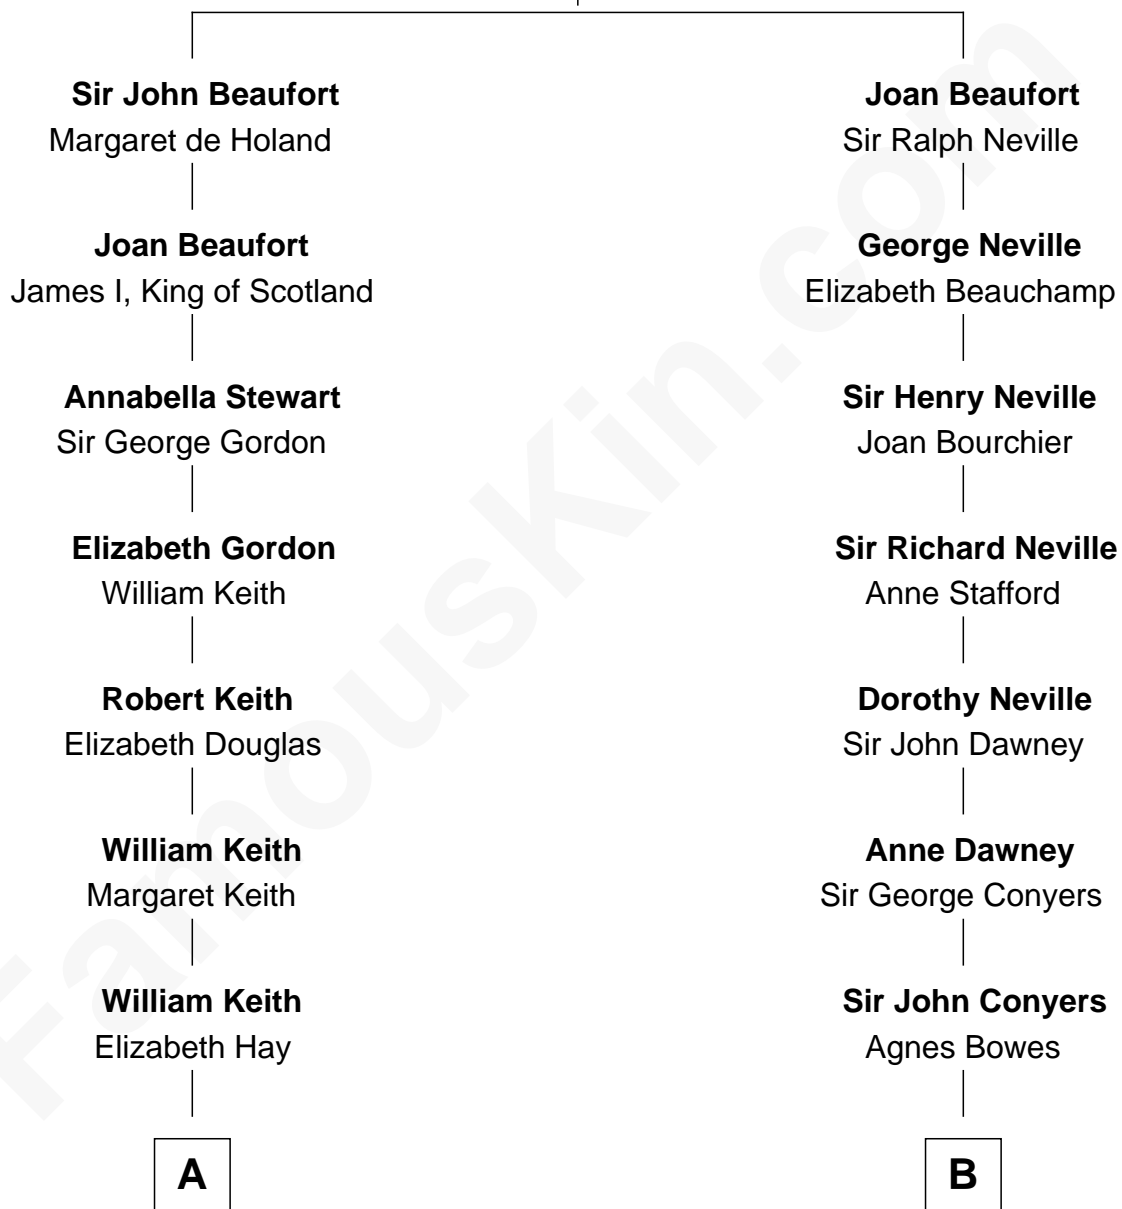

FamousKin.com
Relationship Chart of
Wernher von Braun
Rocket Scientist

18th cousin 1 time removed of

William H. Macy
TV and Movie Actor

John of Gaunt
 Katherine Roet

C

Marie Eleonore Dorothea von Below

Wernher von Quistorp

Emmy von Quistorp

Magnus von Braun

Wernher von Braun

Rocket Scientist

D

Lois Elizabeth Overstreet

William Hall Macy

William H. Macy