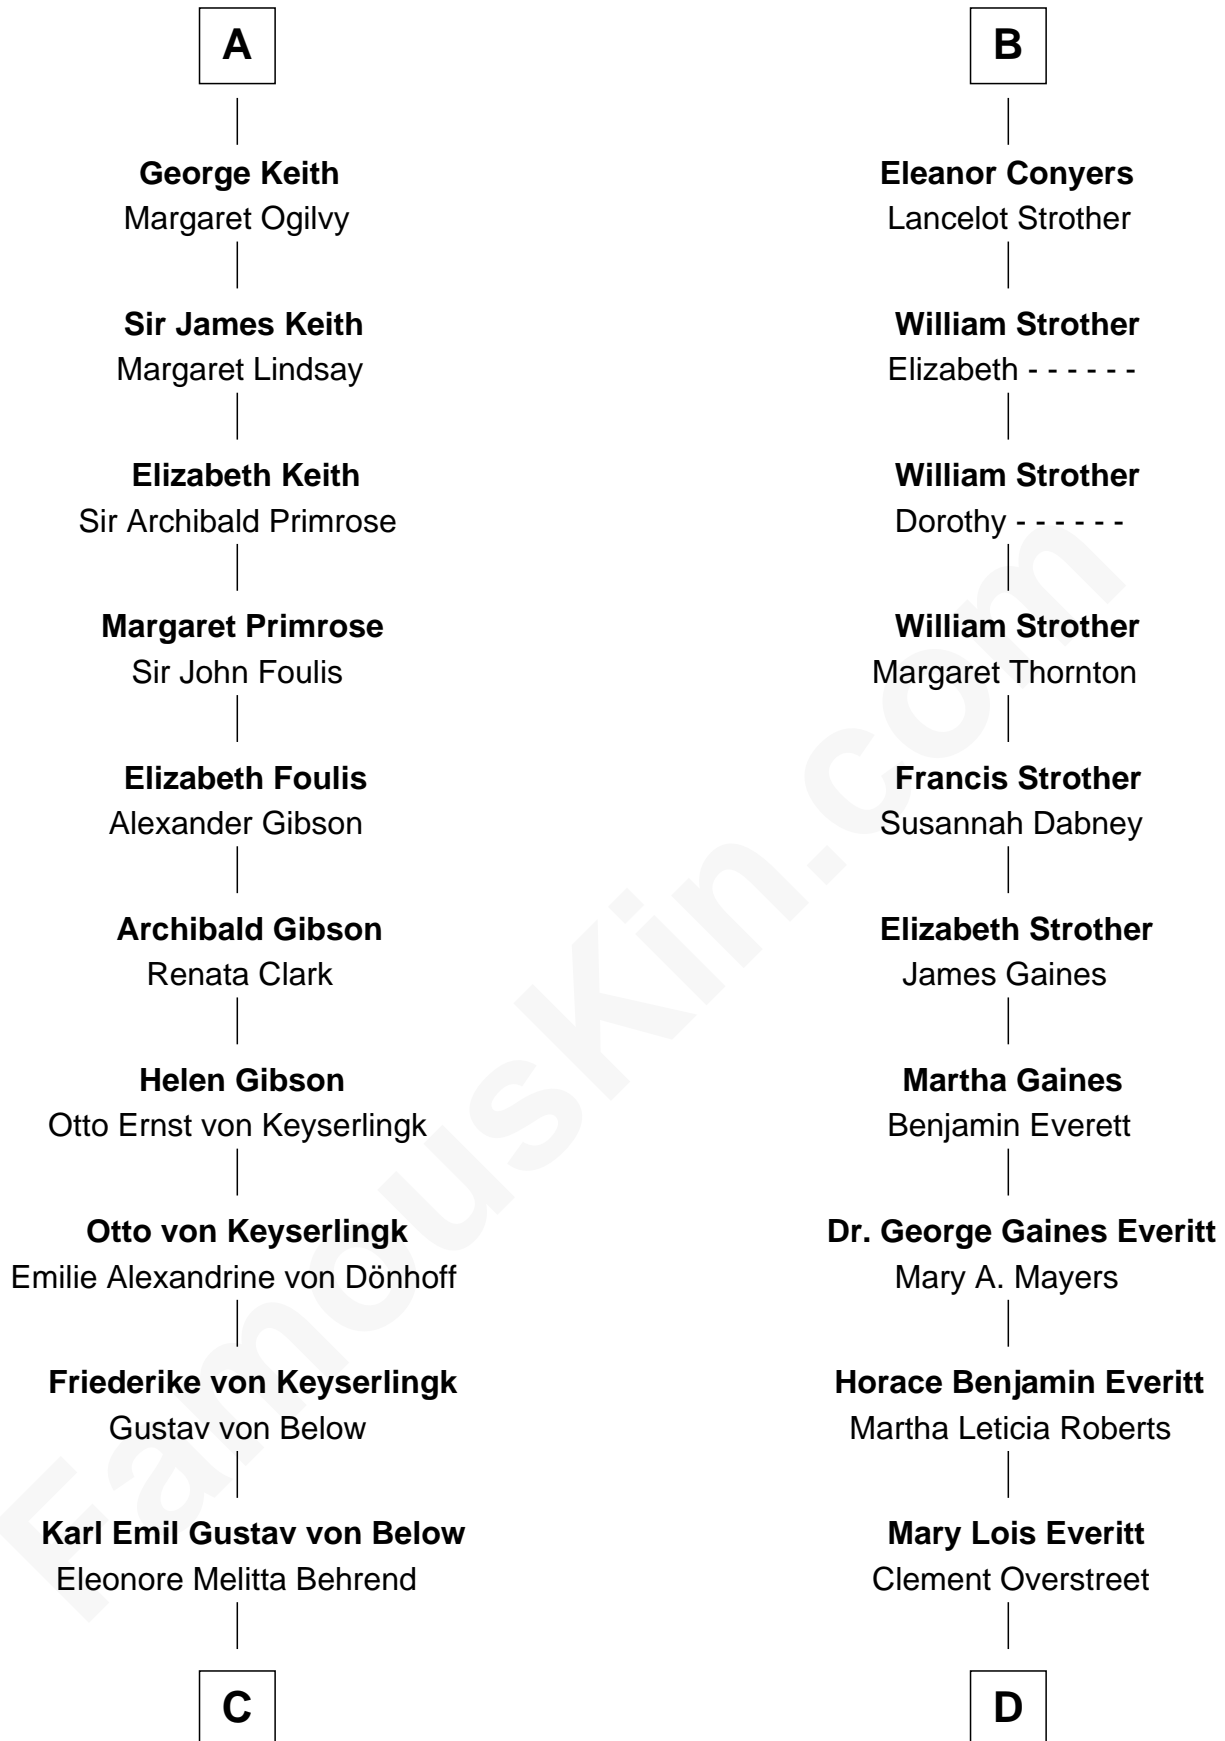

FamousKin.com
Relationship Chart of
Wernher von Braun
Rocket Scientist

18th cousin 1 time removed of

William H. Macy
TV and Movie Actor

John of Gaunt
 Katherine Roet

C

Marie Eleonore Dorothea von Below

Wernher von Quistorp

Emmy von Quistorp

Magnus von Braun

Wernher von Braun

Rocket Scientist

D

Lois Elizabeth Overstreet

William Hall Macy

William H. Macy