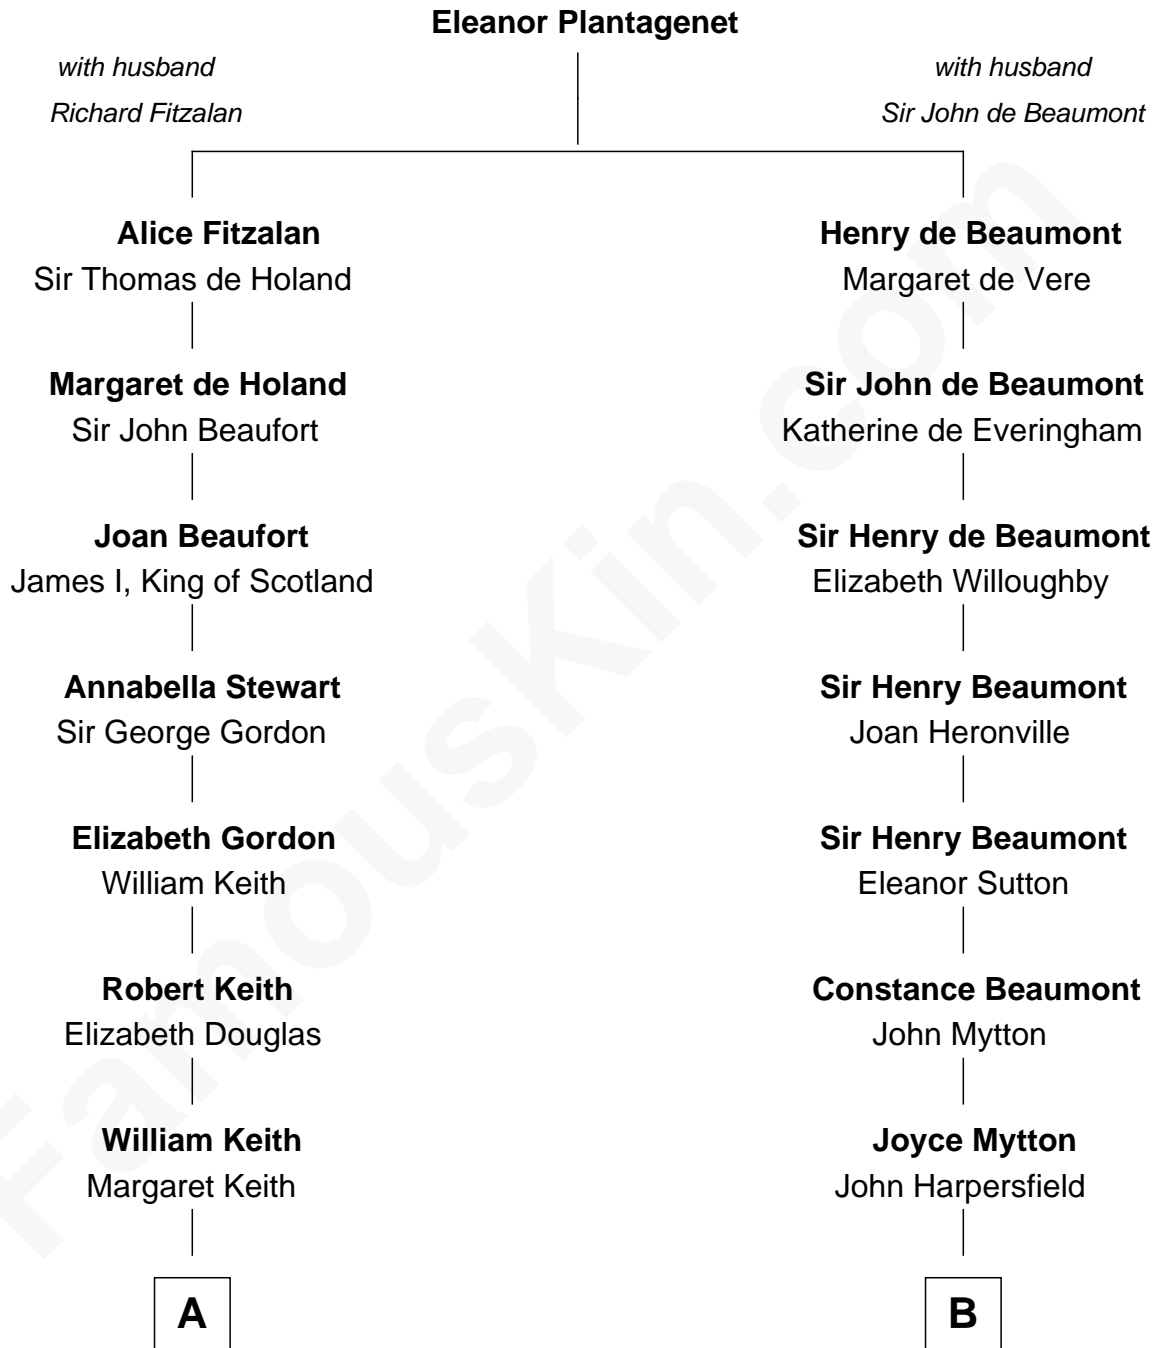

**FamousKin.com**  
**Relationship Chart of**  
**Wernher von Braun**  
*Rocket Scientist*

20th cousin 1 time removed of  
**Gerald Ford**  
*38th U.S. President*

**C**

**Karl Emil Gustav von Below**

Eleonore Melitta Behrend

**Marie Eleonore Dorothea von Below**

Wernher von Quistorp

**Emmy von Quistorp**

Magnus von Braun

**Wernher von Braun**

*Rocket Scientist*

**D**

**George Selden Butler**

Elizabeth Ely Gridley

**Amy Gridley Butler**

George Manney Ayer

**Adele Augusta Ayer**

Levi Addison Gardner

**Dorothy Ayer Gardner**

Leslie Lynch King

**Gerald Ford**

*38th U.S. President*