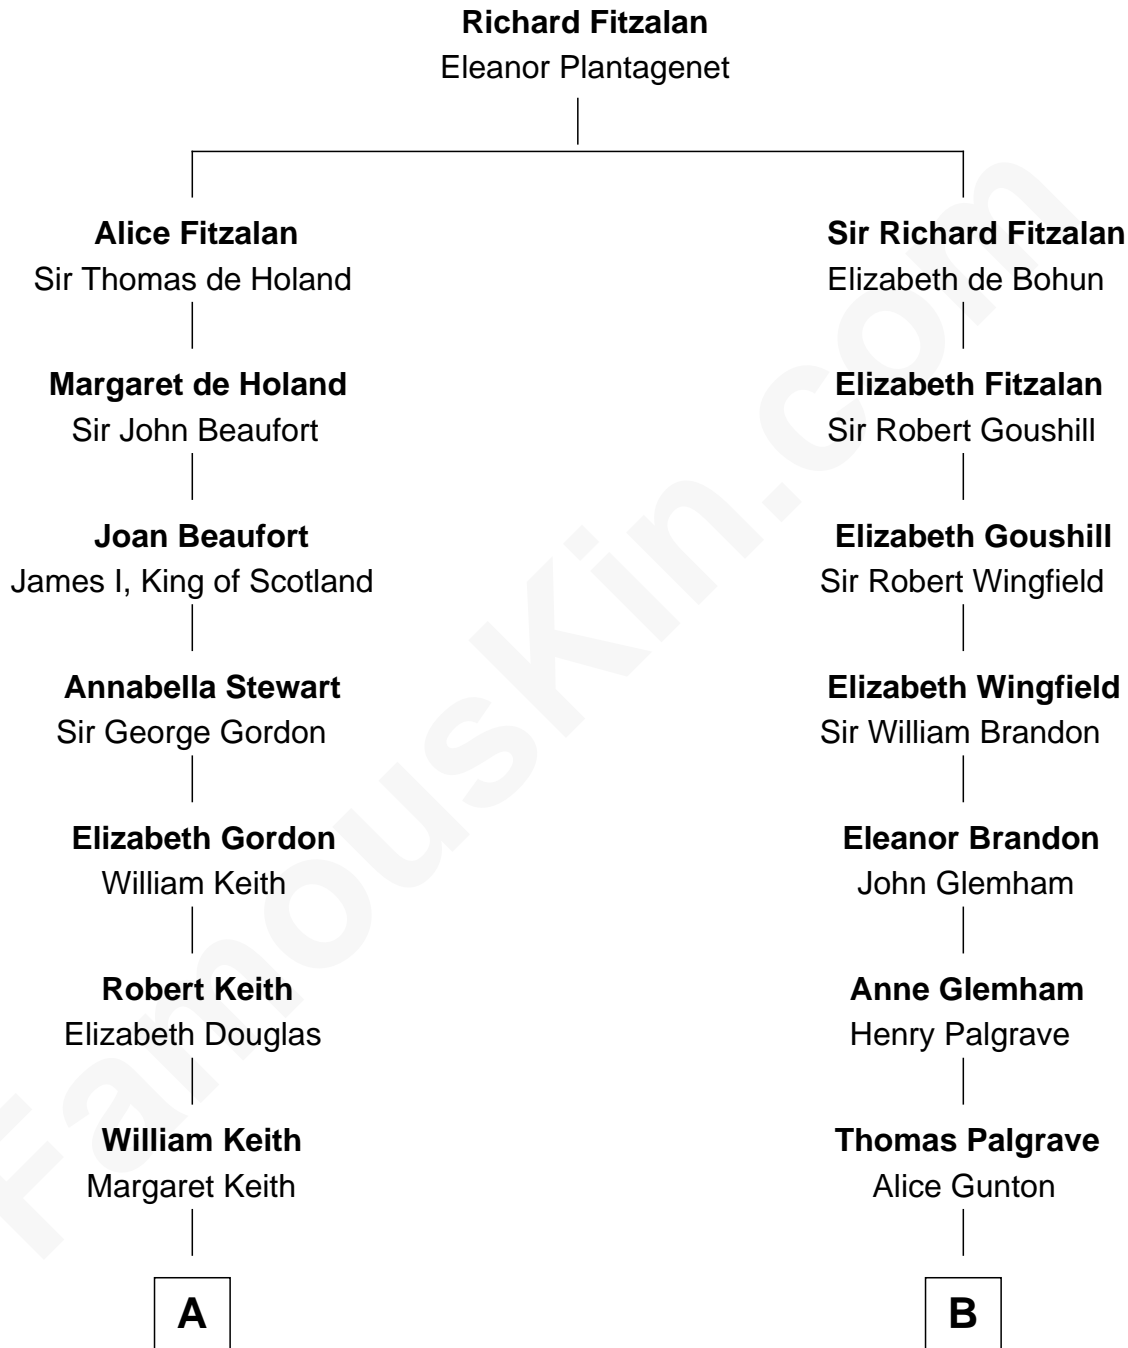

FamousKin.com
Relationship Chart of
Wernher von Braun
Rocket Scientist

17th cousin 3 times removed of

Henry Clay Folger

Founder of Folger Shakespeare Library and Chairman of Standard Oil

C

—
Karl Emil Gustav von Below

Eleonore Melitta Behrend

—
Marie Eleonore Dorothea von Below

Wernher von Quistorp

—
Emmy von Quistorp

Magnus von Braun

—
Wernher von Braun

Rocket Scientist