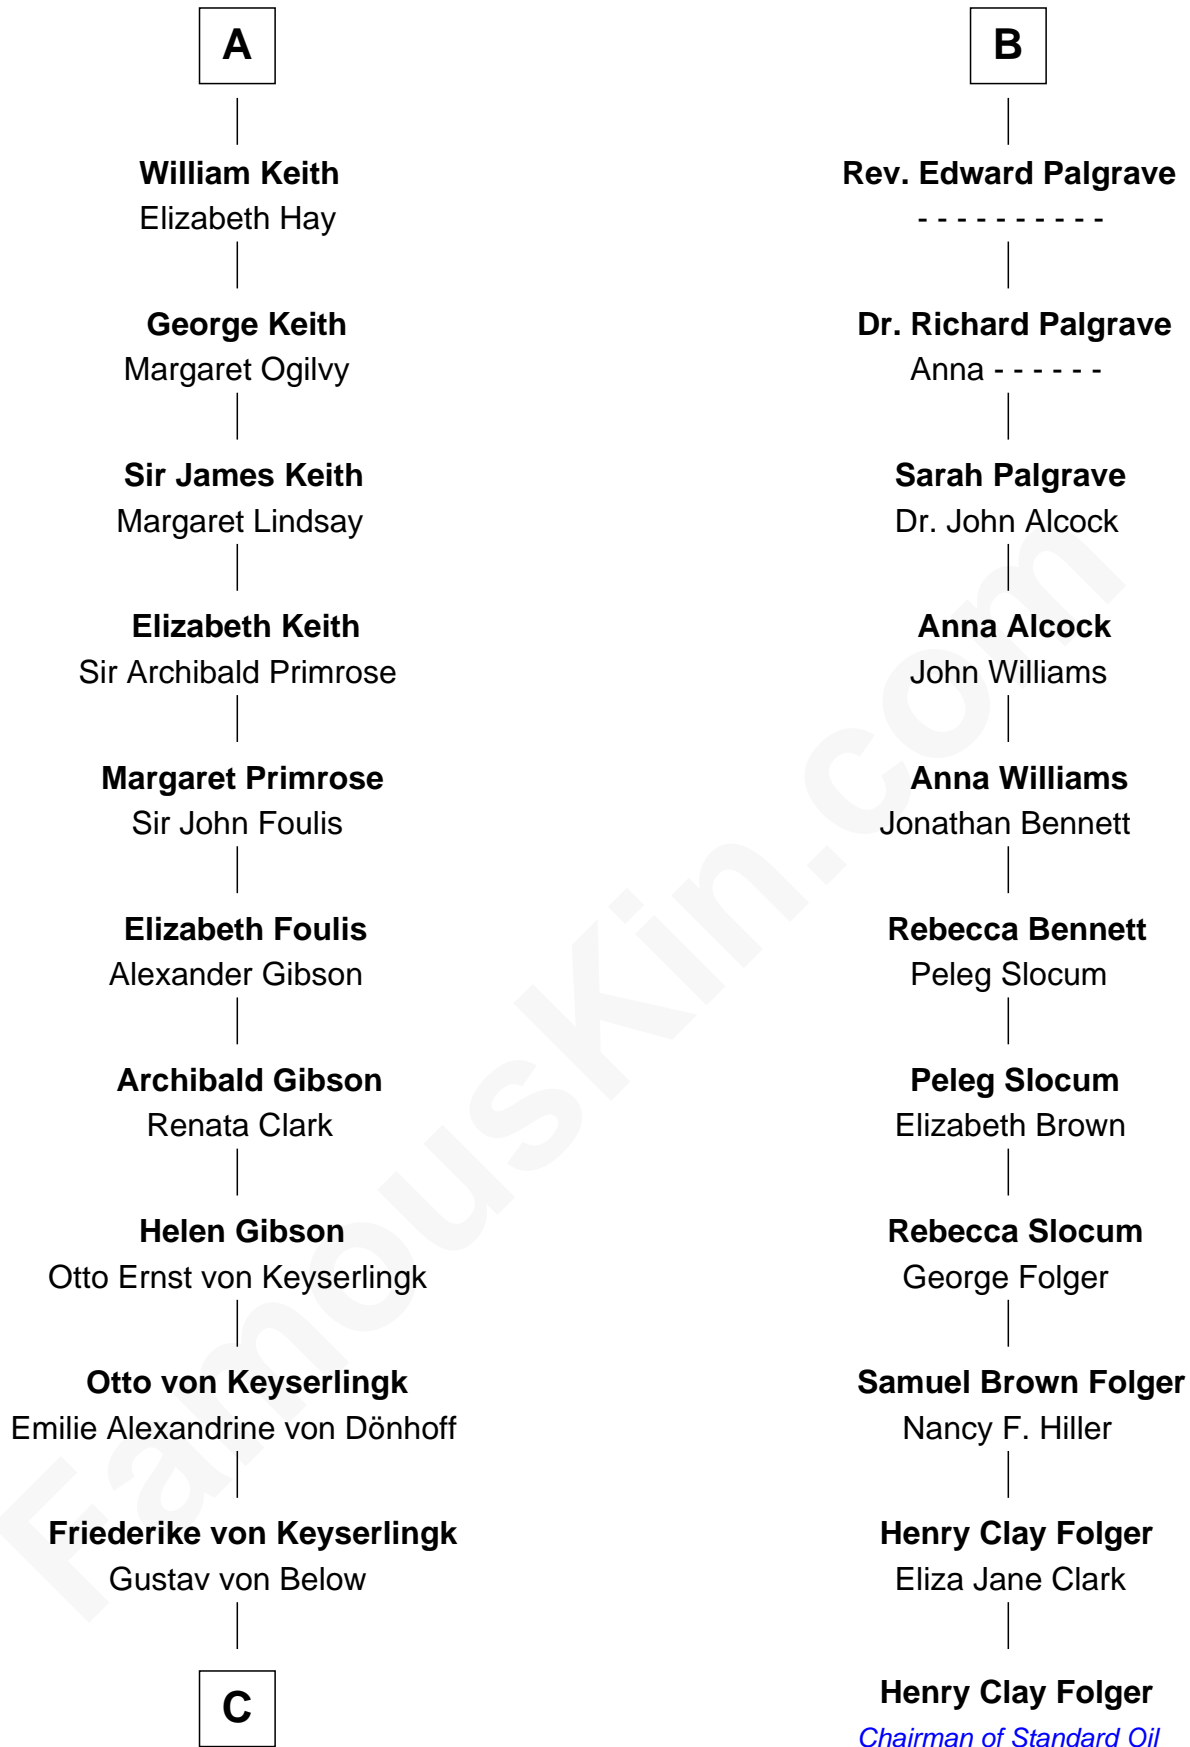

FamousKin.com
Relationship Chart of
Wernher von Braun
Rocket Scientist

17th cousin 3 times removed of

Henry Clay Folger

Founder of Folger Shakespeare Library and Chairman of Standard Oil

C

—
Karl Emil Gustav von Below

Eleonore Melitta Behrend

—
Marie Eleonore Dorothea von Below

Wernher von Quistorp

—
Emmy von Quistorp

Magnus von Braun

—
Wernher von Braun

Rocket Scientist