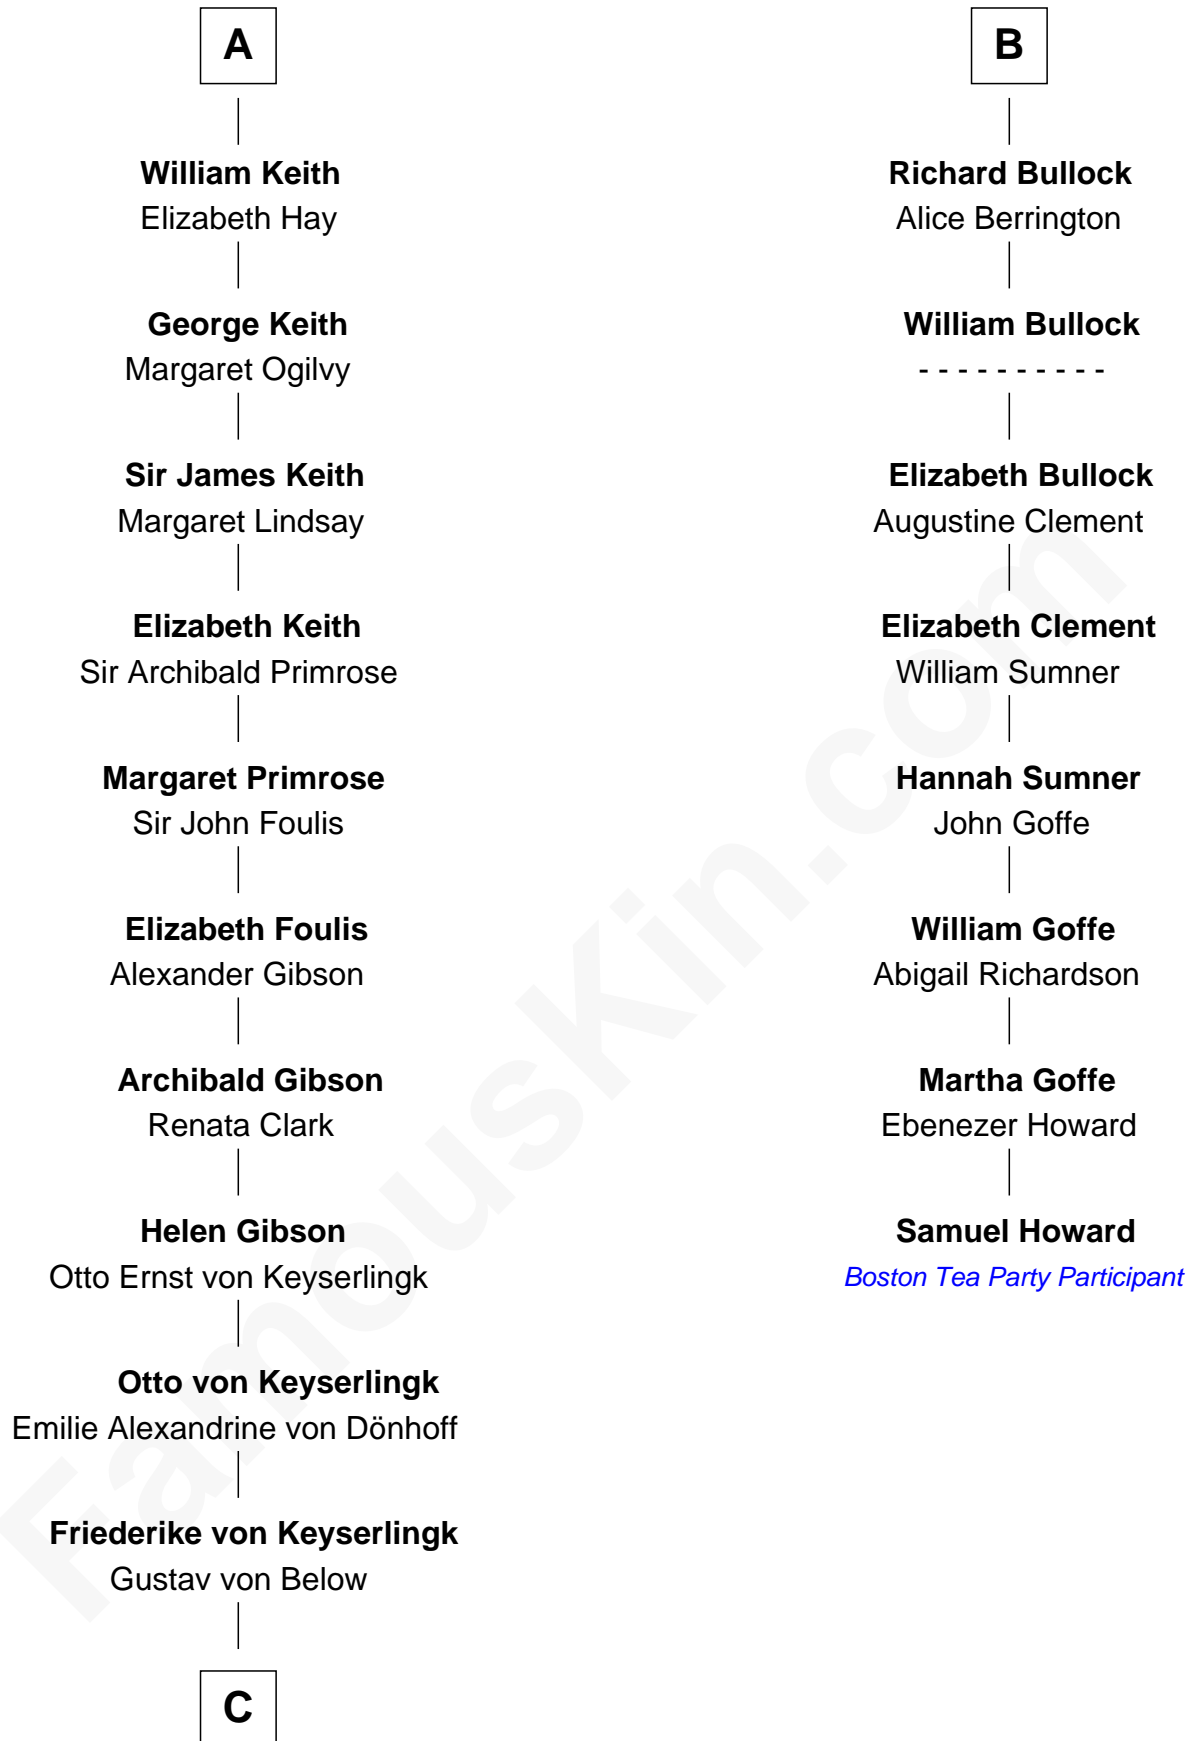

FamousKin.com
Relationship Chart of
Wernher von Braun
Rocket Scientist

14th cousin 6 times removed of

Samuel Howard
Boston Tea Party Participant

C

—
Karl Emil Gustav von Below

Eleonore Melitta Behrend

—
Marie Eleonore Dorothea von Below

Wernher von Quistorp

—
Emmy von Quistorp

Magnus von Braun

—
Wernher von Braun

Rocket Scientist