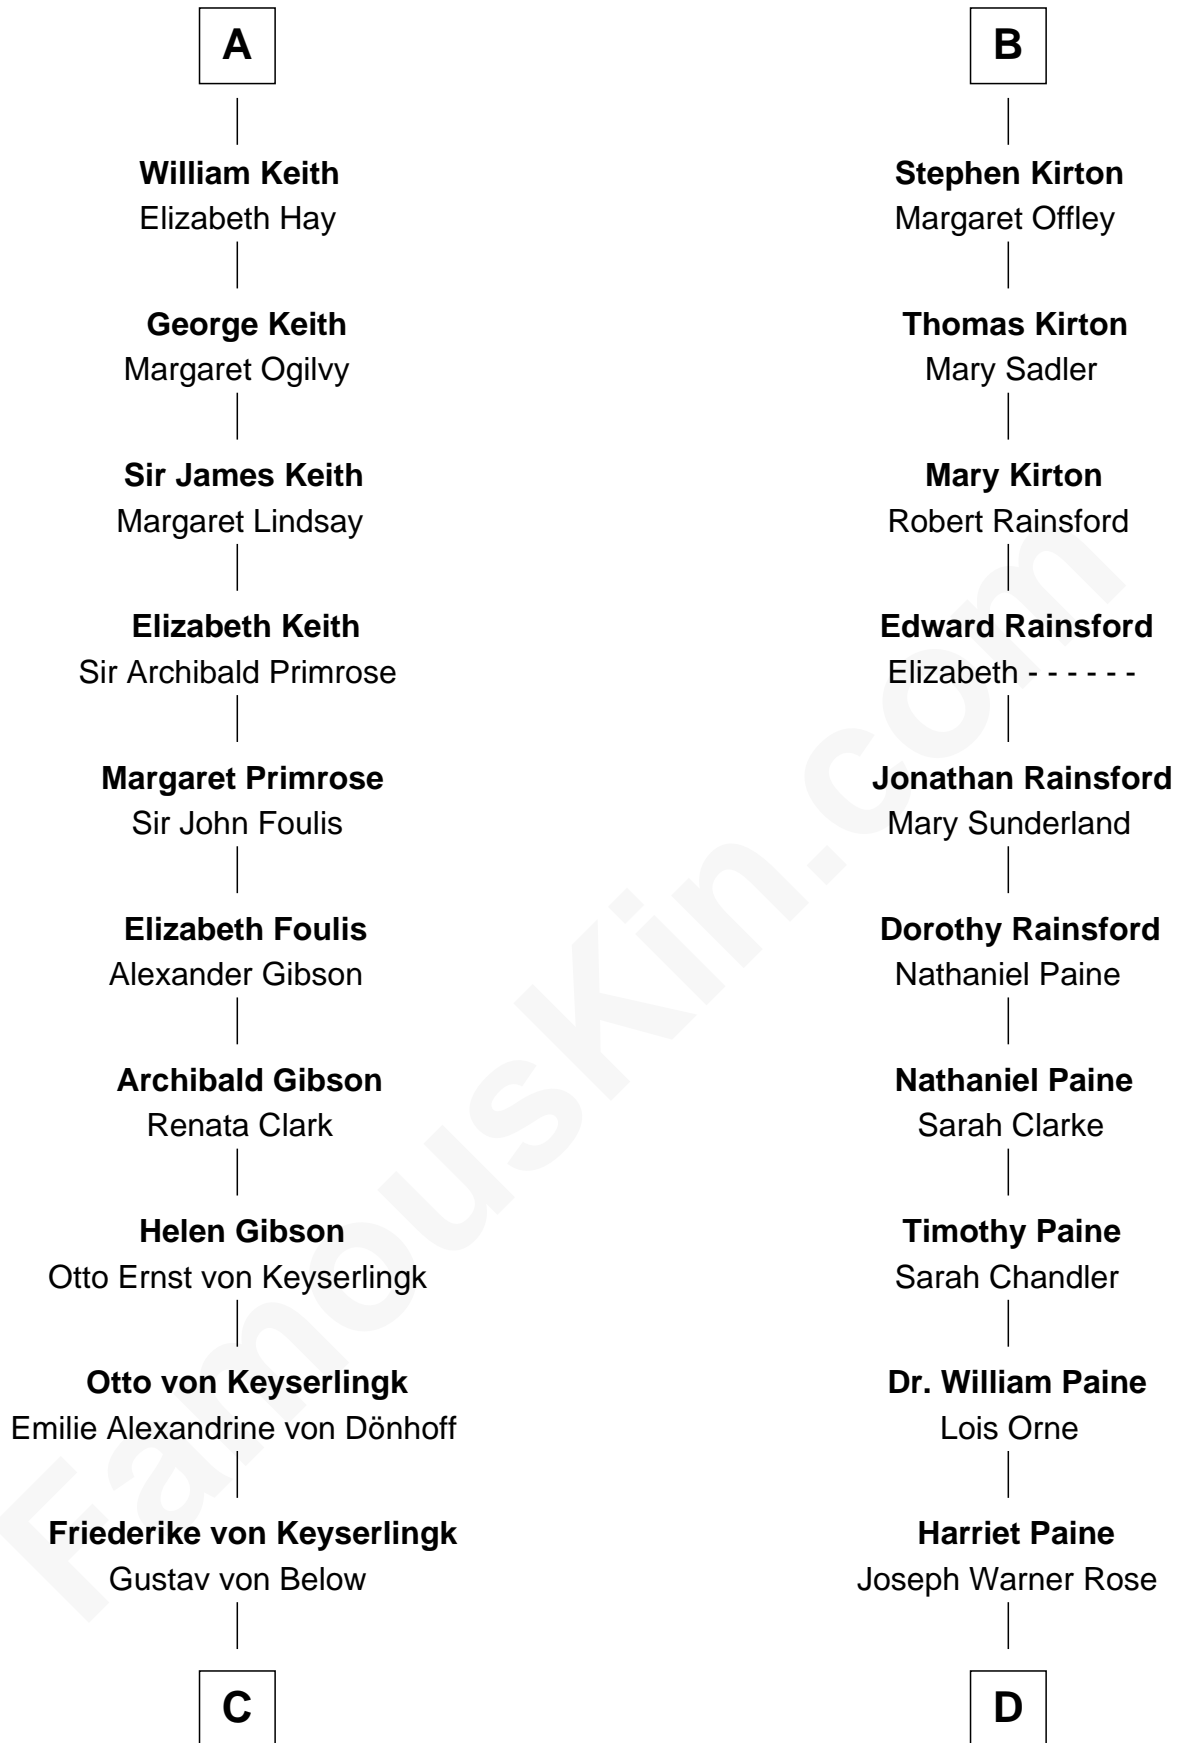

**FamousKin.com**  
**Relationship Chart of**  
**Wernher von Braun**  
*Rocket Scientist*

19th cousin 1 time removed of

**Alice (Lee) Roosevelt**  
*First Wife of President Theodore Roosevelt*

**C**

**Karl Emil Gustav von Below**

Eleonore Melitta Behrend

**Marie Eleonore Dorothea von Below**

Wernher von Quistorp

**Emmy von Quistorp**

Magnus von Braun

**Wernher von Braun**

*Rocket Scientist*

**D**

**Harriet Paine Rose**

John Clarke Lee

**George Cabot Lee**

Caroline Watts Haskell

**Alice (Lee) Roosevelt**

*Wife of President Theodore Roosevelt*