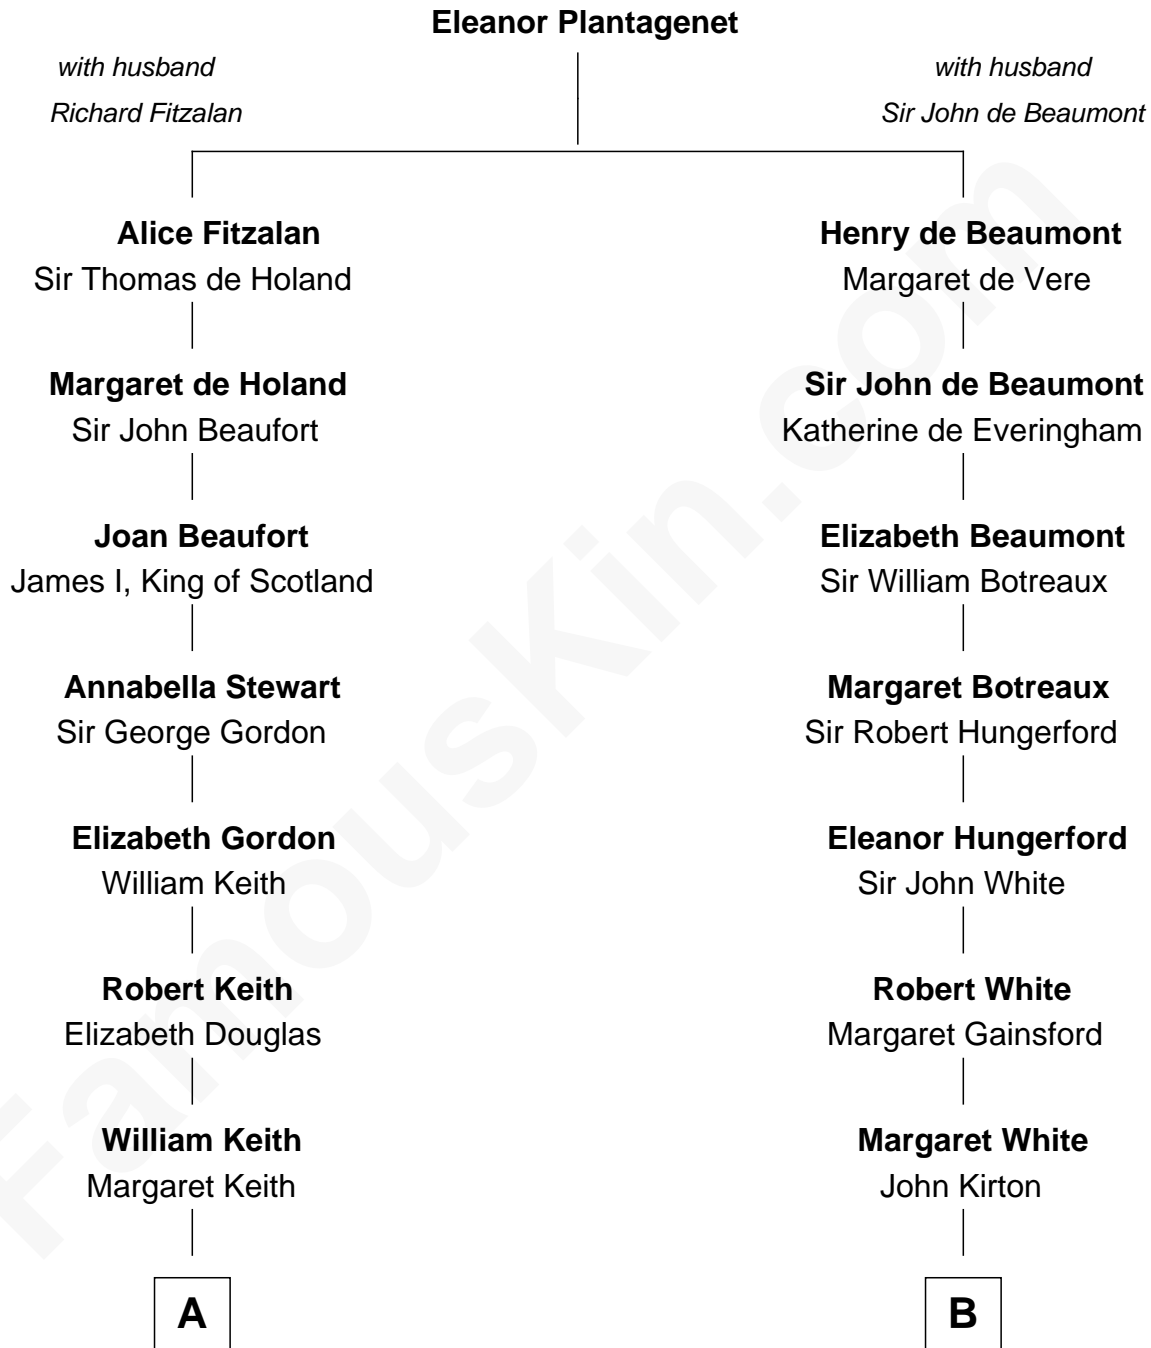

**FamousKin.com**  
**Relationship Chart of**  
**Wernher von Braun**  
*Rocket Scientist*

19th cousin 1 time removed of

**Alice (Lee) Roosevelt**  
*First Wife of President Theodore Roosevelt*

**C**

**Karl Emil Gustav von Below**

Eleonore Melitta Behrend

**Marie Eleonore Dorothea von Below**

Wernher von Quistorp

**Emmy von Quistorp**

Magnus von Braun

**Wernher von Braun**

*Rocket Scientist*

**D**

**Harriet Paine Rose**

John Clarke Lee

**George Cabot Lee**

Caroline Watts Haskell

**Alice (Lee) Roosevelt**

*Wife of President Theodore Roosevelt*