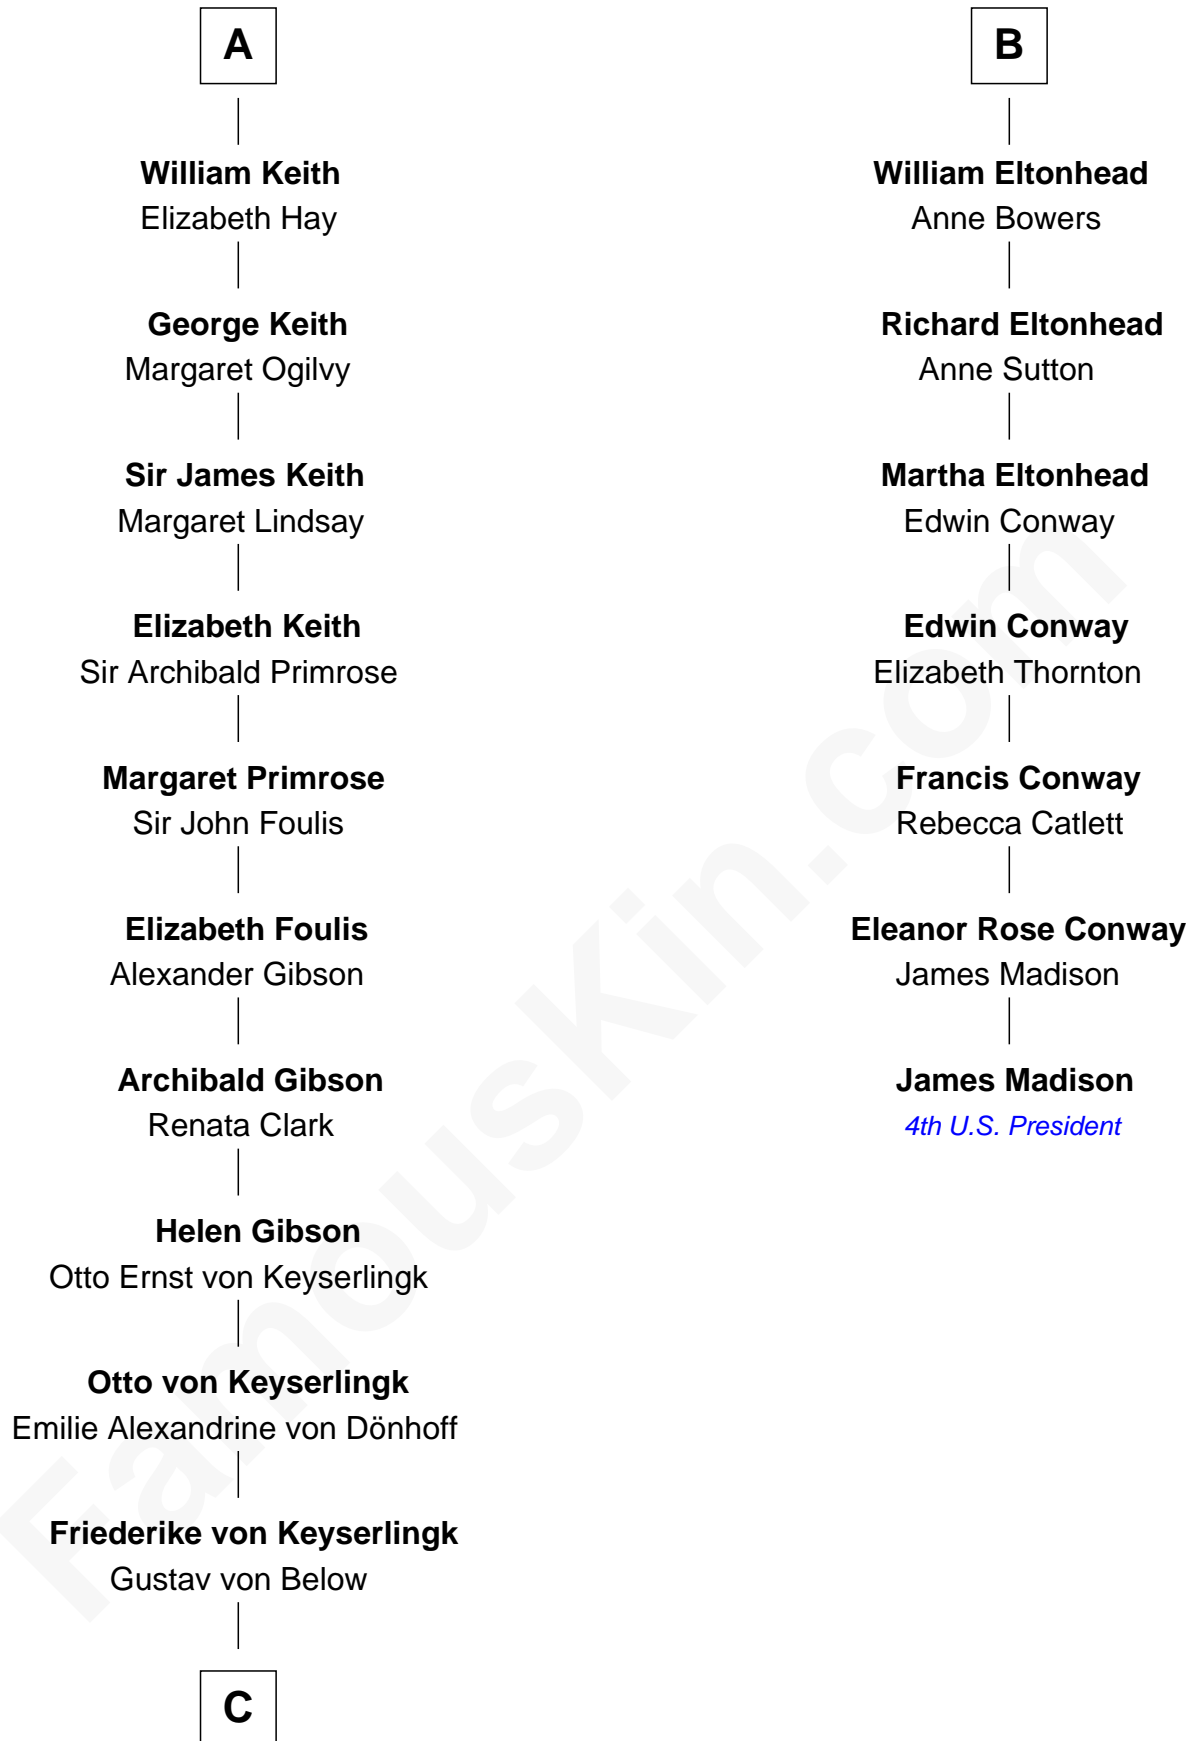

FamousKin.com
Relationship Chart of
Wernher von Braun
Rocket Scientist

13th cousin 7 times removed of

James Madison
4th U.S. President

Richard Fitzalan
 Eleanor Plantagenet

C

—
Karl Emil Gustav von Below

Eleonore Melitta Behrend

—
Marie Eleonore Dorothea von Below

Wernher von Quistorp

—
Emmy von Quistorp

Magnus von Braun

—
Wernher von Braun

Rocket Scientist

FamousKin.com