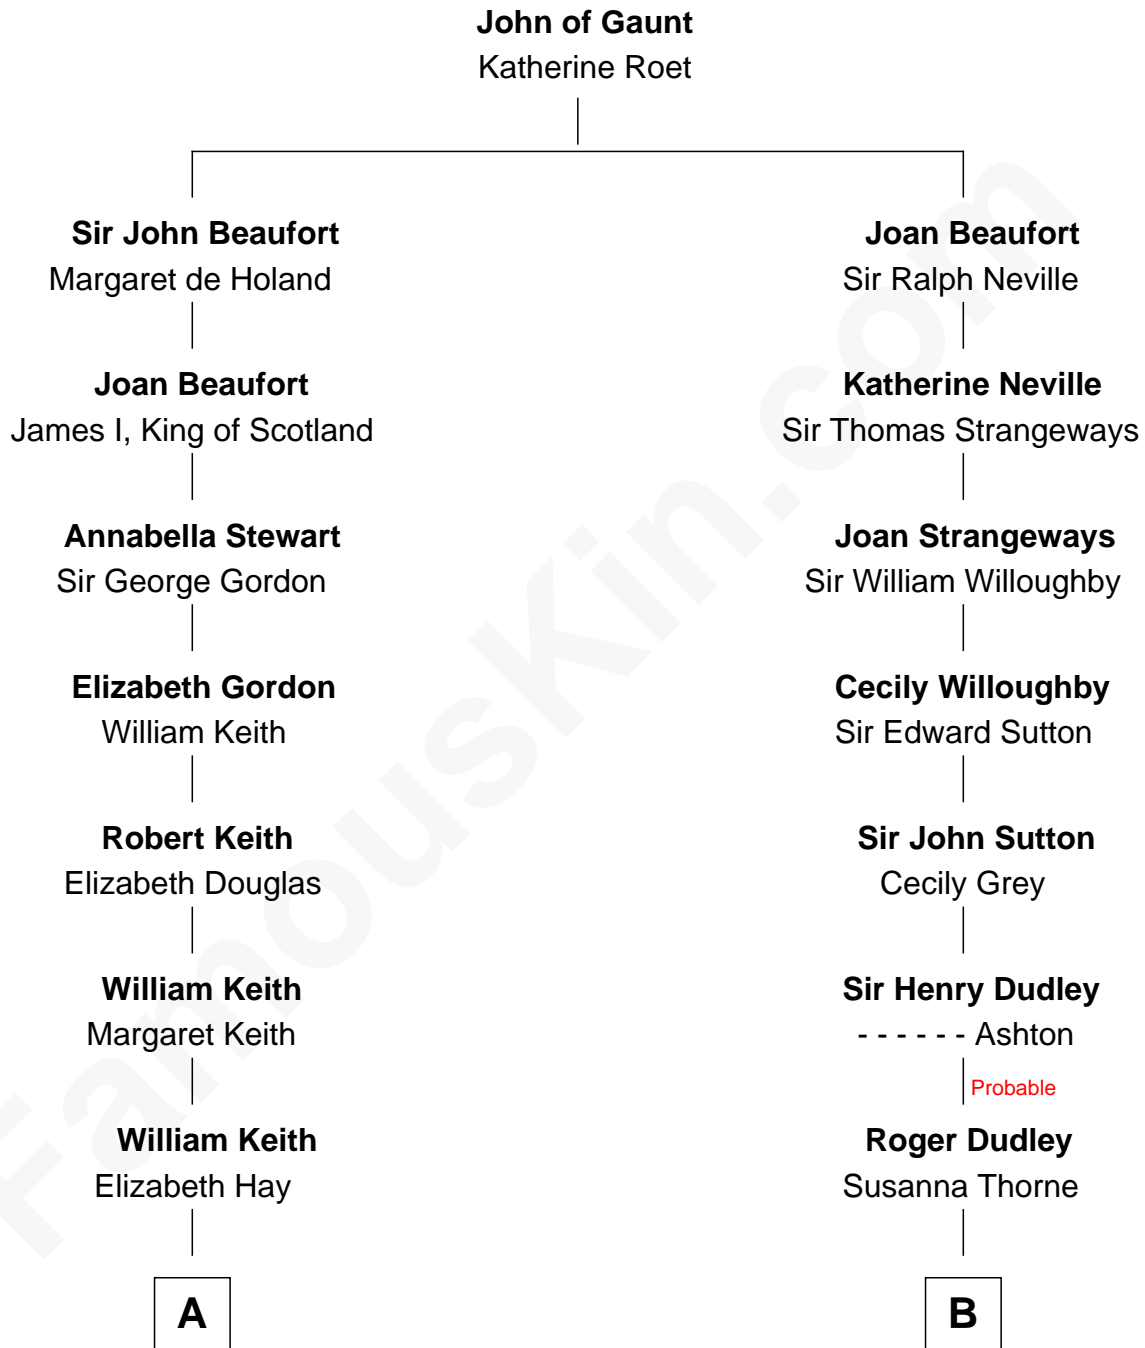

FamousKin.com

Relationship Chart of

Wernher von Braun

Rocket Scientist

18th cousin 1 time removed of

Bill Weld

68th Governor of Massachusetts

C

Marie Eleonore Dorothea von Below

Wernher von Quistorp

Emmy von Quistorp

Magnus von Braun

Wernher von Braun

Rocket Scientist

D

David Weld

Mary Blake Nichols

Bill Weld

68th Governor of Massachusetts

FamousKin.com