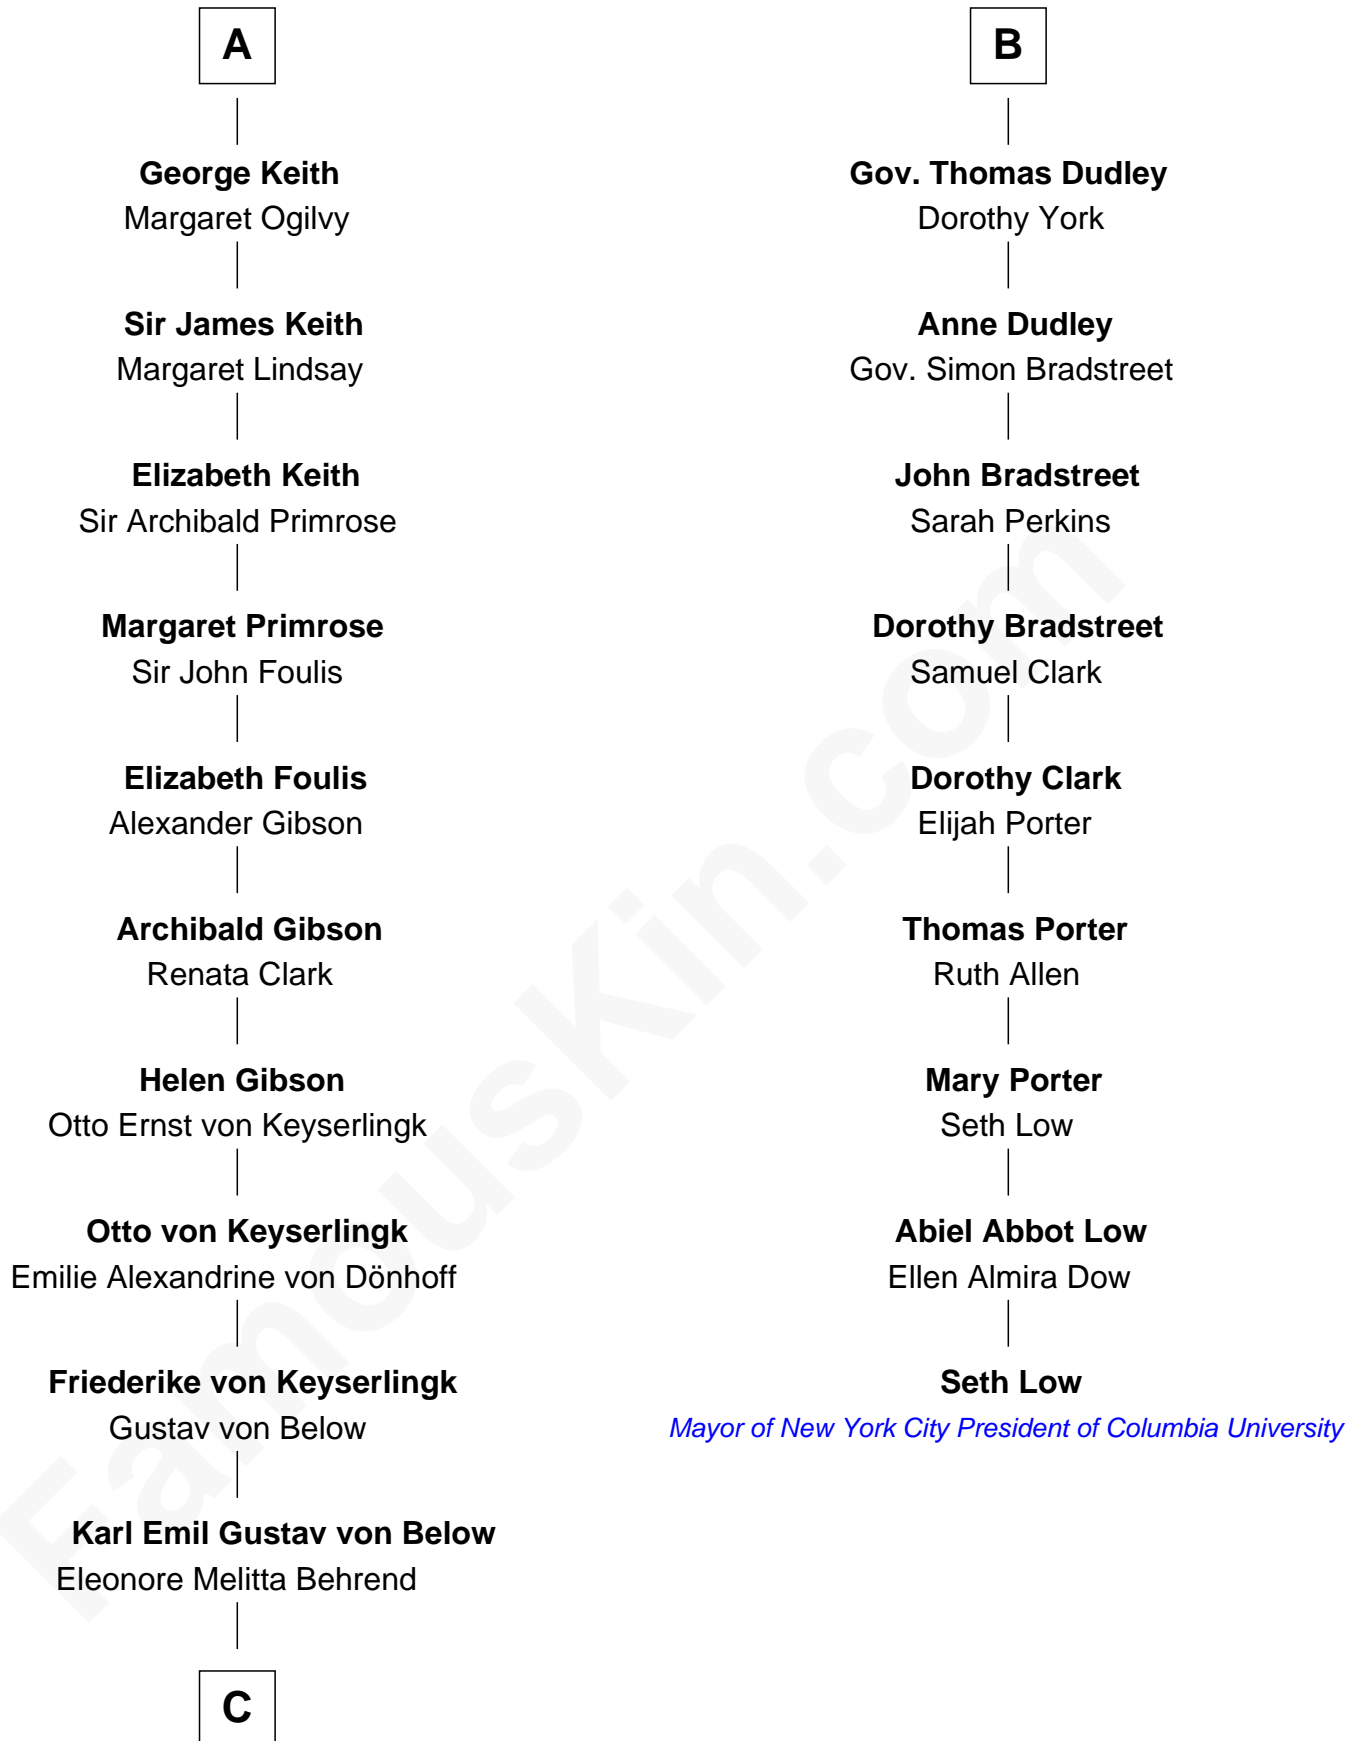

FamousKin.com
Relationship Chart of
Wernher von Braun
Rocket Scientist

15th cousin 4 times removed of

Seth Low

Mayor of New York City President of Columbia University

John of Gaunt
 Katherine Roet

C

Marie Eleonore Dorothea von Below

Wernher von Quistorp

Emmy von Quistorp

Magnus von Braun

Wernher von Braun

Rocket Scientist

FamousKin.com