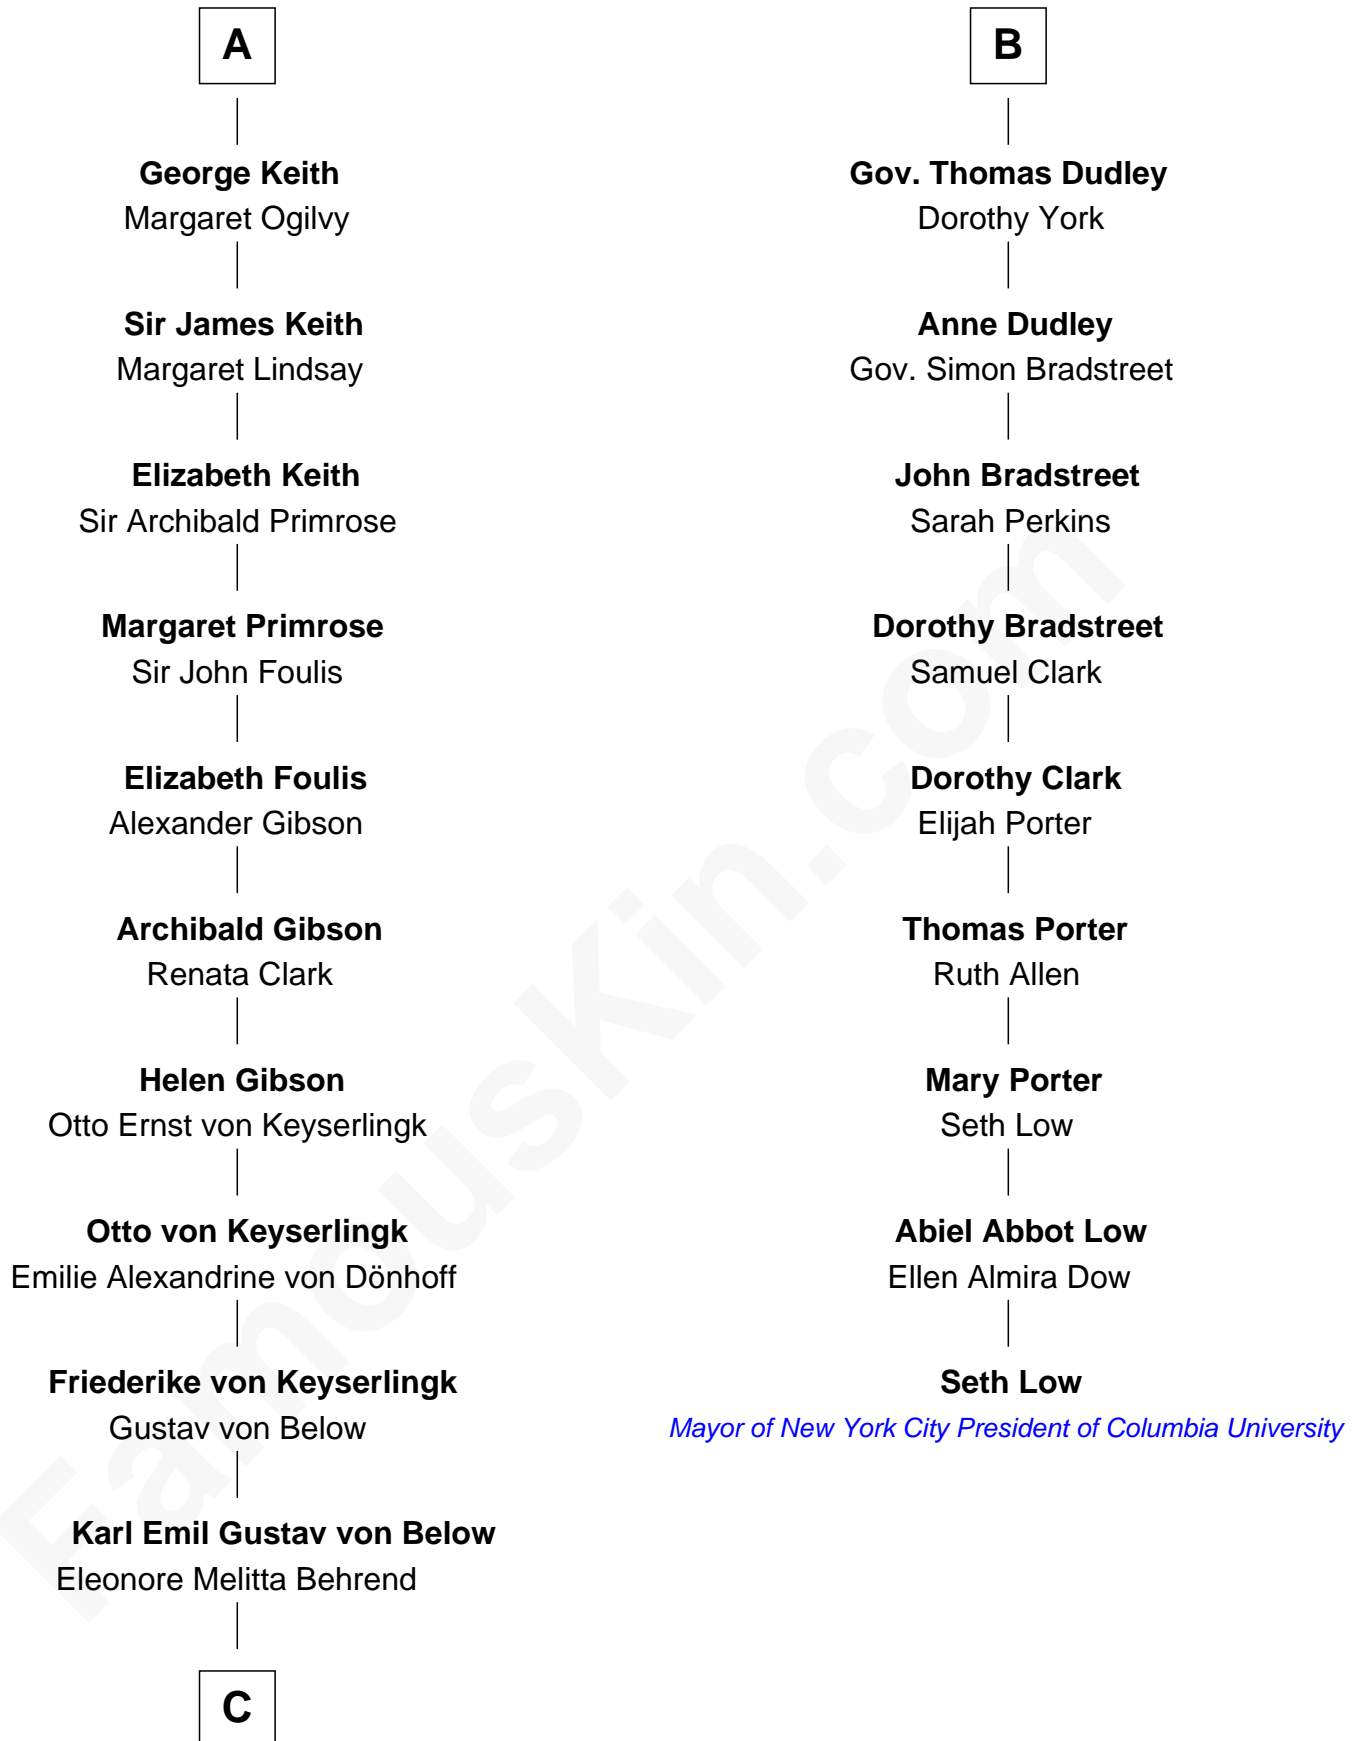

FamousKin.com
Relationship Chart of
Wernher von Braun
Rocket Scientist

15th cousin 4 times removed of

Seth Low

Mayor of New York City President of Columbia University

Sir Thomas de Holand

Alice Fitzalan

C

Marie Eleonore Dorothea von Below

Wernher von Quistorp

Emmy von Quistorp

Magnus von Braun

Wernher von Braun

Rocket Scientist

FamousKin.com