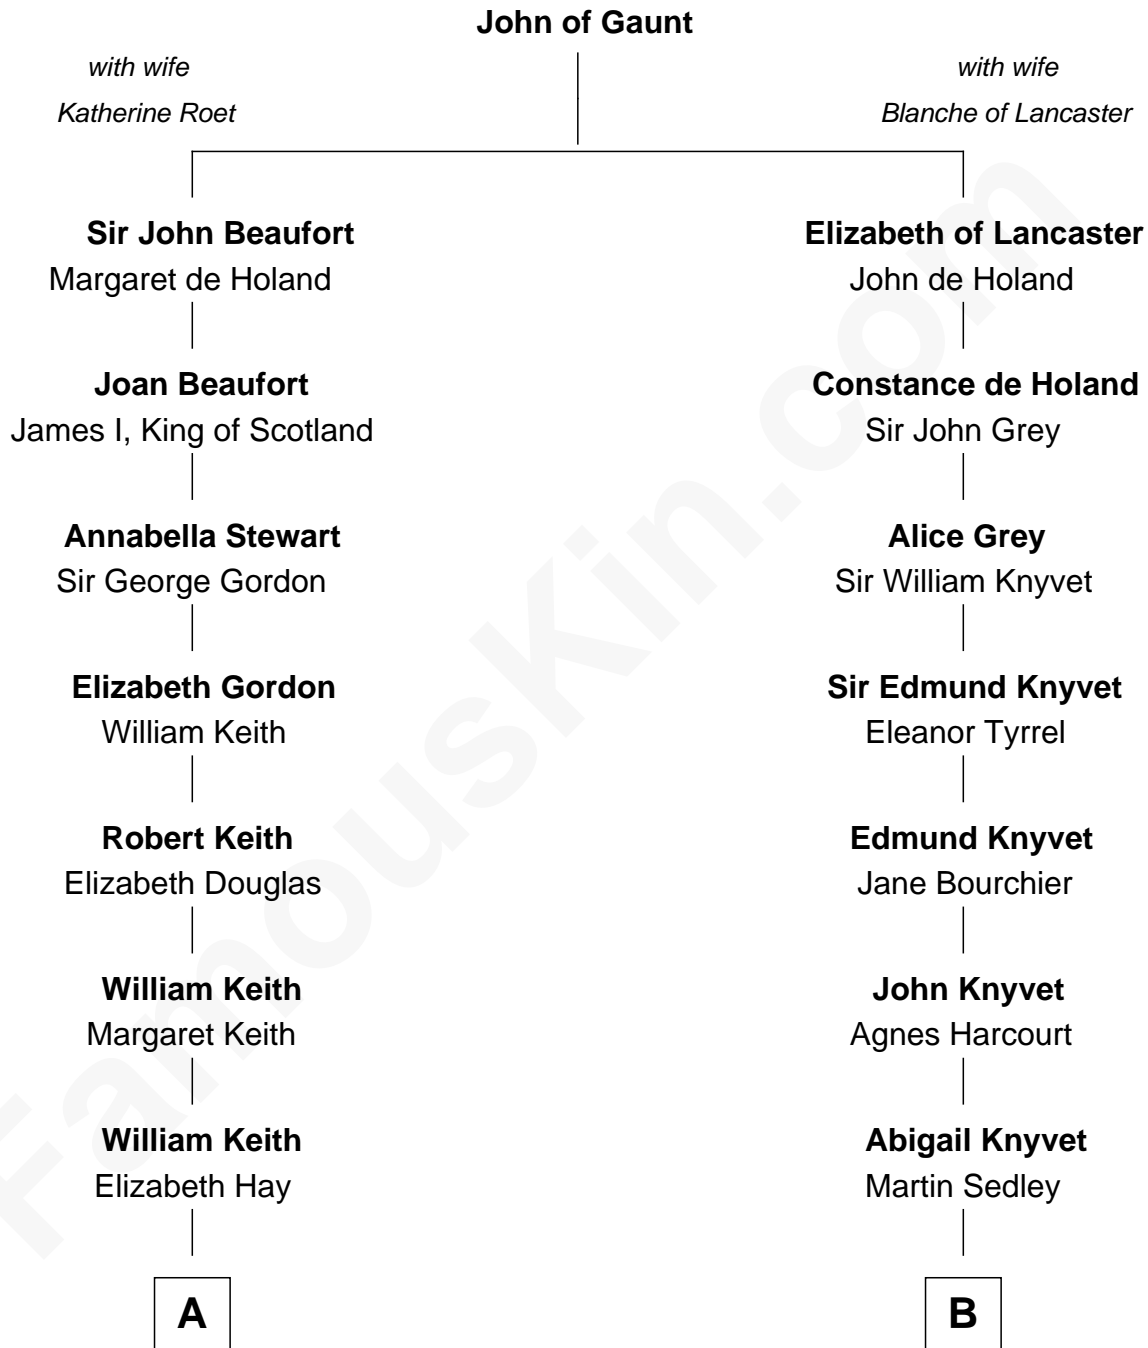

FamousKin.com
Relationship Chart of
Wernher von Braun
Rocket Scientist

16th cousin 3 times removed of
Leverett Saltonstall
55th Governor of Massachusetts

C

Marie Eleonore Dorothea von Below

Wernher von Quistorp

Emmy von Quistorp

Magnus von Braun

Wernher von Braun

Rocket Scientist

FamousKin.com