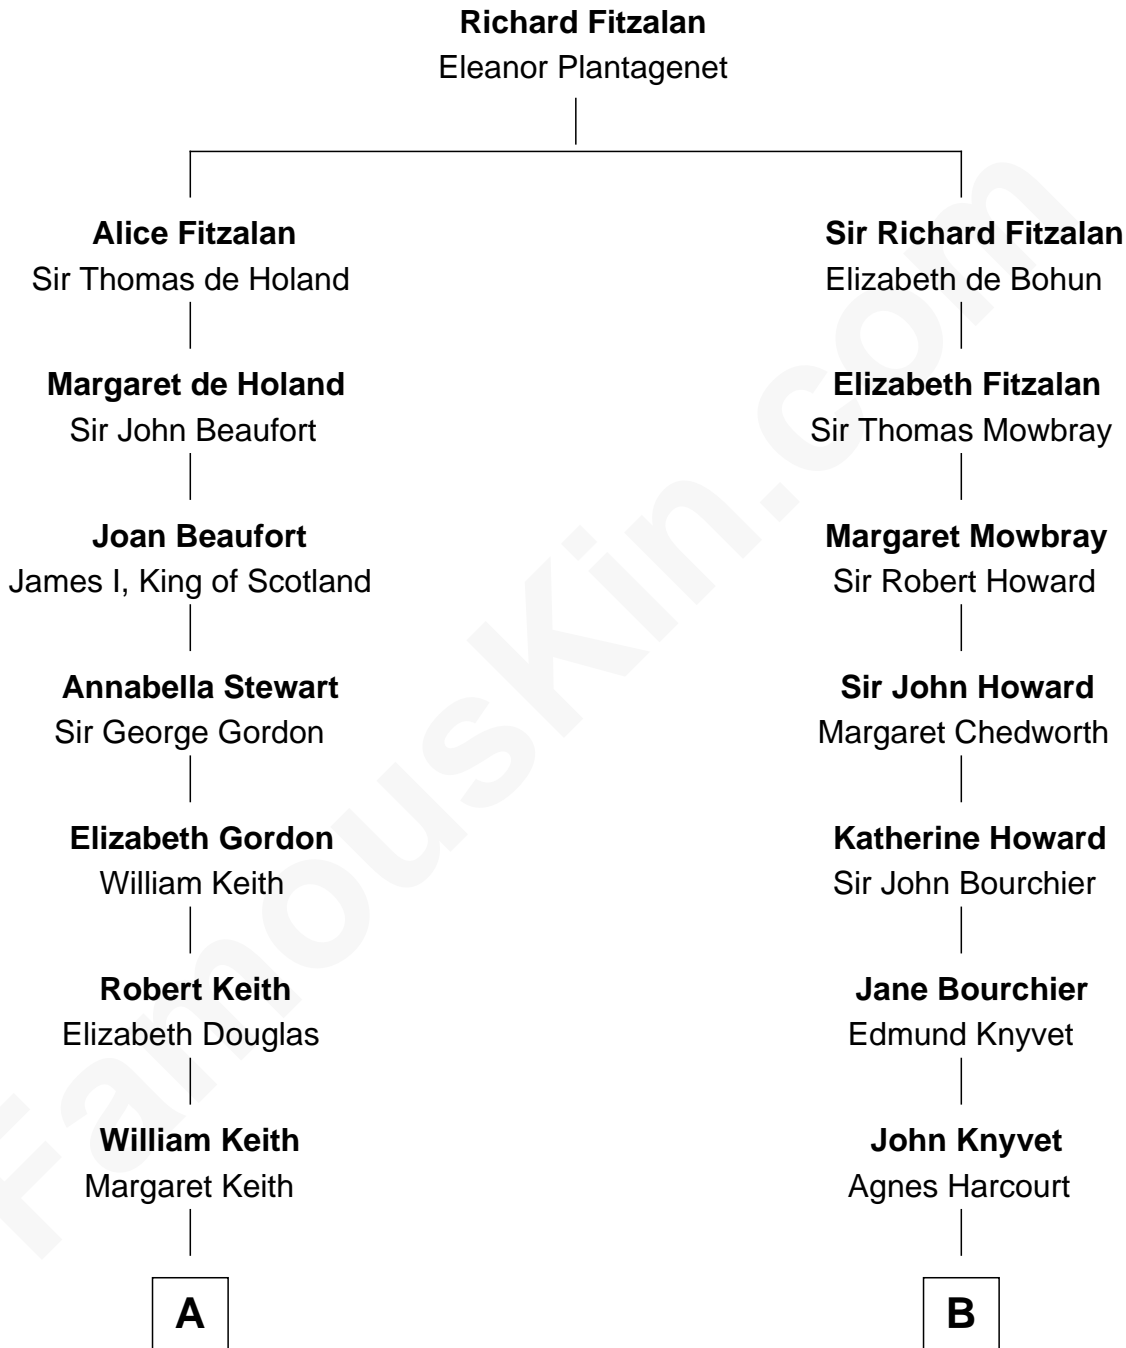

FamousKin.com
Relationship Chart of
Wernher von Braun
Rocket Scientist

17th cousin 3 times removed of
Leverett Saltonstall
55th Governor of Massachusetts

C

—
Karl Emil Gustav von Below

Eleonore Melitta Behrend

—
Marie Eleonore Dorothea von Below

Wernher von Quistorp

—
Emmy von Quistorp

Magnus von Braun

—
Wernher von Braun

Rocket Scientist

FamousKin.com