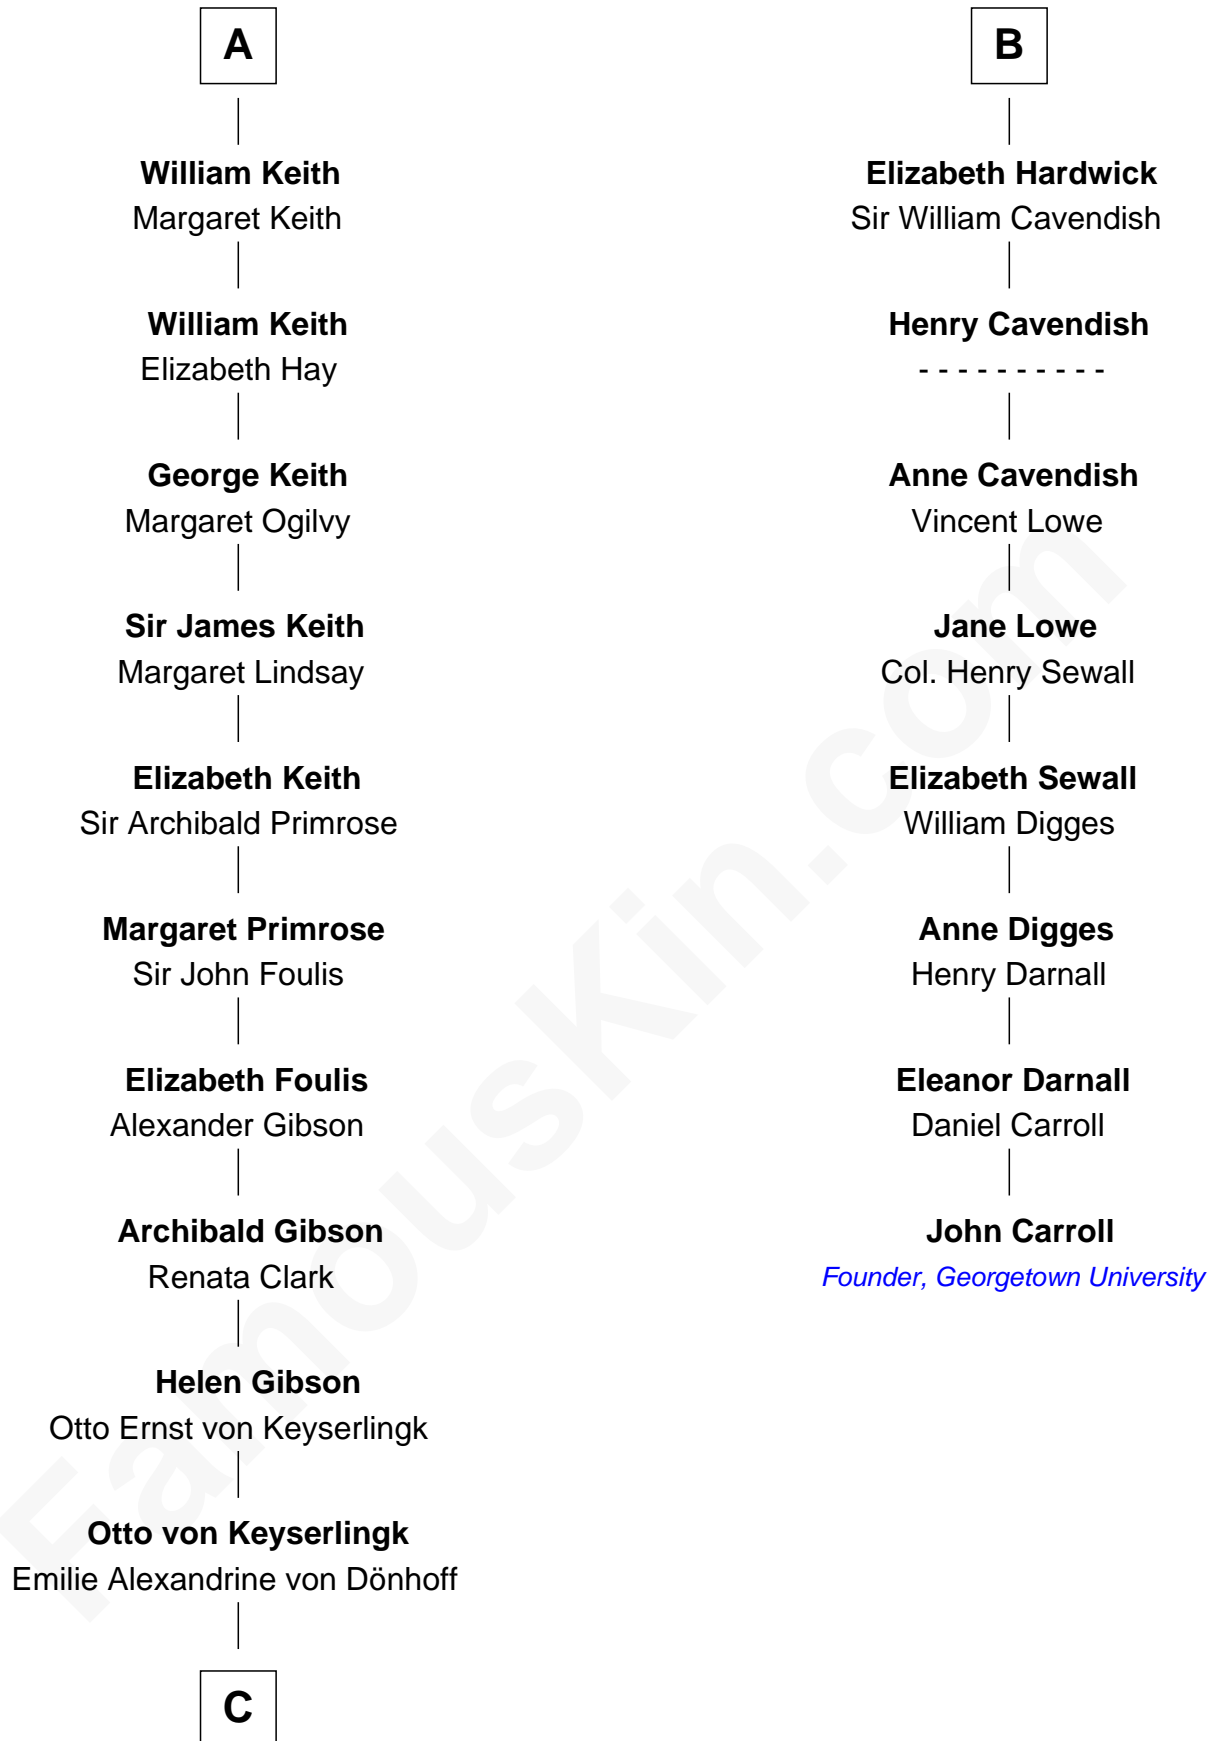

FamousKin.com
Relationship Chart of
Wernher von Braun
Rocket Scientist

14th cousin 7 times removed of
John Carroll
Founder of Georgetown University

C

—
Friederike von Keyserlingk

Gustav von Below

—
Karl Emil Gustav von Below

Eleonore Melitta Behrend

—
Marie Eleonore Dorothea von Below

Wernher von Quistorp

—
Emmy von Quistorp

Magnus von Braun

—
Wernher von Braun

Rocket Scientist

FamousKin.com