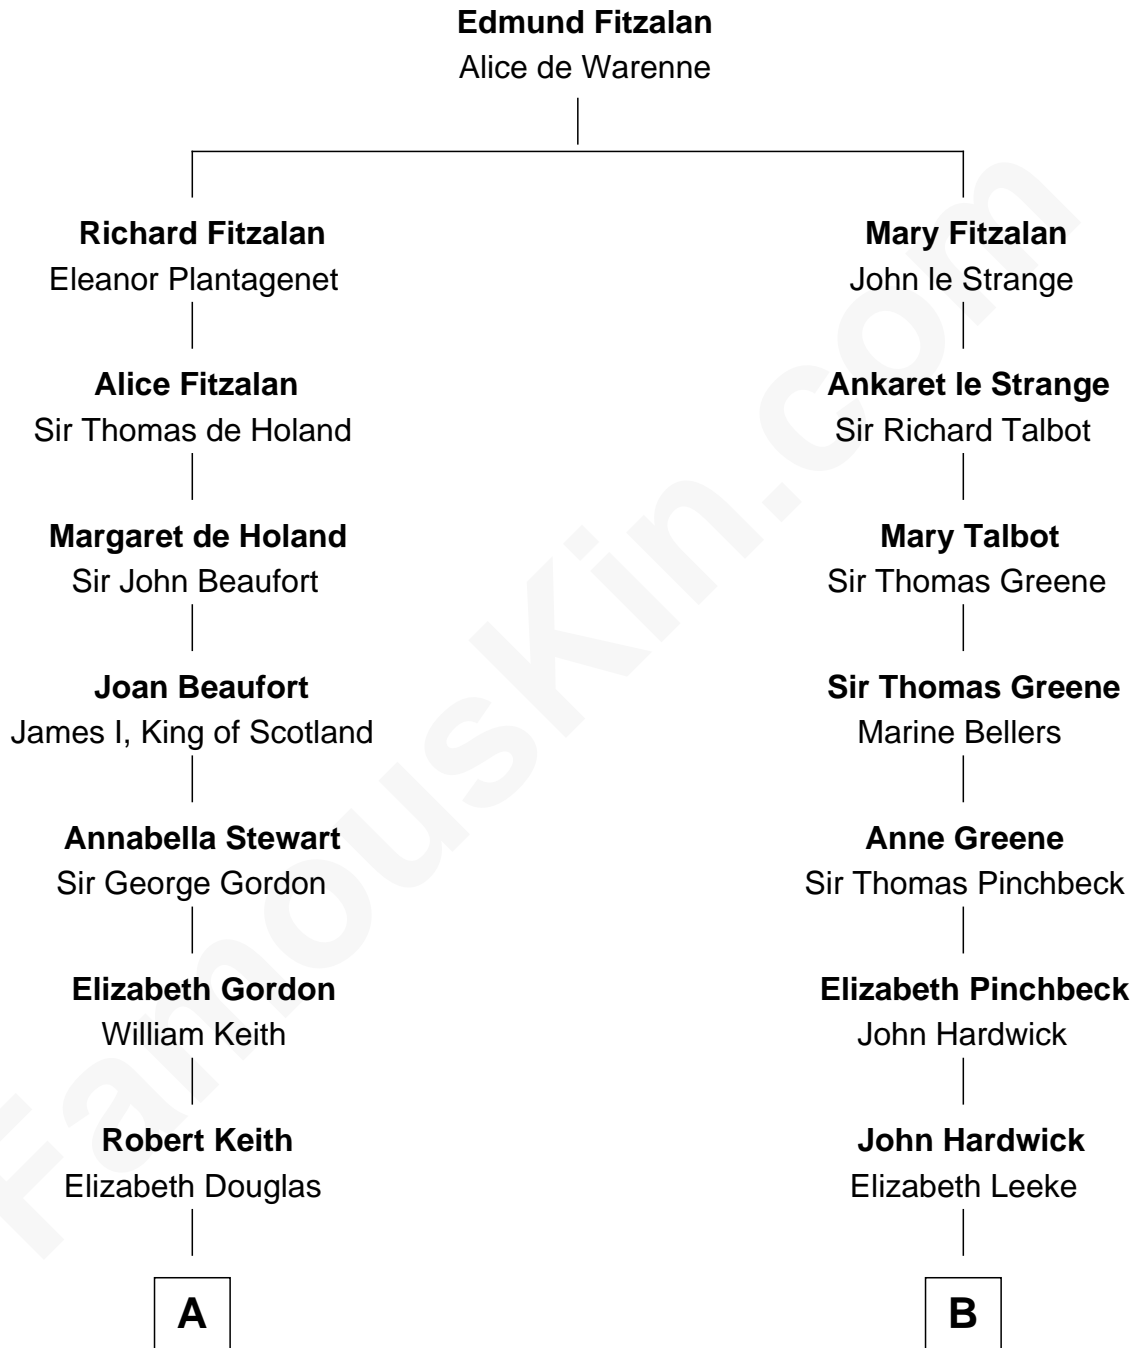

FamousKin.com
Relationship Chart of
Wernher von Braun
Rocket Scientist

14th cousin 7 times removed of
John Carroll
Founder of Georgetown University

C

—
Friederike von Keyserlingk

Gustav von Below

—
Karl Emil Gustav von Below

Eleonore Melitta Behrend

—
Marie Eleonore Dorothea von Below

Wernher von Quistorp

—
Emmy von Quistorp

Magnus von Braun

—
Wernher von Braun

Rocket Scientist

FamousKin.com