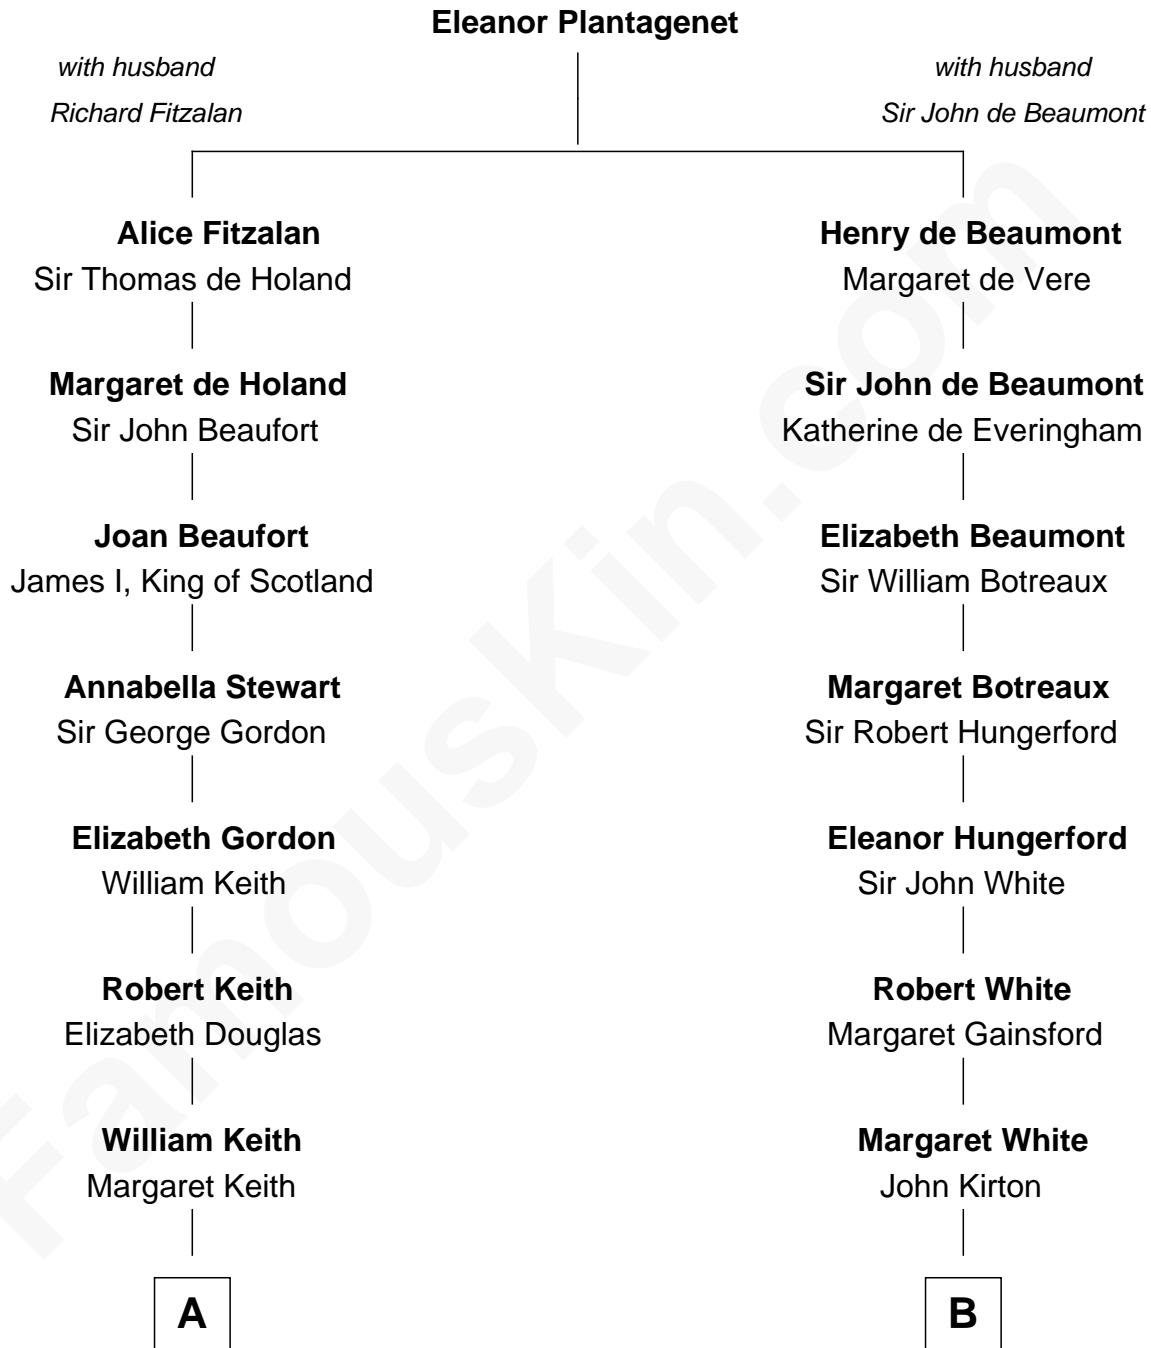

FamousKin.com
Relationship Chart of
Wernher von Braun
Rocket Scientist

19th cousin 1 time removed of
Susana Ferrari Billinghurst
Argentine Aviation Pioneer

C

Karl Emil Gustav von Below

Eleonore Melitta Behrend

Marie Eleonore Dorothea von Below

Wernher von Quistorp

Emmy von Quistorp

Magnus von Braun

Wernher von Braun

Rocket Scientist

D

Lisandro Billinghurst

Ana Kidd

Rosa Laureana Billinghurst

Alfredo Ferrari

Susana Ferrari Billinghurst

Argentine Aviation Pioneer

FamousKin.com