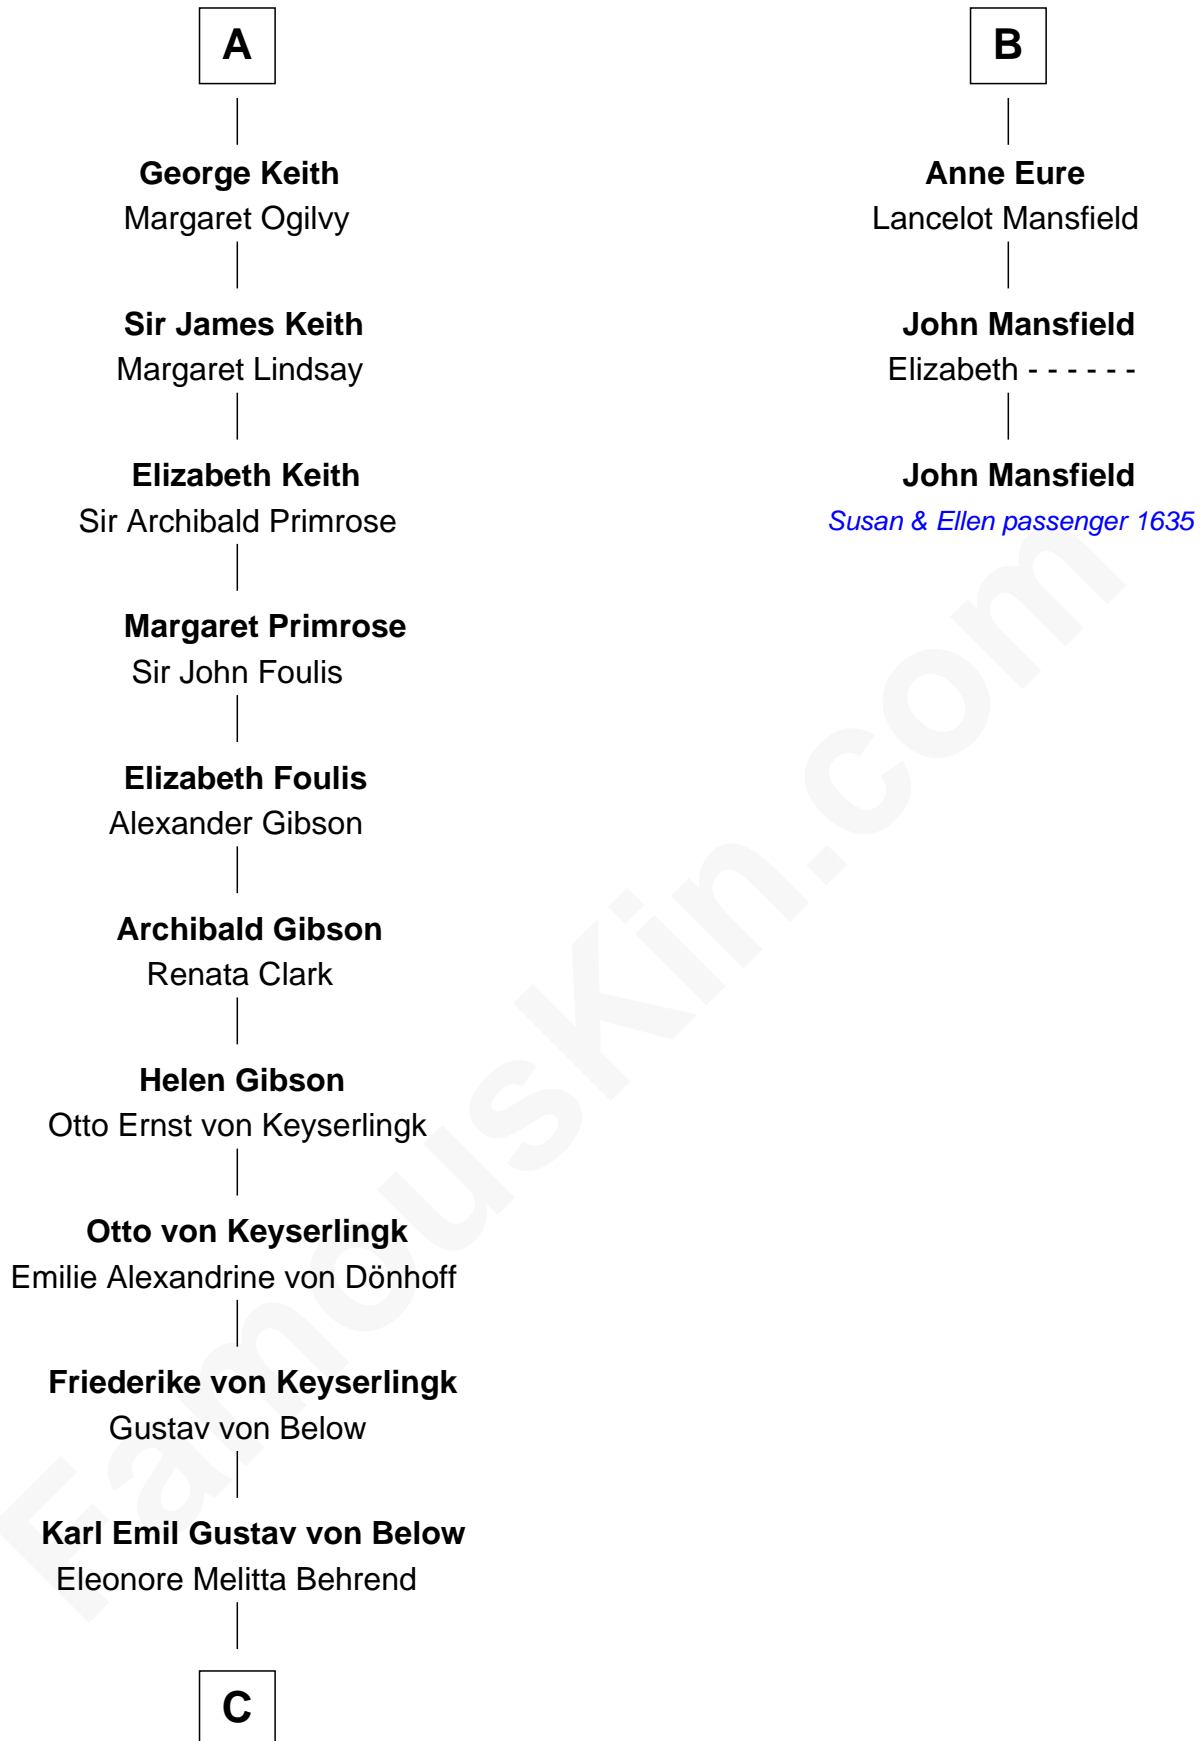

FamousKin.com
Relationship Chart of
Wernher von Braun
Rocket Scientist

9th cousin 10 times removed of

John Mansfield
(c1601 - 1674) Susan & Ellen passenger 1635

John of Gaunt
 Katherine Roet

C

Marie Eleonore Dorothea von Below