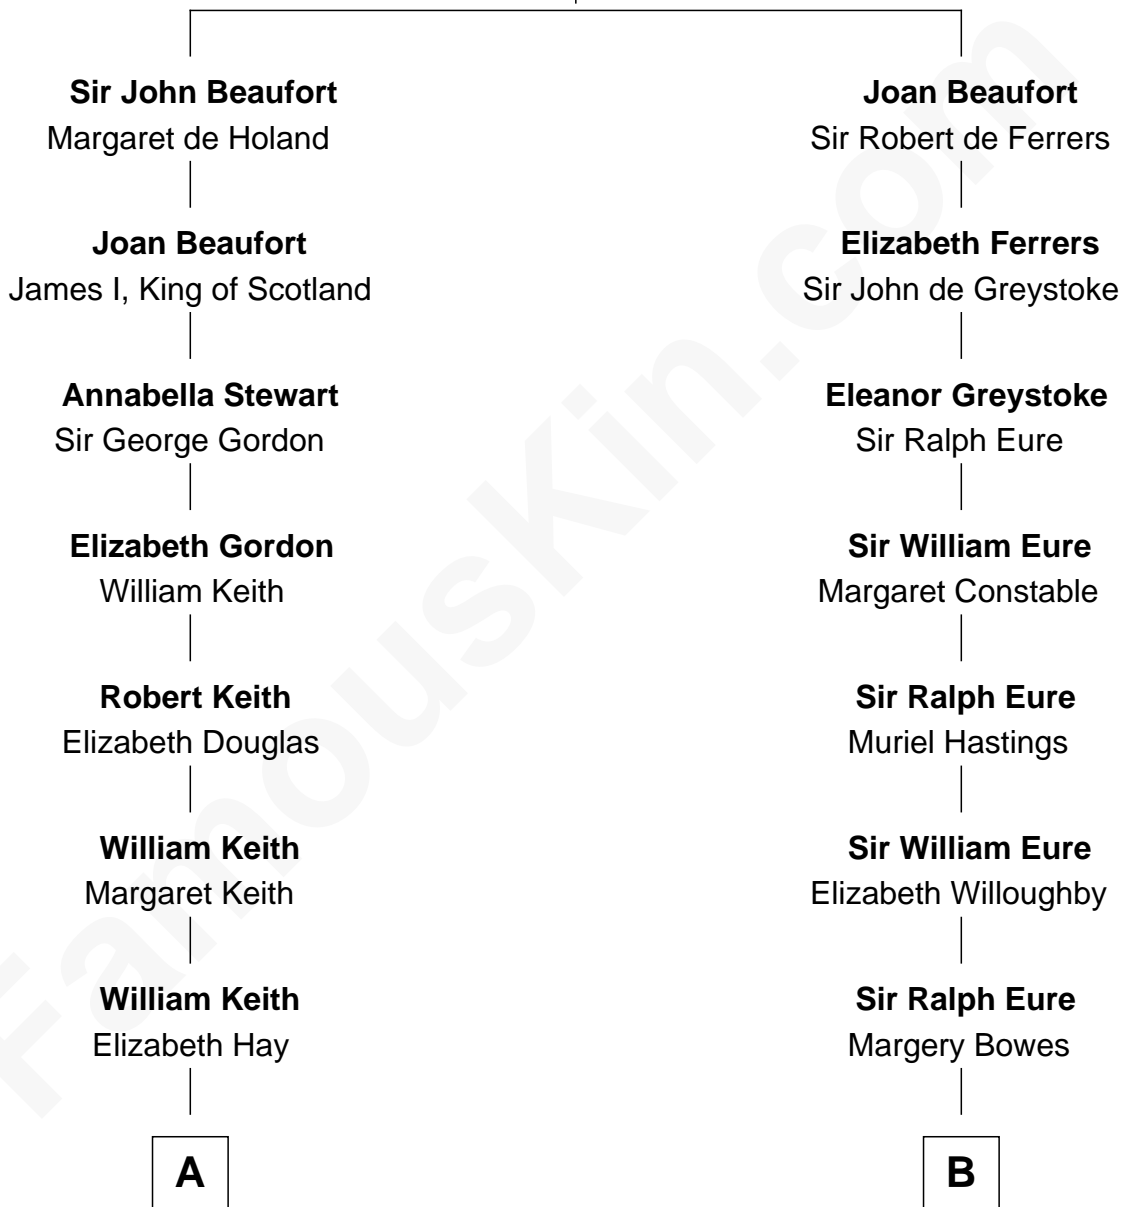

FamousKin.com
Relationship Chart of
Wernher von Braun
Rocket Scientist

9th cousin 10 times removed of

John Mansfield
(c1601 - 1674) Susan & Ellen passenger 1635

John of Gaunt
 Katherine Roet

C

Marie Eleonore Dorothea von Below

Wernher von Quistorp

Emmy von Quistorp

Magnus von Braun

Wernher von Braun

Rocket Scientist

FamousKin.com