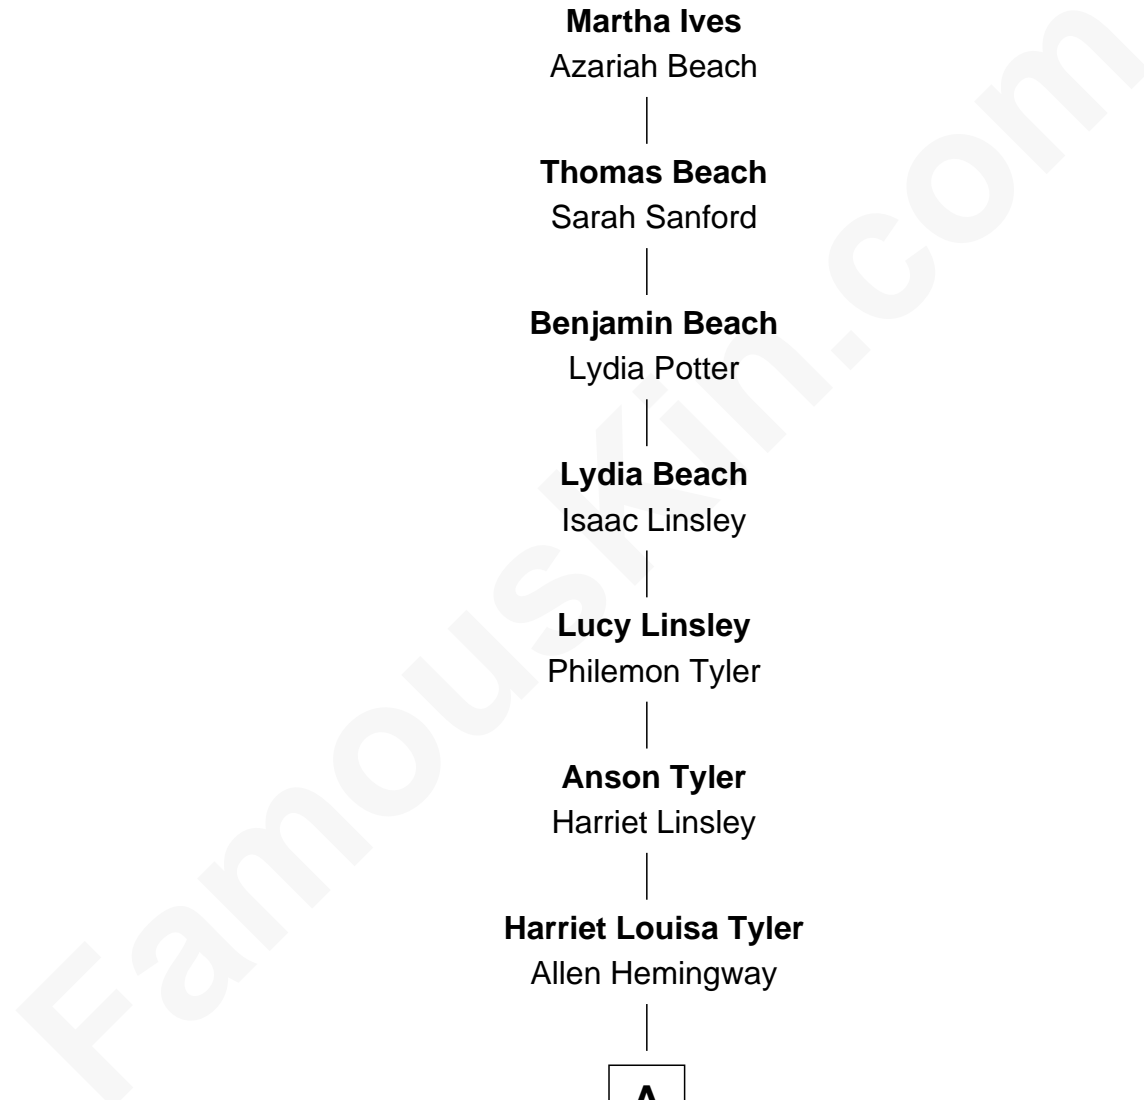

FamousKin.com Relationship Chart of

William Ives

(unk - c1648) Great Migration Immigrant 1639

8th Great-grandfather of

Ernest Hemingway

Author of The Sun Also Rises

William Ives

Hannah - - - - -

Lucy Linsley

Philemon Tyler

Anson Tyler

Harriet Linsley

Harriet Louisa Tyler

Allen Hemingway

A

A