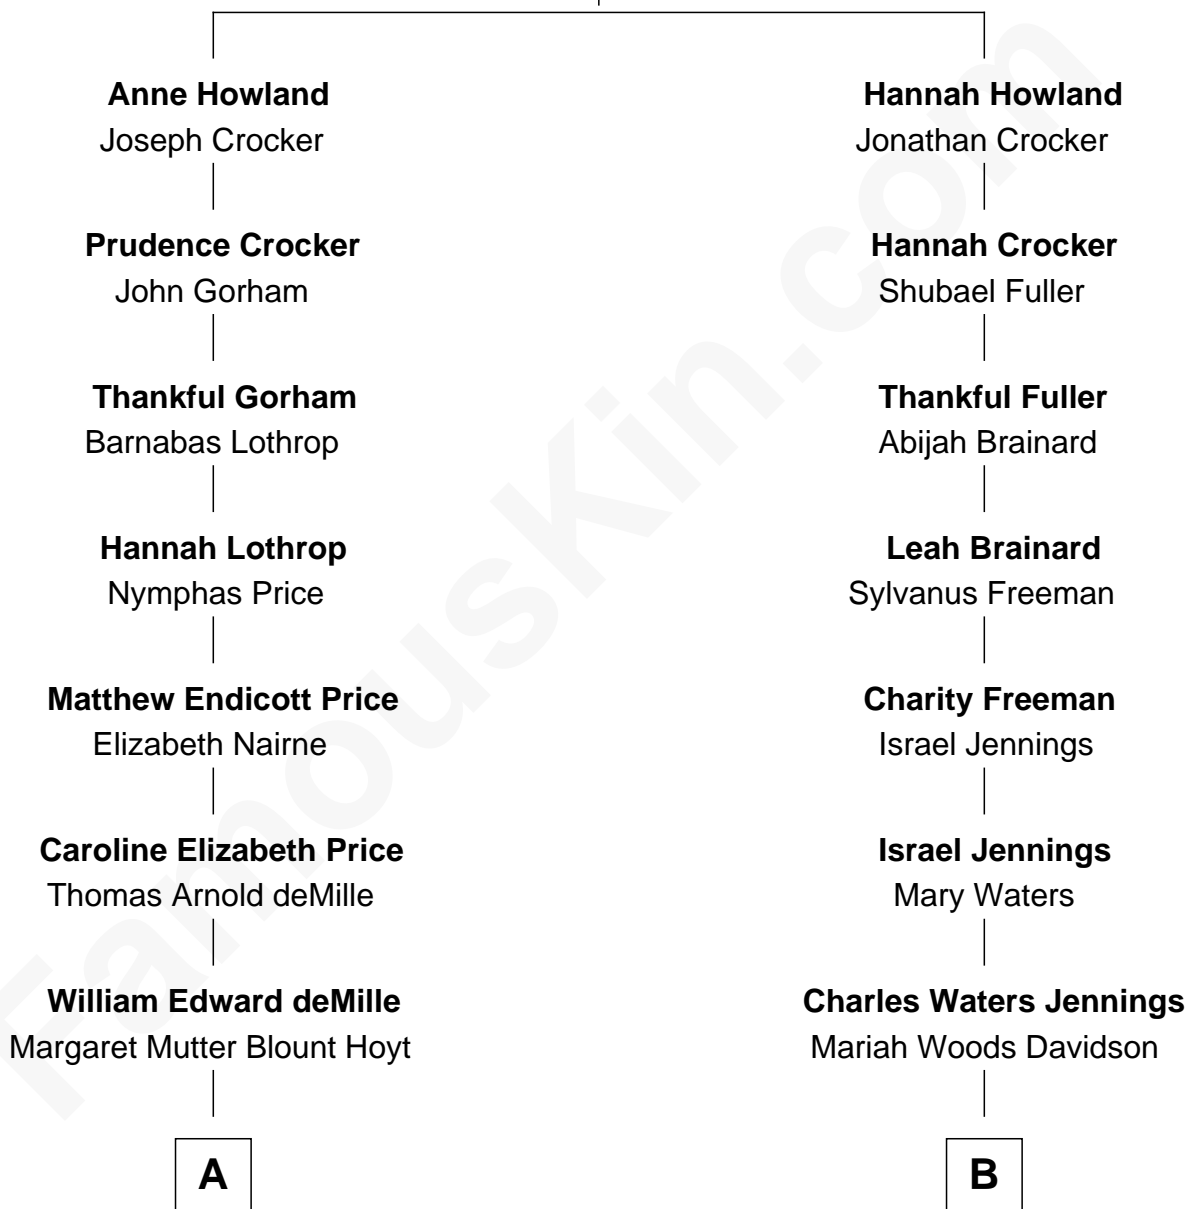

# FamousKin.com Relationship Chart of

**Cecil B. DeMille**

*American Film Director*

8th cousin of

**William Jennings Bryan**

*41st U.S. Secretary of State*

**John Howland**

Mary Lee

**A**

**Henry Churchill deMille**  
Matilda Beatrice Samuel

**Cecil B. DeMille**  
*American Film Director*

**B**

**Maria Elizabeth Jennings**  
Silas Lillard Bryan

**William Jennings Bryan**  
*41st U.S. Secretary of State*