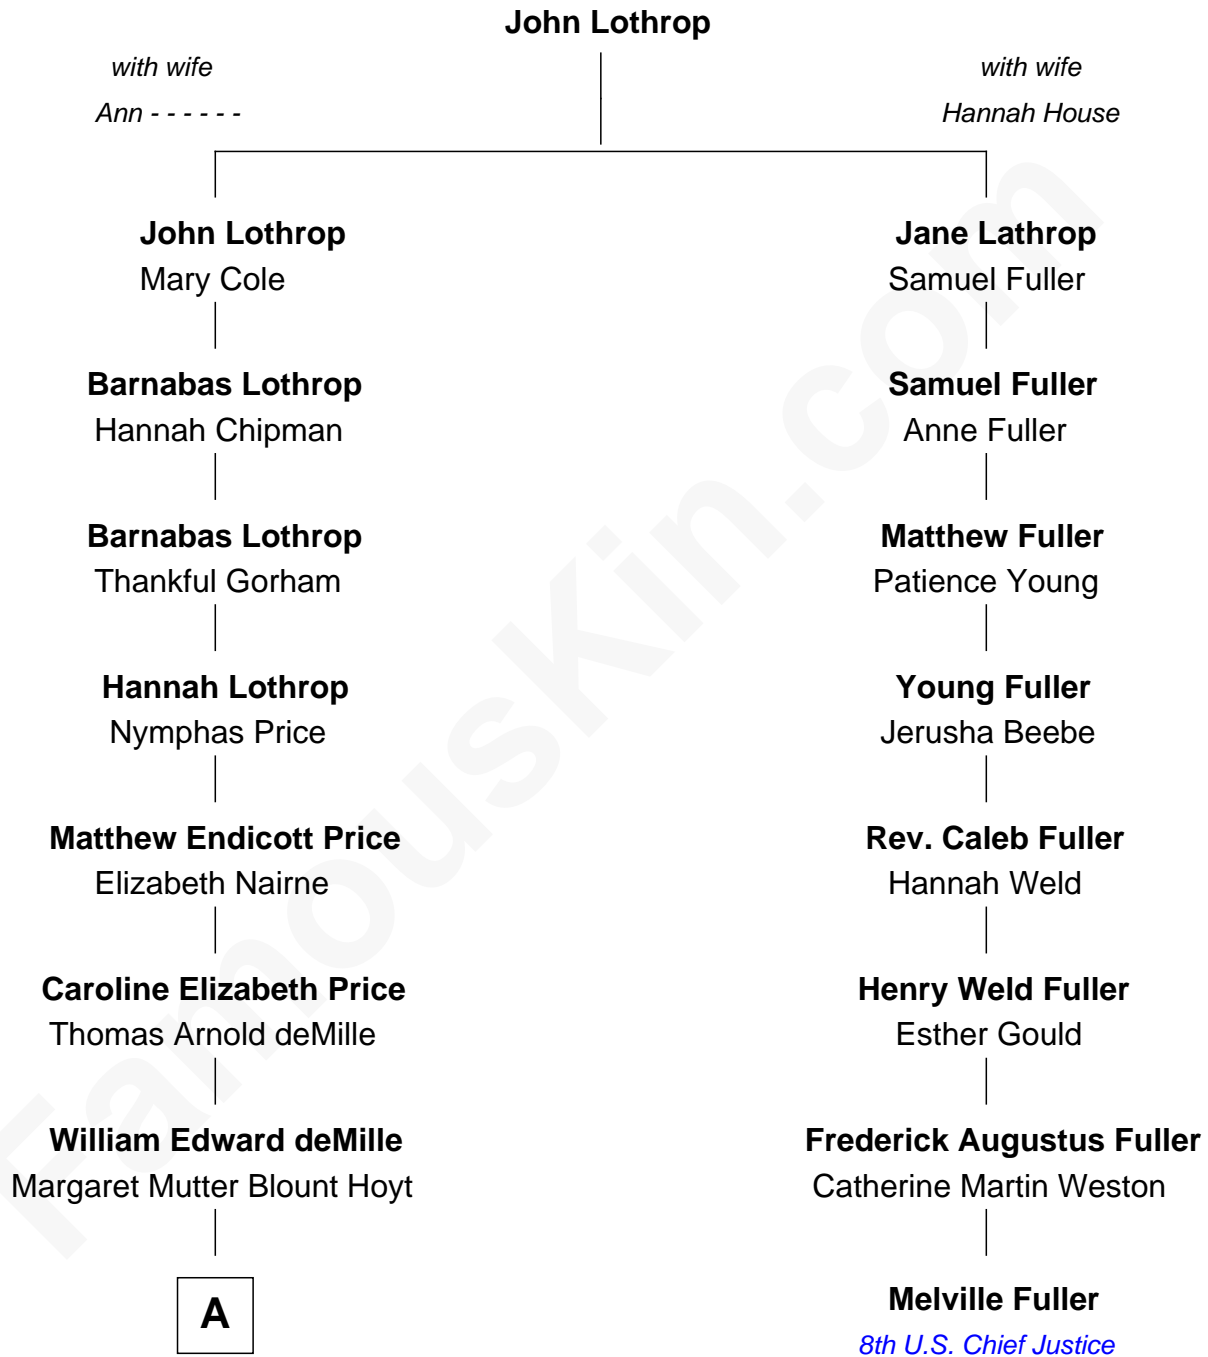

FamousKin.com Relationship Chart of

Cecil B. DeMille

American Film Director

7th cousin 1 time removed of

Melville Fuller

8th Chief Justice of the U.S. Supreme Court

A

Henry Churchill deMille
Matilda Beatrice Samuel