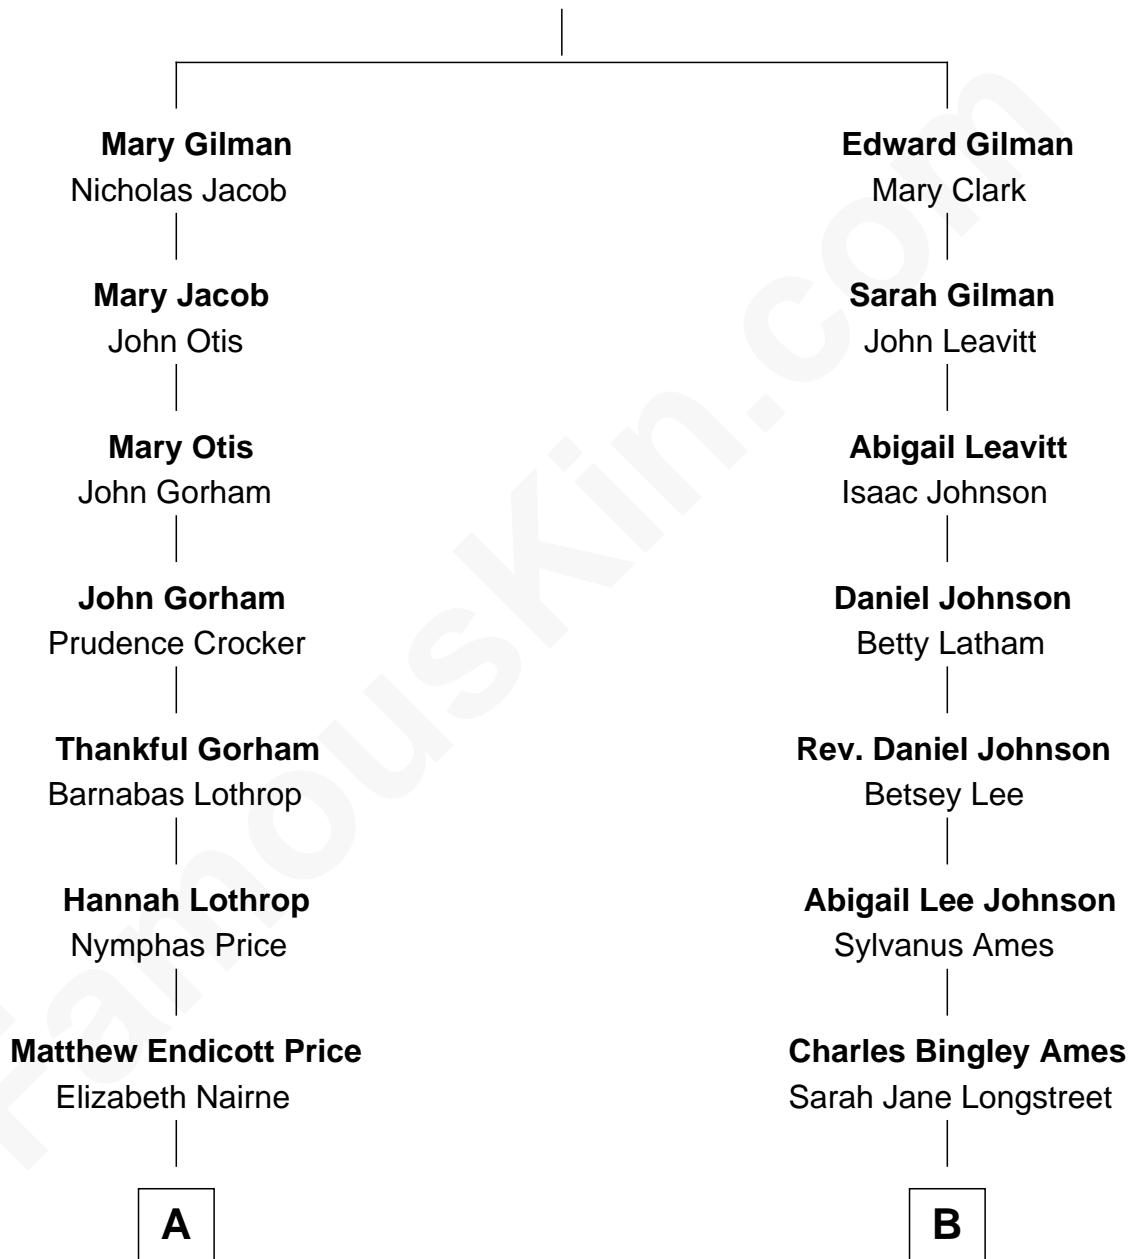

# FamousKin.com Relationship Chart of

**Cecil B. DeMille**

*American Film Director*

8th cousin 2 times removed of

**Ben Ames Williams**

*Novelist and Short Story Author*

**Edward Gilman**

**A**

**Caroline Elizabeth Price**

Thomas Arnold deMille

**William Edward deMille**

Margaret Mutter Blount Hoyt

**Henry Churchill deMille**

Matilda Beatrice Samuel

**Cecil B. DeMille**

*American Film Director*