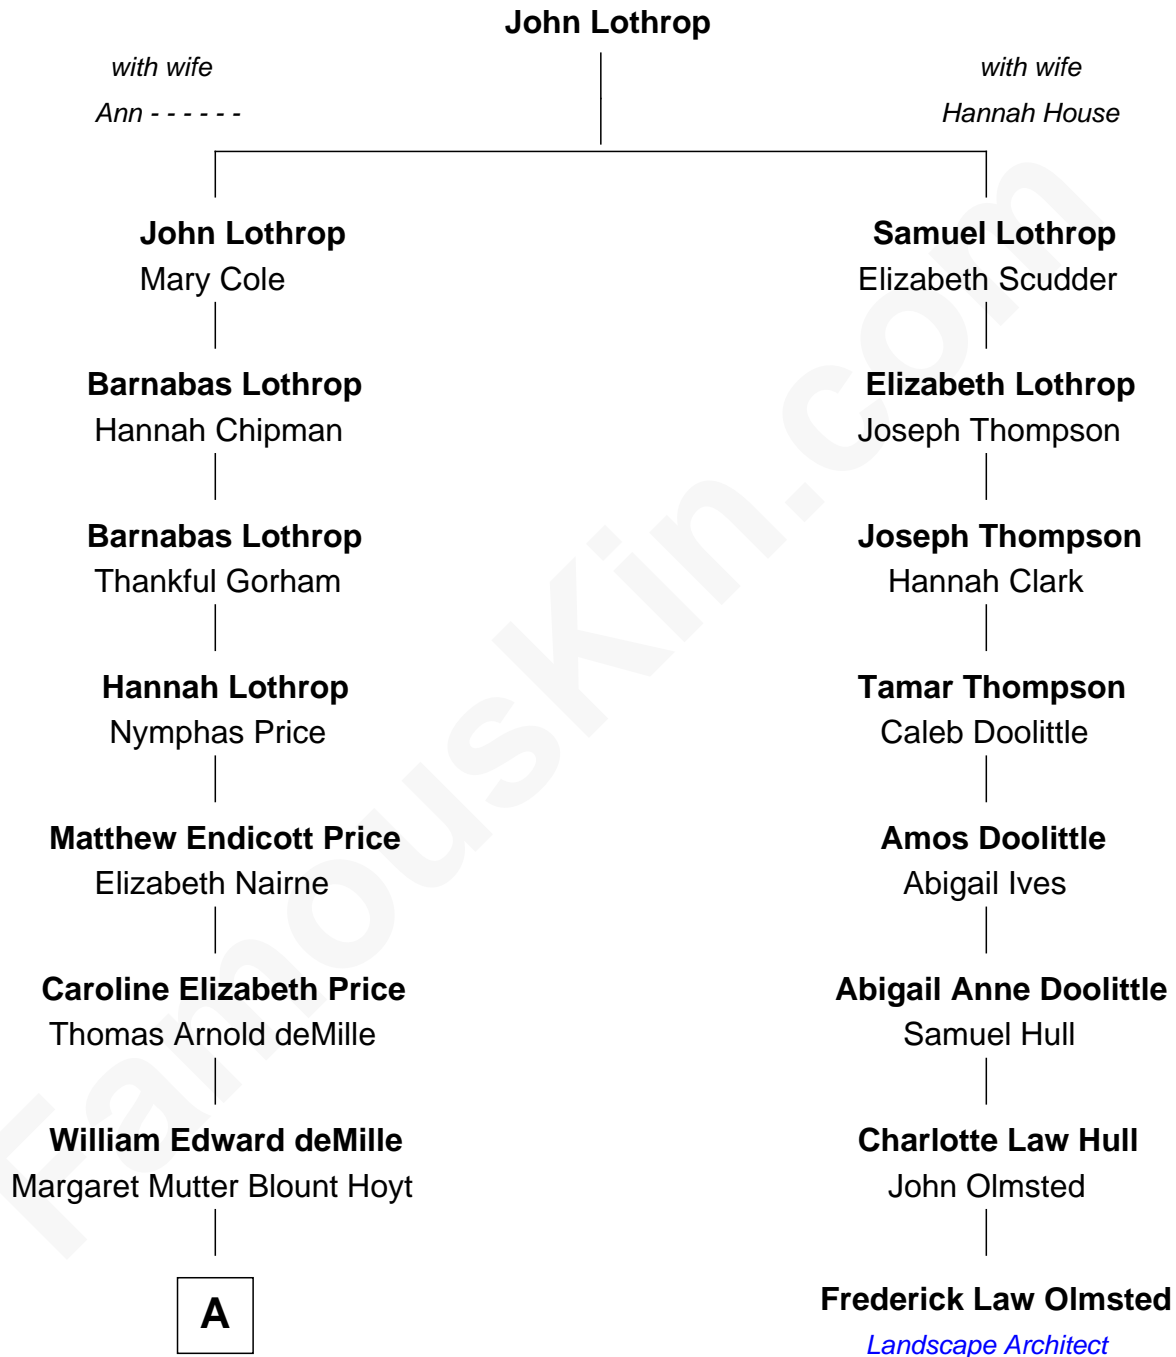

FamousKin.com Relationship Chart of

Cecil B. DeMille

American Film Director

7th cousin 1 time removed of

Frederick Law Olmsted

Landscape Architect

A

Henry Churchill deMille
Matilda Beatrice Samuel