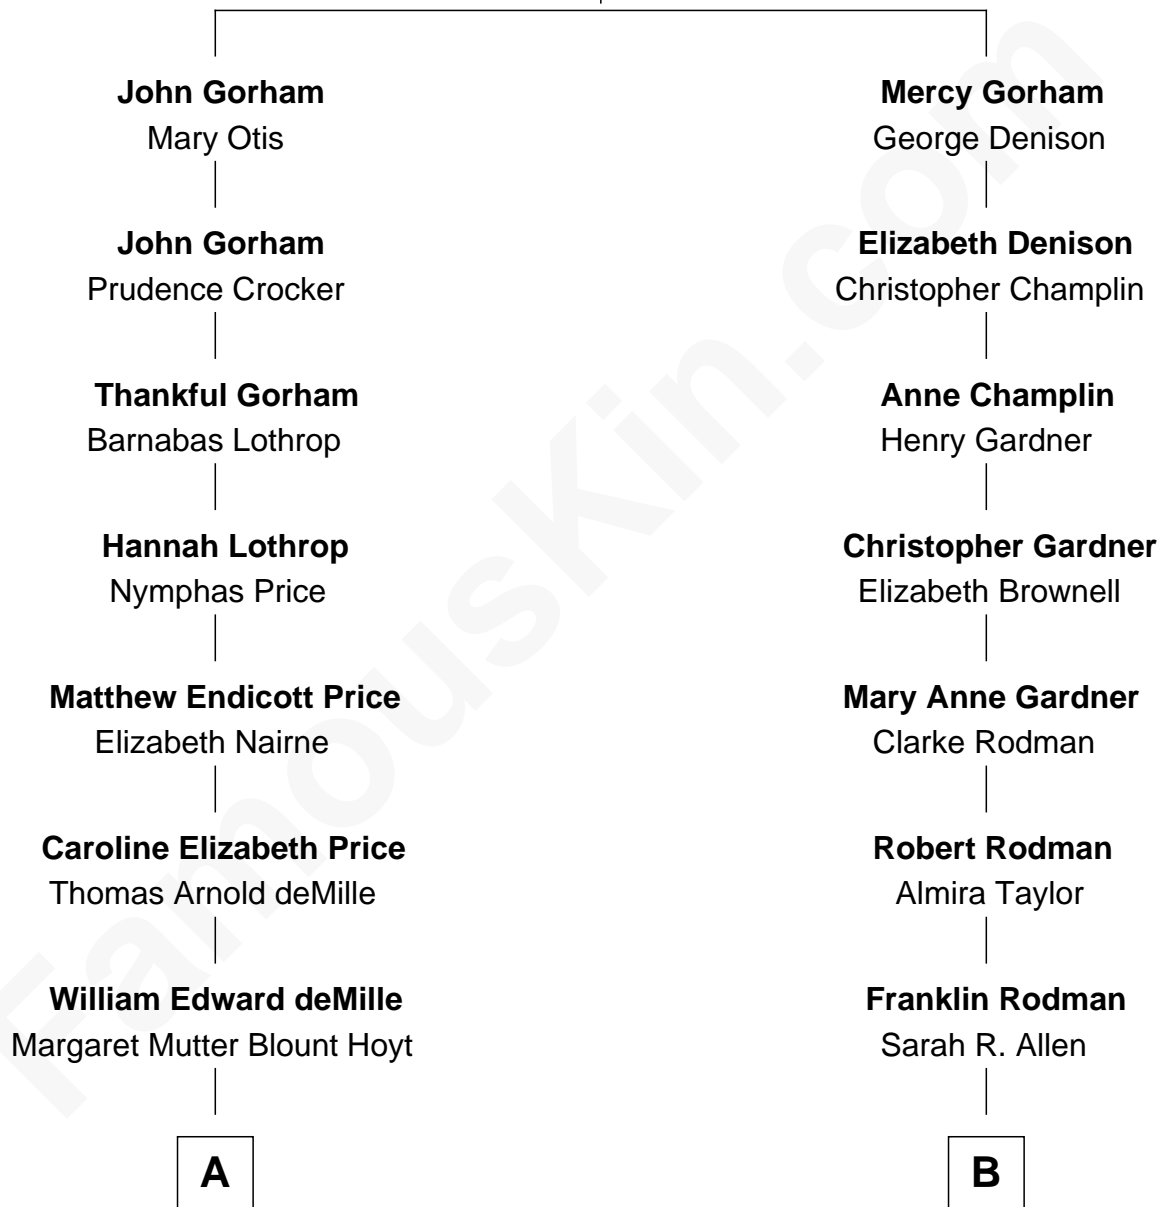

FamousKin.com Relationship Chart of

Cecil B. DeMille

American Film Director

8th cousin 1 time removed of

David Hartman

TV Actor and Host

John Gorham

Desire Howland