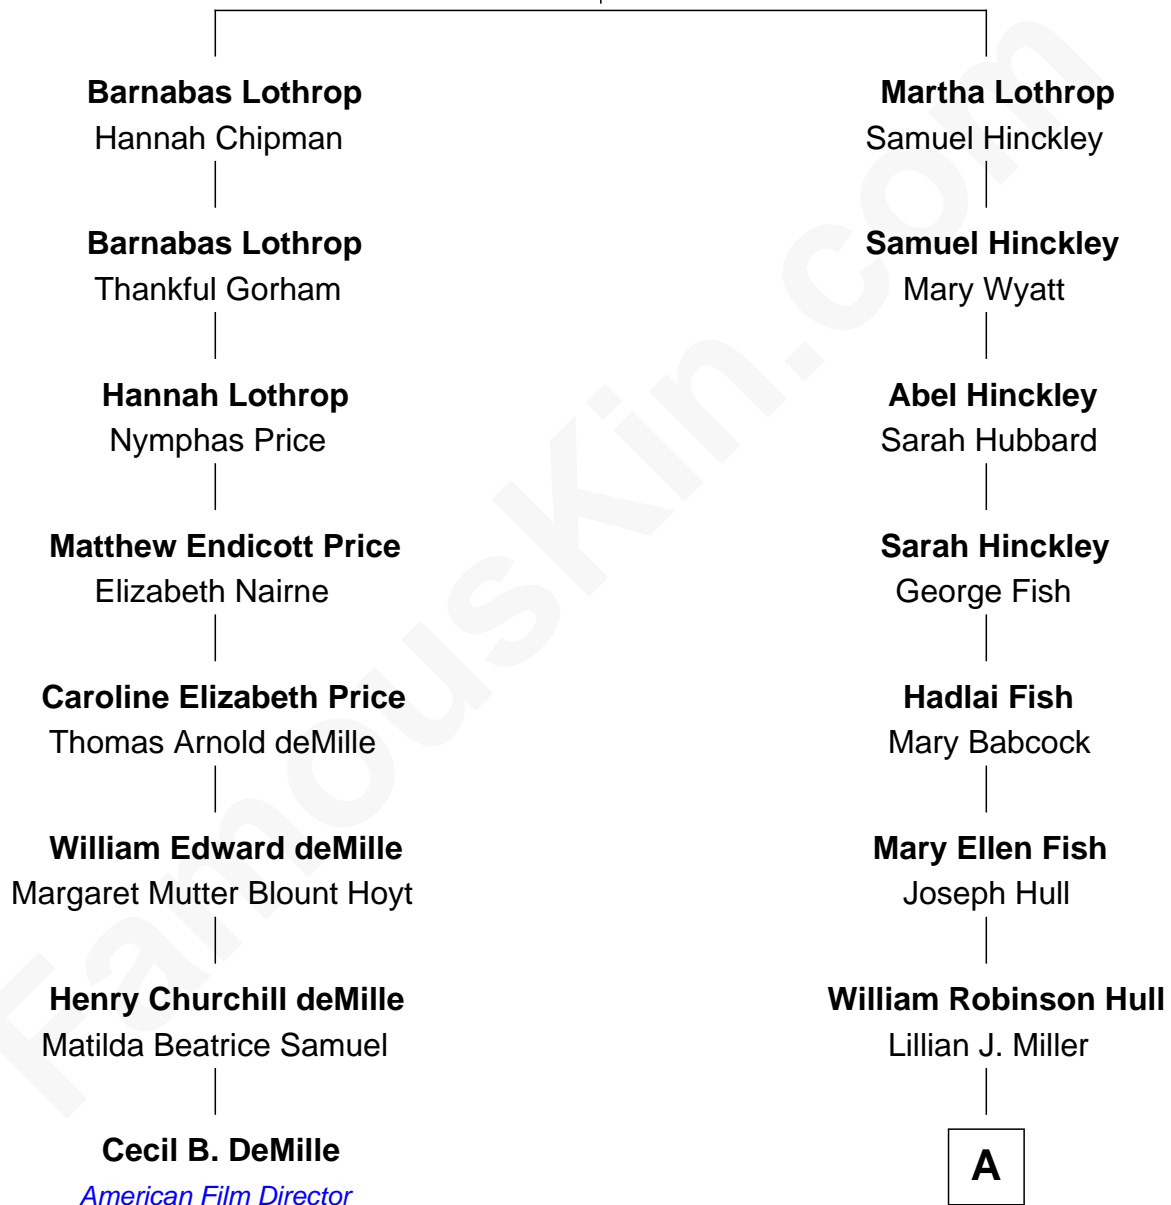

FamousKin.com Relationship Chart of

Cecil B. DeMille

American Film Director

7th cousin 3 times removed of

Gretchen Mol

TV and Movie Actress

John Lothrop

Mary Cole

A

—
Virgia Viola Hull
Harry Clift Morgan

—
Henry Williams Morgan
Beatrix Chappuis

—
Janet Morgan
James Curtis Mol

—
Gretchen Mol
TV and Movie Actress

Gretchen Mol photo by [U.S. National Archives](#)