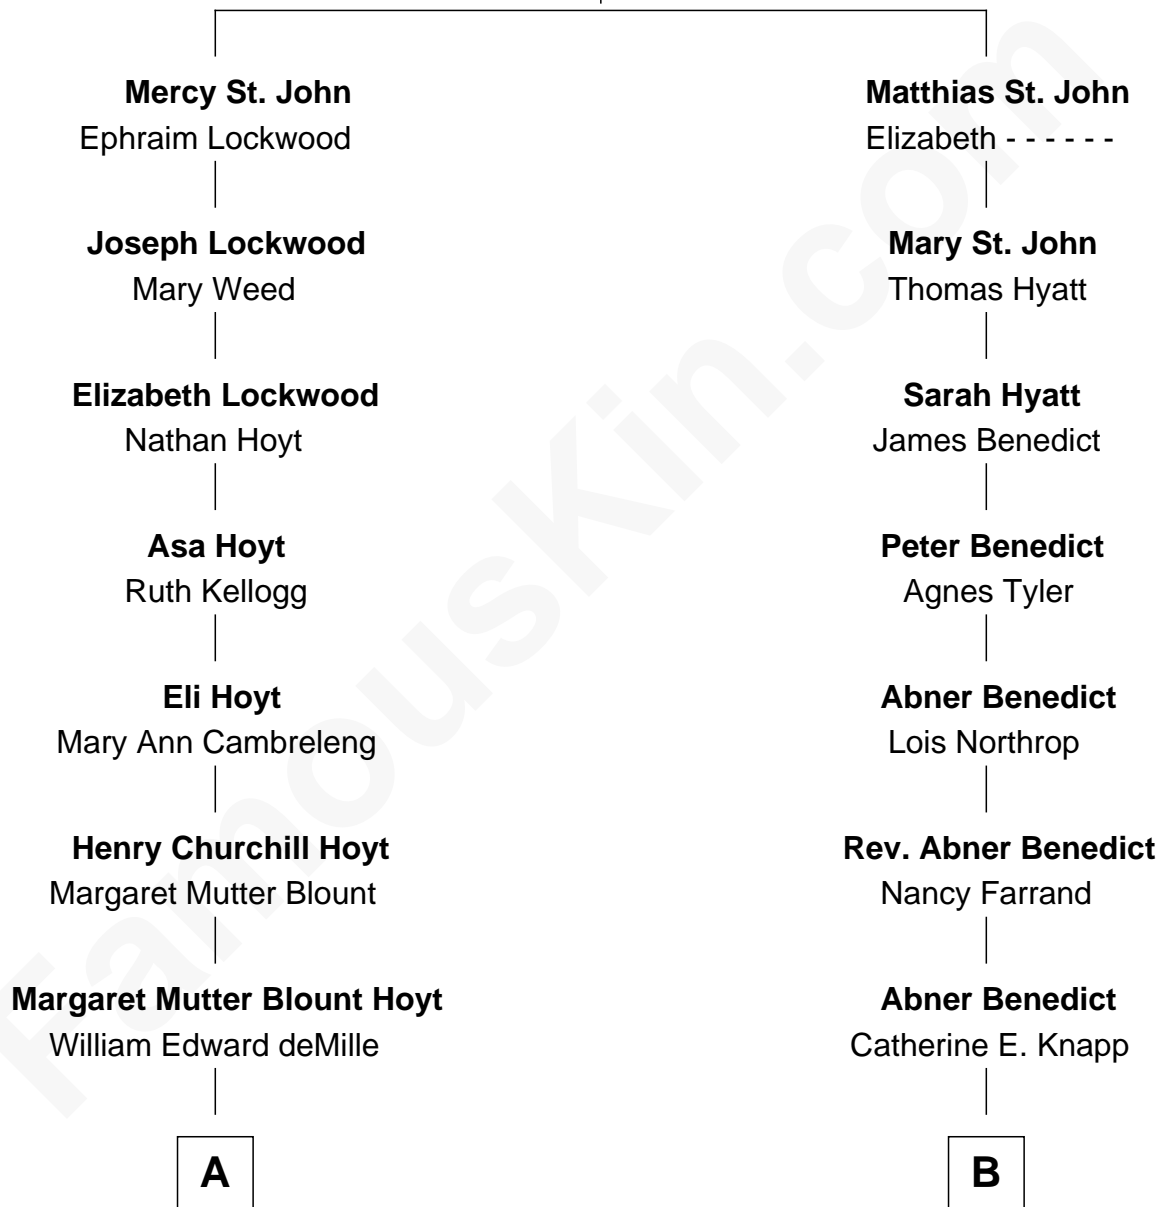

FamousKin.com Relationship Chart of

Cecil B. DeMille

American Film Director

8th cousin 3 times removed of

Michael Bennet

U.S. Senator from Colorado

Matthias St. John

A

Henry Churchill deMille
Matilda Beatrice Samuel

Cecil B. DeMille
American Film Director

B

William Burritt Benedict
Julia A. Bates

Farrand Northrop Benedict
Helen Bulkley Bullard

Phoebe Benedict
Douglas Joseph Bennet