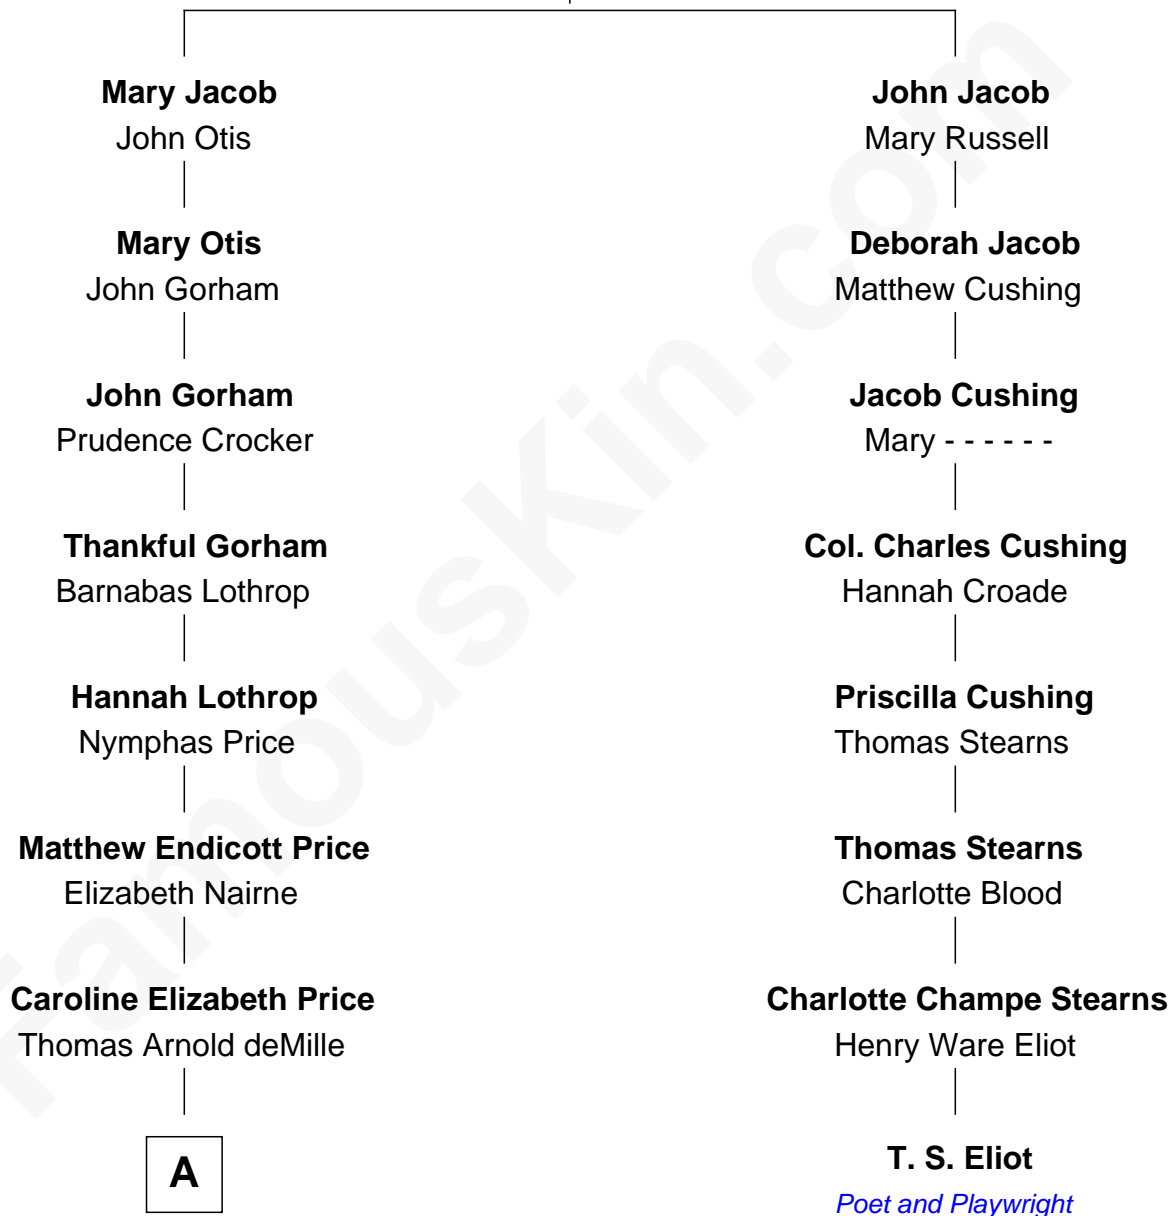

FamousKin.com Relationship Chart of

Cecil B. DeMille

American Film Director

7th cousin 2 times removed of

T. S. Eliot

Poet and Playwright

Nicholas Jacob

Mary Gilman

A

William Edward deMille
Margaret Mutter Blount Hoyt

Henry Churchill deMille
Matilda Beatrice Samuel

Cecil B. DeMille
American Film Director

FamousKin.com