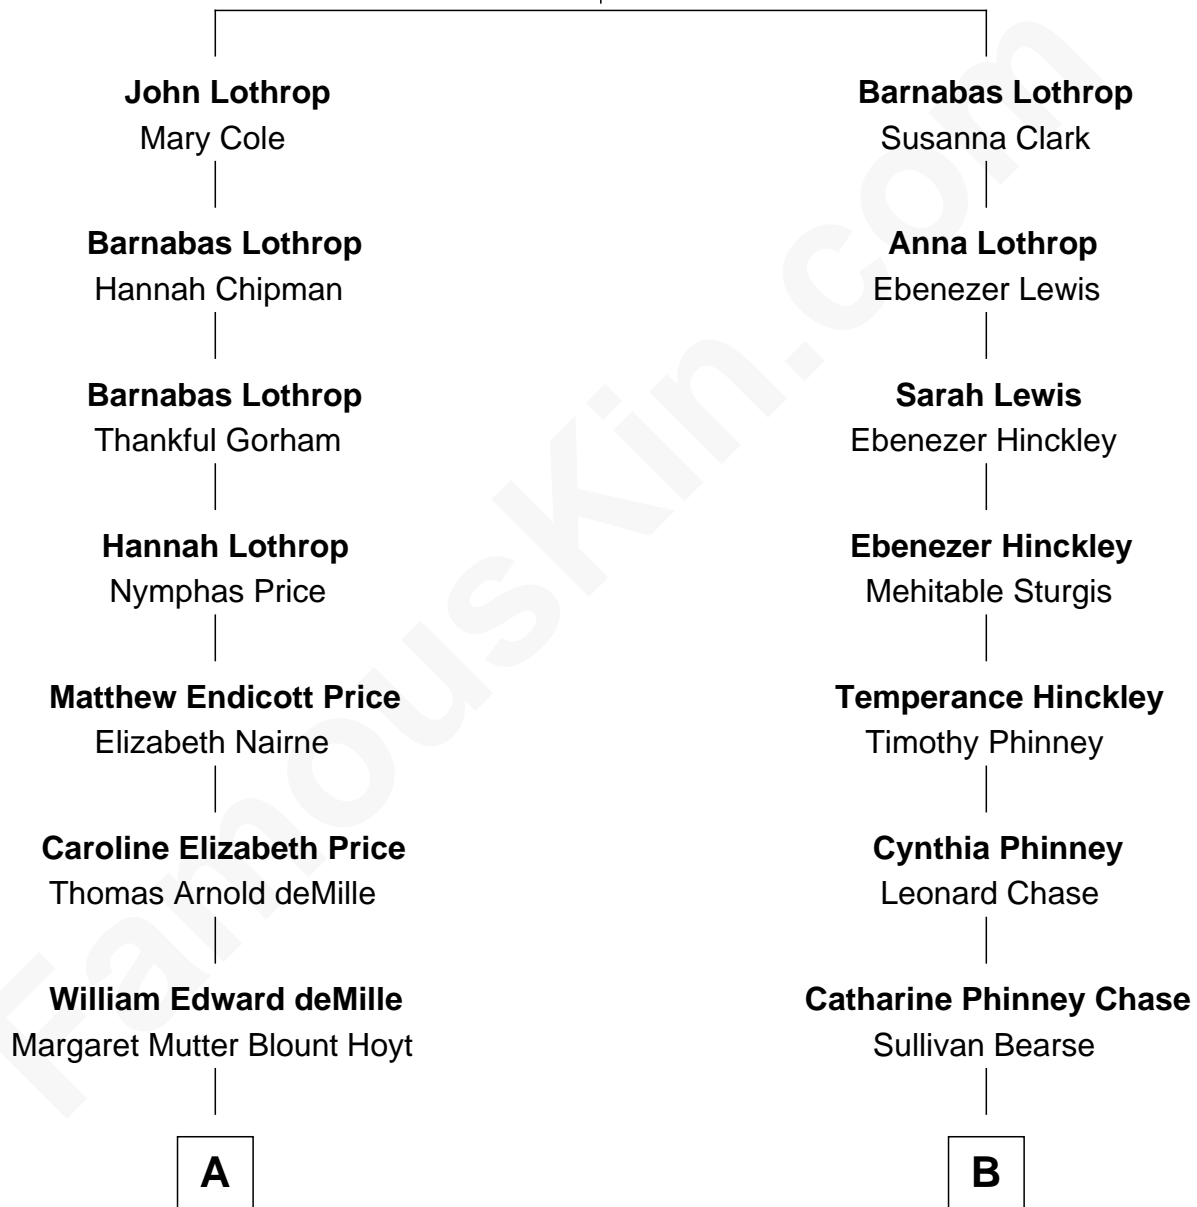

FamousKin.com Relationship Chart of

Cecil B. DeMille

American Film Director

8th cousin 3 times removed of

Sonny Dove

NYC Basketball Hall of Fame

John Lothrop

Ann - - - - -

A

Henry Churchill deMille
Matilda Beatrice Samuel

Cecil B. DeMille
American Film Director

B

Nathaniel D. S. Bearse
Olive Gould Pells

Christine Nelson Bearse
Irving Westley Coombs Oakley

Emma Genevieve Oakley
Ferdinand Wilson Mills