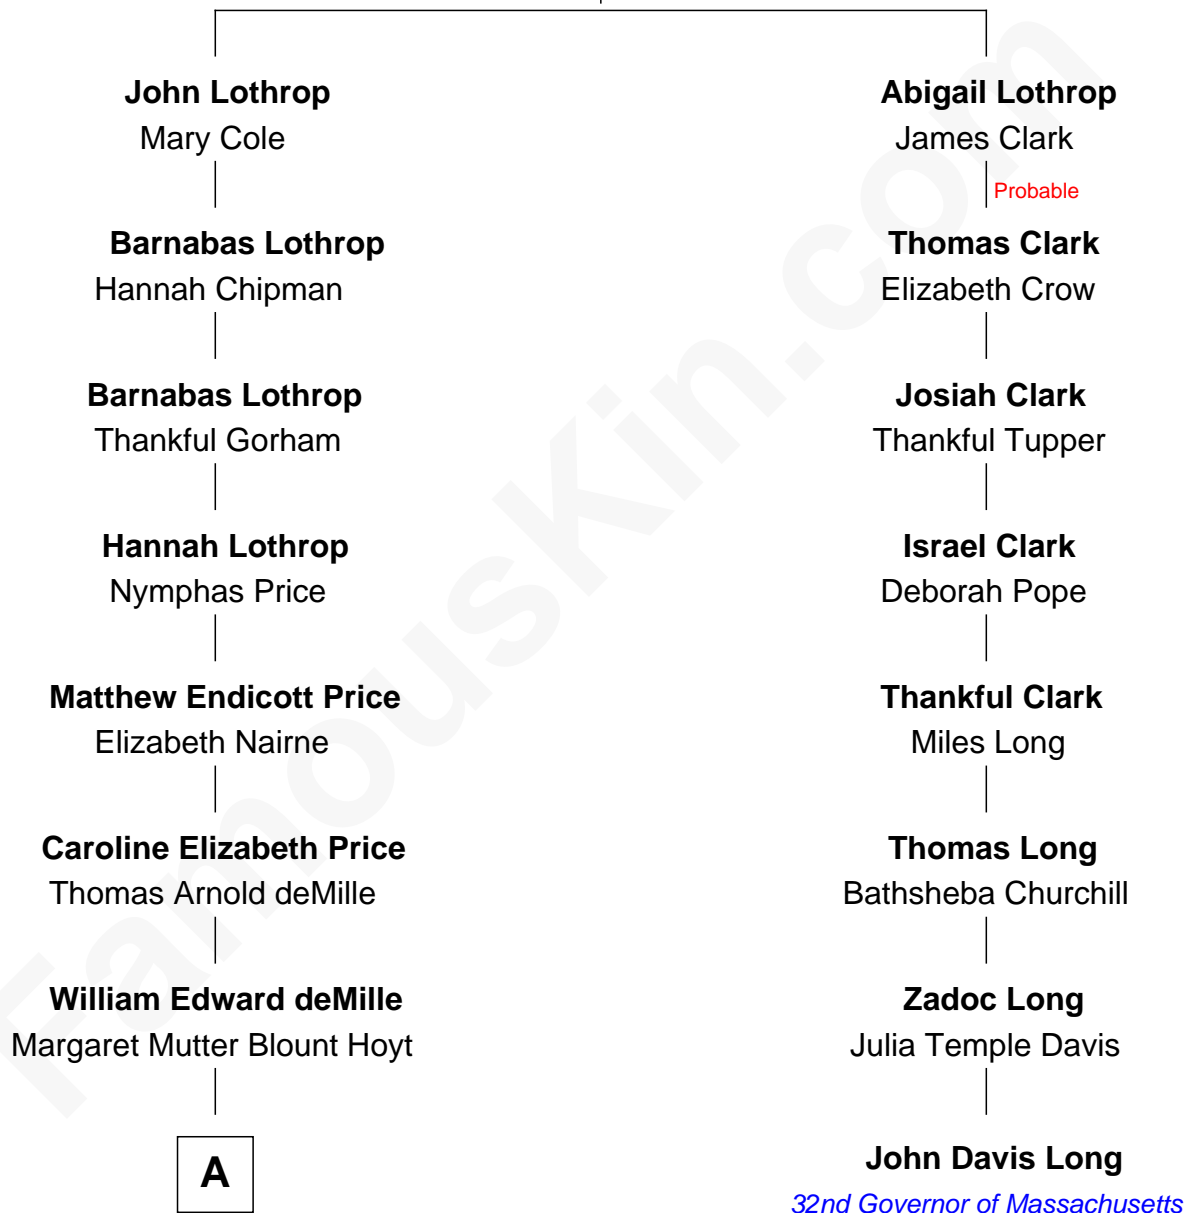

FamousKin.com Relationship Chart of

Cecil B. DeMille

American Film Director

7th cousin 1 time removed of

John Davis Long

32nd Governor of Massachusetts

John Lothrop

Ann - - - - -