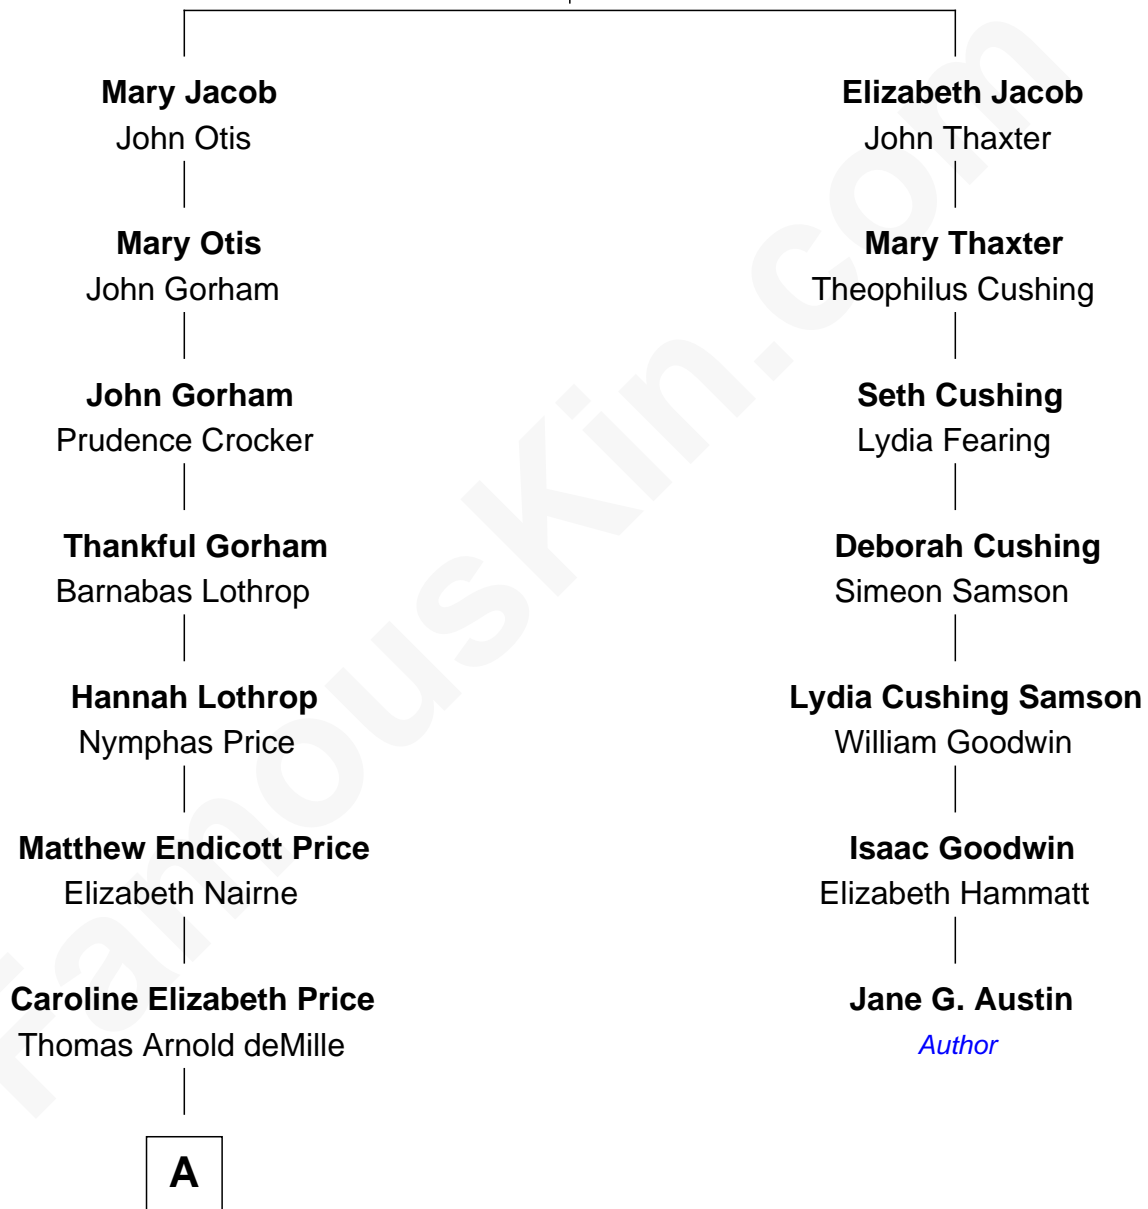

FamousKin.com Relationship Chart of

Cecil B. DeMille

American Film Director

6th cousin 3 times removed of

Jane G. Austin

Author

Nicholas Jacob

Mary Gilman

A

—
William Edward deMille
Margaret Mutter Blount Hoyt

—
Henry Churchill deMille
Matilda Beatrice Samuel

—
Cecil B. DeMille
American Film Director

FamousKin.com