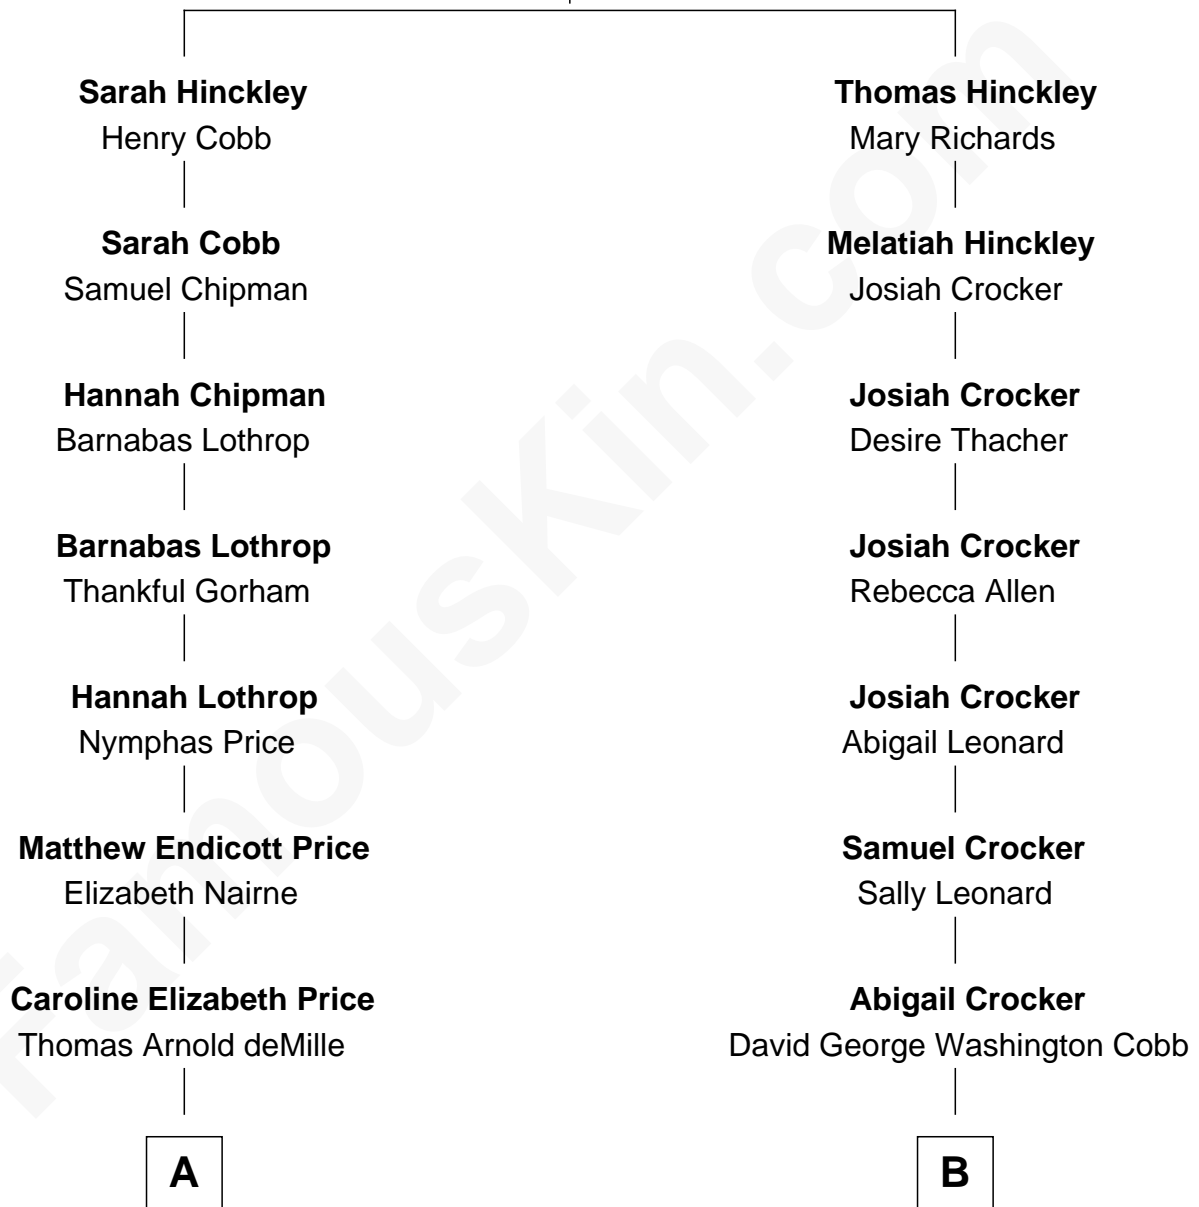

FamousKin.com Relationship Chart of

Cecil B. DeMille

American Film Director

8th cousin 1 time removed of

Curtis Guild

43rd Governor of Massachusetts

Samuel Hinckley

Sarah Soole

A

William Edward deMille
Margaret Mutter Blount Hoyt

Henry Churchill deMille
Matilda Beatrice Samuel

Cecil B. DeMille
American Film Director

B

Sarah Crocker Cobb
Curtis Guild

Curtis Guild
43rd Governor of Massachusetts