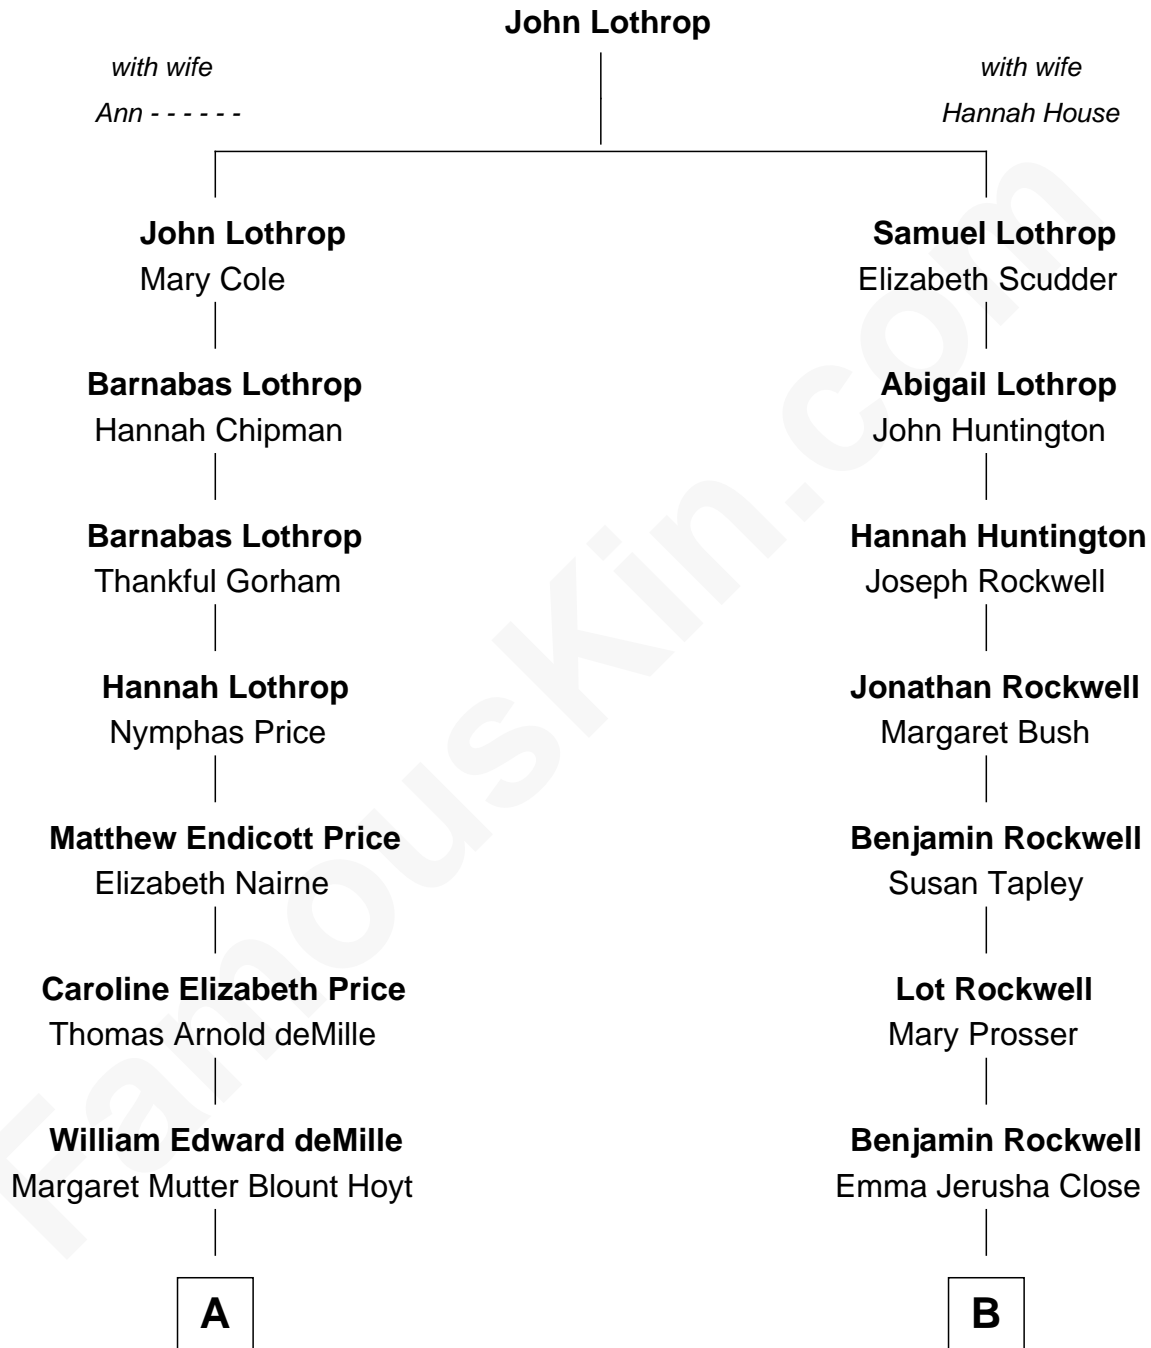

FamousKin.com Relationship Chart of

Cecil B. DeMille

American Film Director

8th cousin of

Willard Rockwell

Founder, Rockwell International

A

Henry Churchill deMille
Matilda Beatrice Samuel