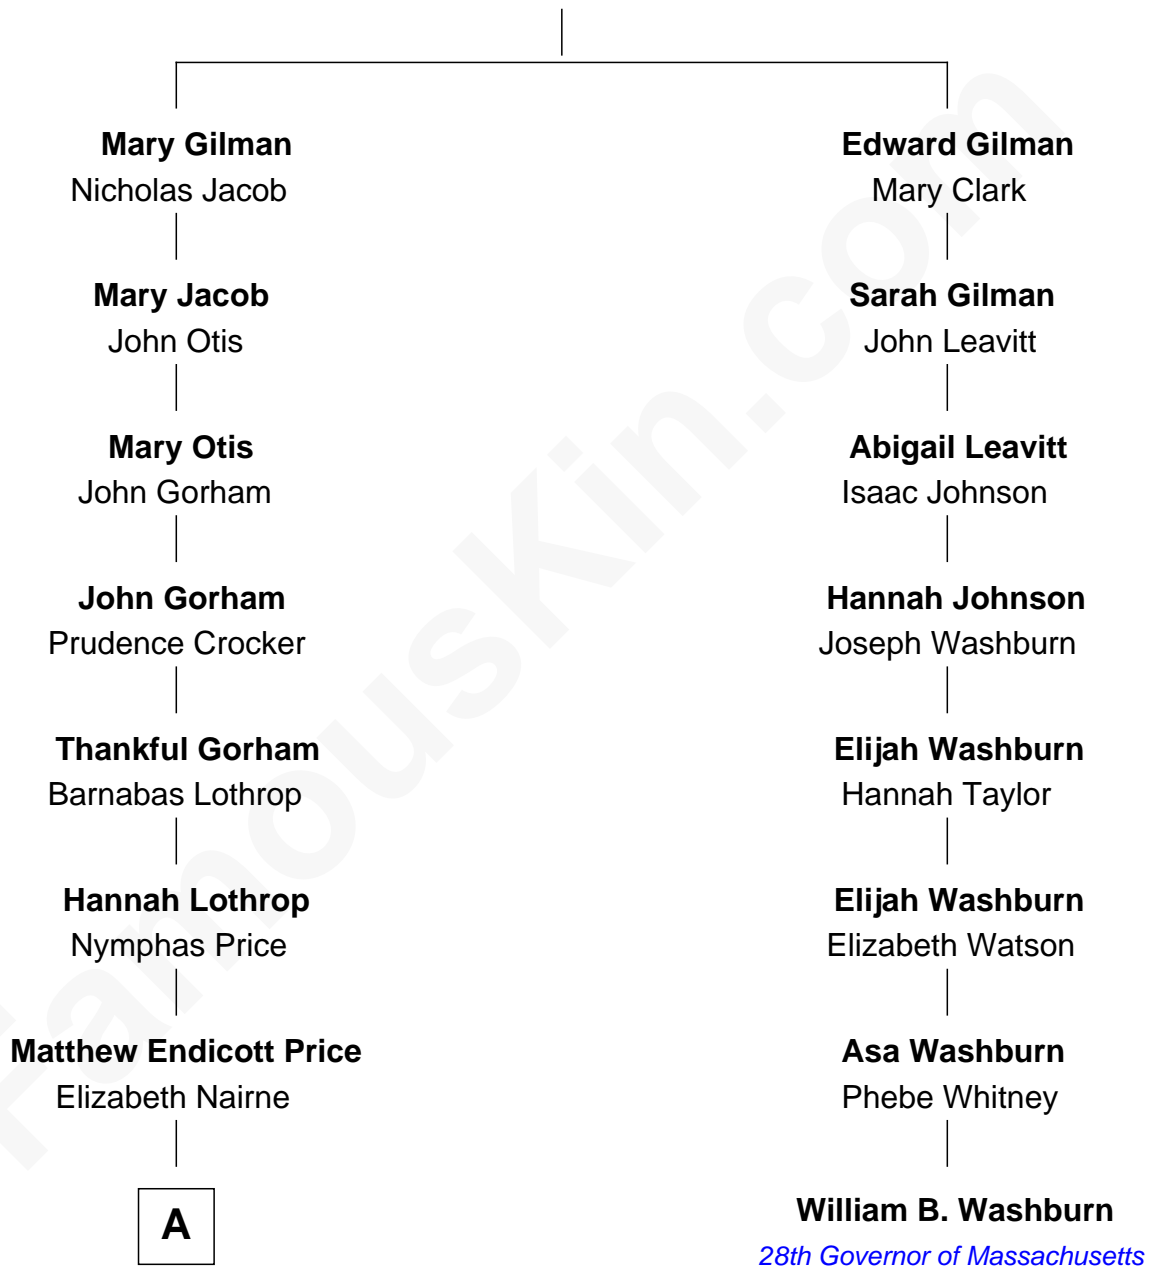

FamousKin.com Relationship Chart of

Cecil B. DeMille

American Film Director

7th cousin 3 times removed of

William B. Washburn

28th Governor of Massachusetts

Edward Gilman

A

—
Caroline Elizabeth Price

Thomas Arnold deMille

—
William Edward deMille

Margaret Mutter Blount Hoyt

—
Henry Churchill deMille

Matilda Beatrice Samuel

—
Cecil B. DeMille

American Film Director