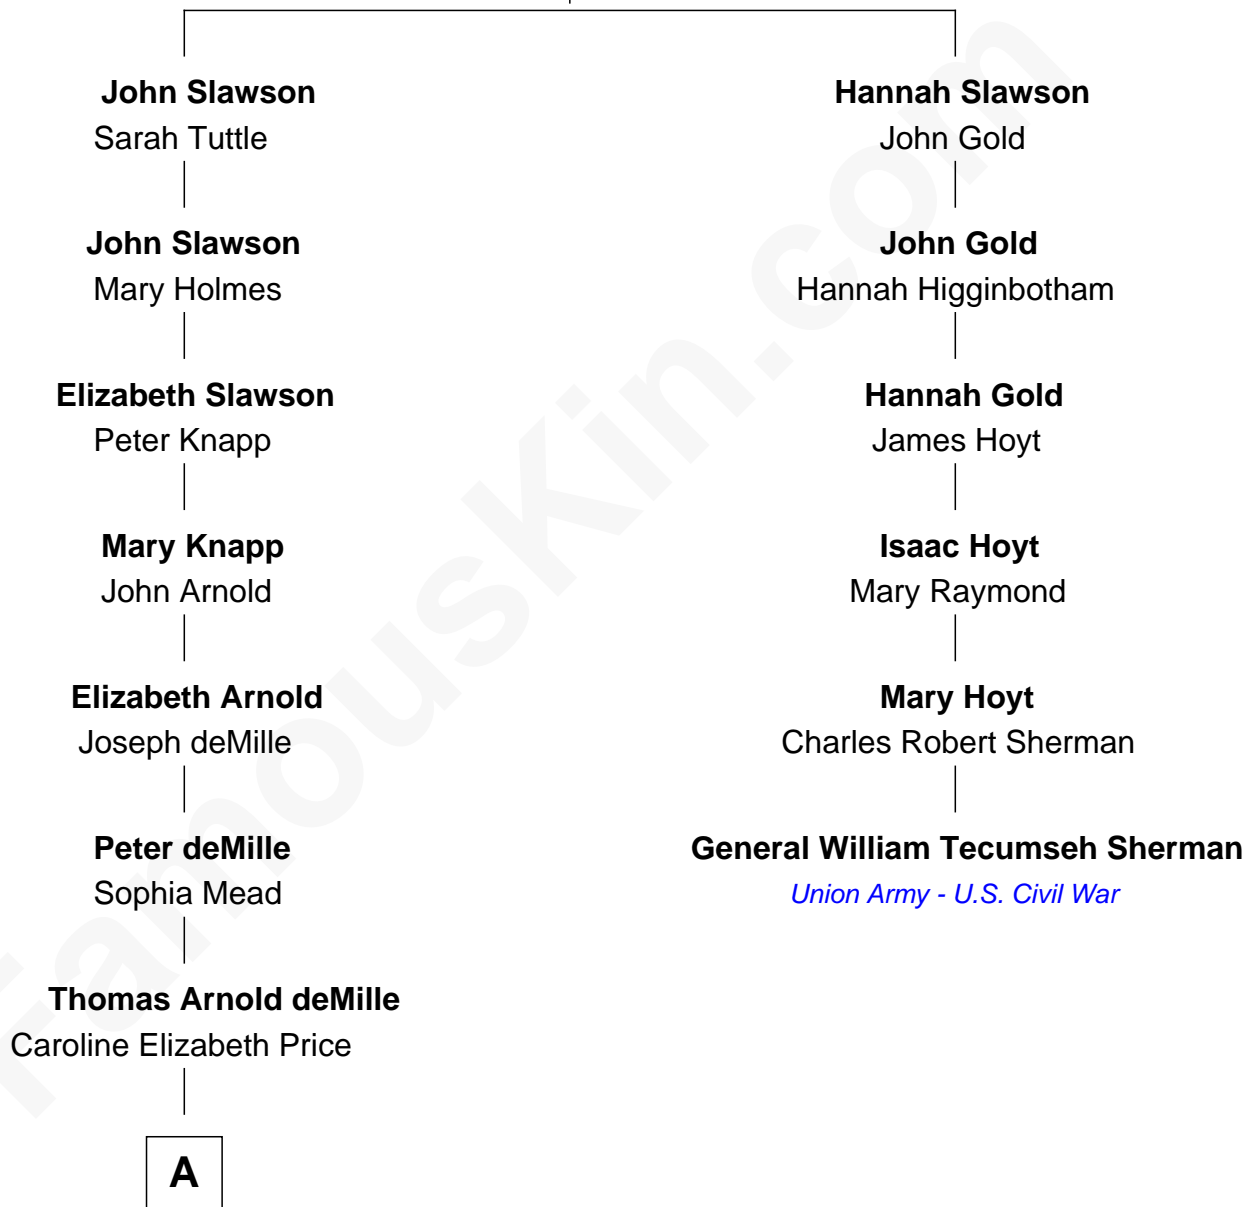

FamousKin.com Relationship Chart of

Cecil B. DeMille

American Film Director

5th cousin 4 times removed of

General William Tecumseh Sherman

Union Army - U.S. Civil War

George Slawson

A

—
William Edward deMille
Margaret Mutter Blount Hoyt

—
Henry Churchill deMille
Matilda Beatrice Samuel

—
Cecil B. DeMille
American Film Director

FamousKin.com