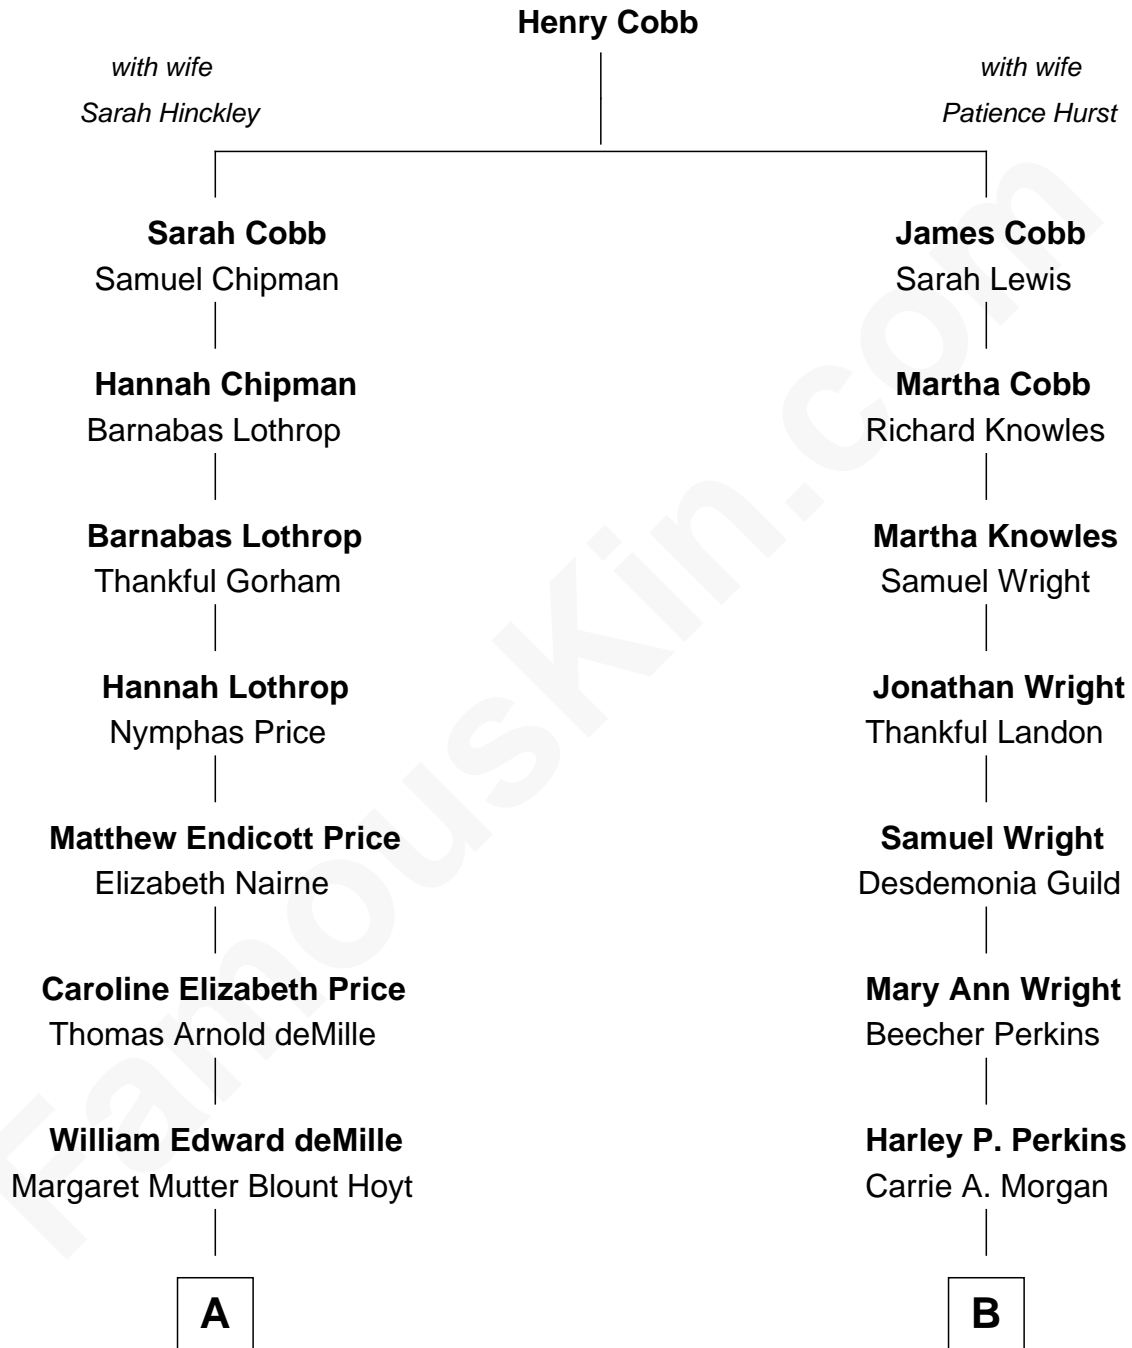

FamousKin.com Relationship Chart of

Cecil B. DeMille

American Film Director

8th cousin 3 times removed of

Thomas Sadoski

Stage, TV and Movie Actor

A

Henry Churchill deMille
Matilda Beatrice Samuel