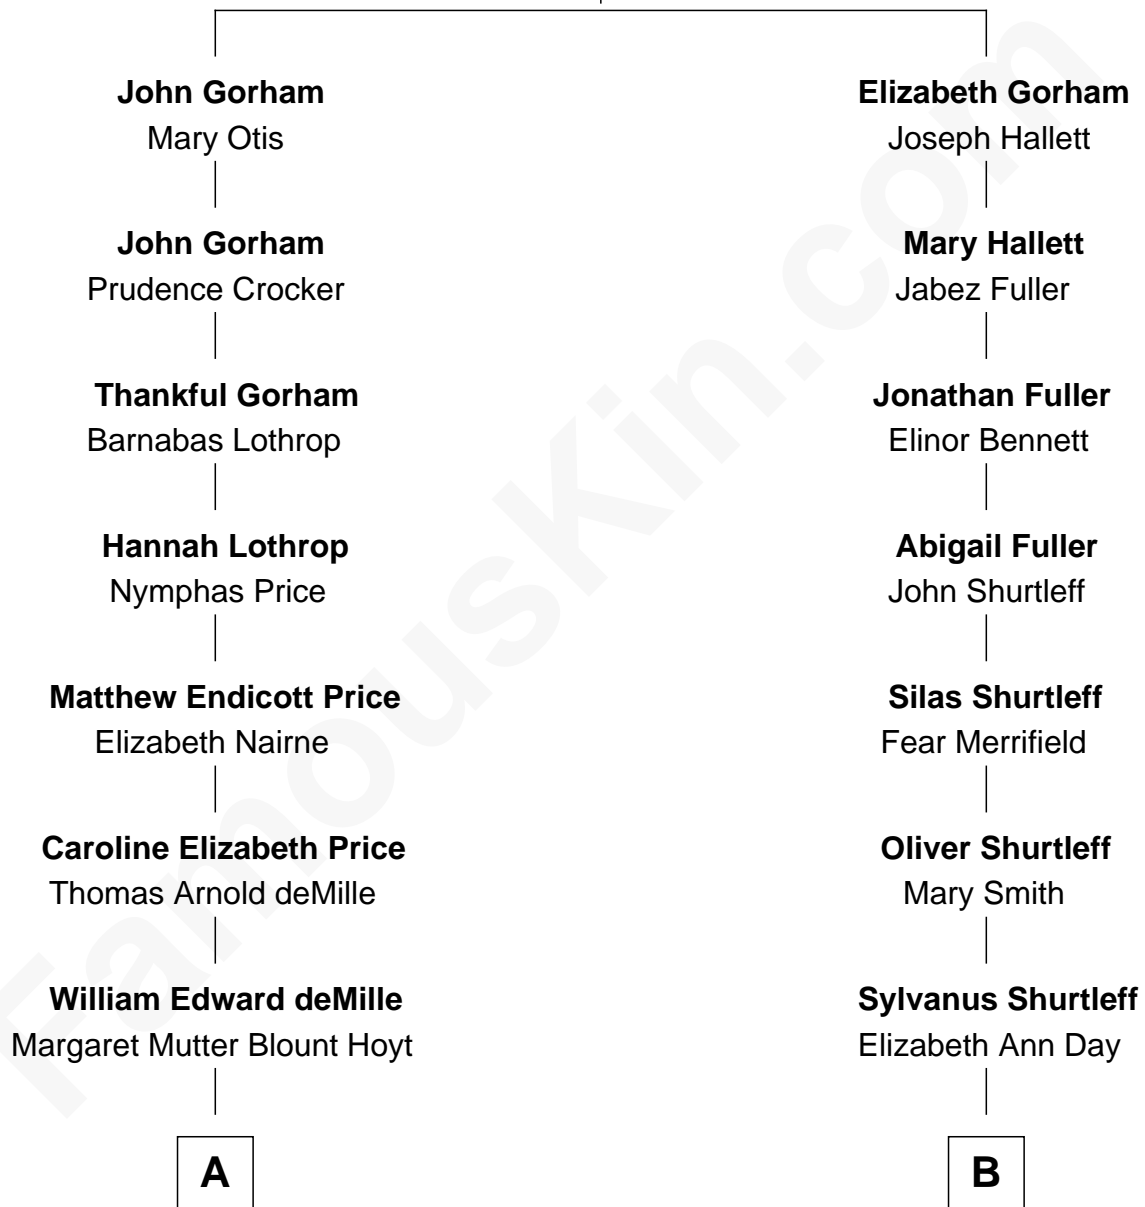

# FamousKin.com Relationship Chart of

**Cecil B. DeMille**

*American Film Director*

8th cousin 2 times removed of

**Douglas Trumbull**

*Film Special Effects Pioneer*

**John Gorham**

Desire Howland

**A**

**Henry Churchill deMille**  
Matilda Beatrice Samuel

**Cecil B. DeMille**  
*American Film Director*

**B**

**Emily Shurtleff**  
Robert Morris Wilton Trumbull

**Morris Kinnard Trumbull**  
Alice G. Greer