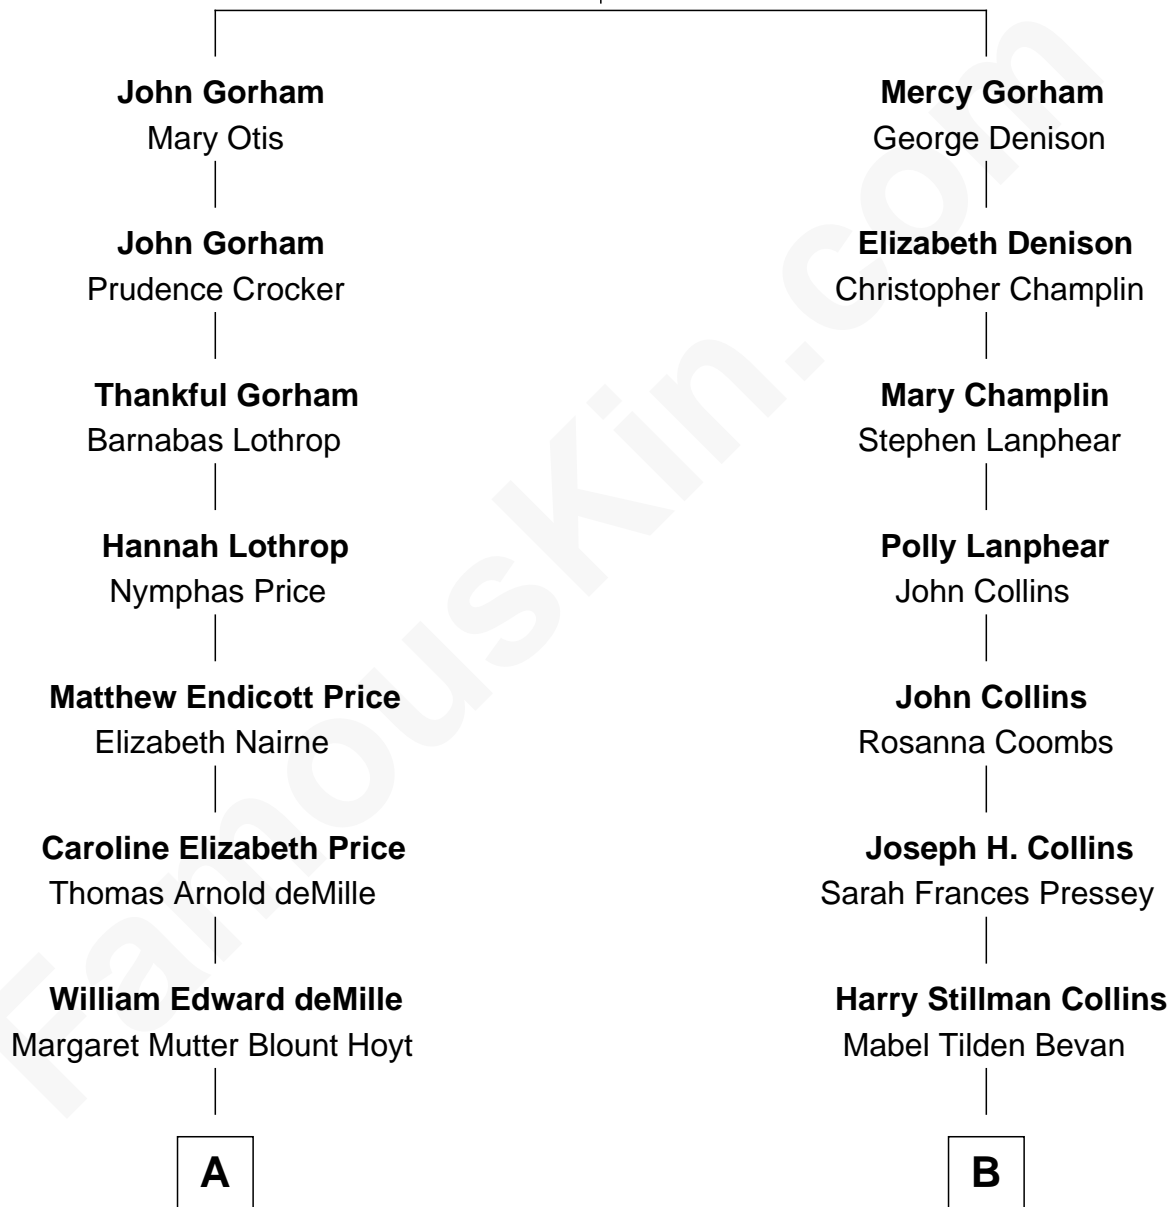

FamousKin.com Relationship Chart of

Cecil B. DeMille

American Film Director

8th cousin of

Victoria Rowell

TV and Film Actress

John Gorham

Desire Howland

FamousKin.com